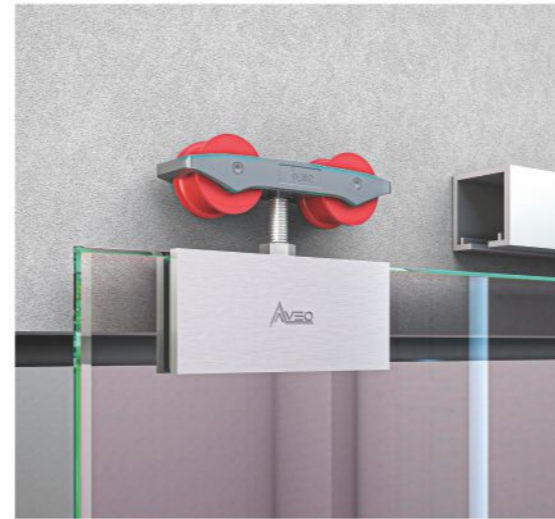

GLASS SLIDING FITTING

Glass Sliding Fitting

- Stainless Steel body.
- For 10 mm to 12 mm glass.
- Polycarbon wheels with integrated bearings.
- Easy to assemble & dismantle the glass.
- Trouble free operation.
- For straight glass sliding door.
- Maximum glass weight : 90kgs/Panel.

NORMAL GLASS SLIDING FITTING

SSS ₹ 4700.00 /- SET PSS / BK ₹ 4780.00 /- SET RG / YG ₹ 4840.00 /- SET AVSLD 049 Glass Sliding Fitting 90kg Weight Capacity Material : SS Patch	SSS ₹ 5000.00 /- SET PSS / BK ₹ 5125.00 /- SET RG / YG ₹ 5220.00 /- SET AVSLD 050 Glass Sliding Fitting 90kg Weight Capacity Material : SS Patch	SSS ₹ 7200.00 /- SET PSS / BK ₹ 7600.00 /- SET RG / YG ₹ 7900.00 /- SET AVSLD 011 E Glass Sliding Fitting 90kg Weight Capacity Material : SS Patch	SSS ₹ 8200.00 /- SET PSS / BK ₹ 8700.00 /- SET RG / YG ₹ 9075.00 /- SET AVSLD 012 E Glass Sliding Fitting 90kg Weight Capacity Material : SS Patch	SSS ₹ 8500.00 /- SET PSS / BK ₹ 8820.00 /- SET RG / YG ₹ 9060.00 /- SET AVSGSF 061 E Glass Sliding Fitting 90kg Weight Capacity Material : SS Patch

SYNCHRO GLASS SLIDING FITTING

SSS ₹ 28181.00 /- SET PSS / BK ₹ 29841.00 /- SET RG / YG ₹ 29961.00 /- SET AVSLD 049 H Synchro Glass Sliding Fitting 90kg Weight Capacity Material : SS Patch	SSS ₹ 28781.00 /- SET PSS / BK ₹ 30531.00 /- SET RG / YG ₹ 30721.00 /- SET AVSLD 050 H Synchro Glass Sliding Fitting 90kg Weight Capacity Material : SS Patch	SSS ₹ 33181.00 /- SET PSS / BK ₹ 35481.00 /- SET RG / YG ₹ 36081.00 /- SET AVSLD 011 E-H Synchro Glass Sliding Fitting 90kg Weight Capacity Material : SS Patch	SSS ₹ 35181.00 /- SET PSS / BK ₹ 37681.00 /- SET RG / YG ₹ 38431.00 /- SET AVSLD 012 E-H Synchro Glass Sliding Fitting 90kg Weight Capacity Material : SS Patch	SSS ₹ 35781.00 /- SET PSS / BK ₹ 37921.00 /- SET RG / YG ₹ 38401.00 /- SET AVSGSF 061 E-H Synchro Glass Sliding Fitting 90kg Weight Capacity Material : SS Patch

SLIDING TRACK

ALU 8 ₹ 2800.00 /- PCS BK 8 ₹ 3500.00 /- PCS RG / YG 8 ₹ 4000.00 /- PCS ALU 12 ₹ 4200.00 /- PCS BK 12 ₹ 4900.00 /- PCS RG / YG 12 ₹ 5400.00 /- PCS AVSC 037 Aluminum Profile Size : 2440mm (8), 3660mm (12)	ALU 8 ₹ 4750.00 /- PCS BK 8 ₹ 6000.00 /- PCS RG / YG 8 ₹ 6500.00 /- PCS ALU 12 ₹ 7100.00 /- PCS BK 12 ₹ 8500.00 /- PCS RG / YG 12 ₹ 9000.00 /- PCS AVSC 037 A Aluminum Profile Size : 2440mm (8), 3660mm (12)	ALU 12 ₹ 11500.00 /- PCS BK 12 ₹ 14000.00 /- PCS RG / YG 12 ₹ 15000.00 /- PCS AVSC 037 B Aluminum Profile Size : 2440mm (8), 3660mm (12)

SS- Stainless Steel \ PSS- Polish Steel \ BK- Black \ RG- Rose Gold \ YG- Yellow Gold