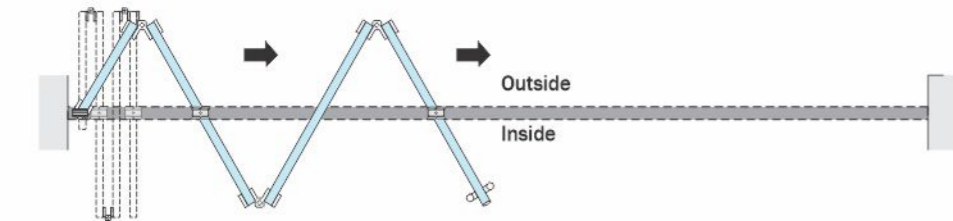

Calculation of Glass weight

Thickness of glass	Approx weight per sq.ft
6mm	1.40kg
8mm	1.85kg
10mm	2.35kg
12mm	2.95kg

- Advanced glass center folding mechanism for up to 6 frameless glass panels with professional design concept.
- Center folding system is designed for both interior and exterior applications.
- Panels are connected using a hinges system.
- Nylon wheels integrated bearing for silent and easy running.
- Maximum weight of door : 75kgs/Panel.
- Minimum Panel Width : 500mm.

₹ 7725.00 / SET AVGSLDF - 202 H Wall to Glass Connected Hinge PCS Finish-SSS	₹ 10100.00 / SET AVGSLDF - 202 B Glass to Glass Connected Hinge PCS Finish-SSS	₹ 18315.00 / SET AVGSLDF - 202 E Intermediate Hanger Roller with Bottom Guide Roller SET Finish-SSS	₹ 8700.00 / PCS ₹ 11700.00 / PCS AVSC - 042 Top Alu. Profile PCS Size : 3600mm / 4800mm Finish-ALU

₹ 4280.00 / PCS ₹ 5980.00 / PCS AVSC - 043 (16) Bottom Alu. Profile PCS Size : 3600mm / 4800mm Finish-ALU	₹ 380.00 / MTR AVSEAL - 013 Top Profile Seal for AVSC-042 MTR Finish-PVC	₹ 5520.00 / PCS AVGSLDF - 102 E Glass Sliding Folding Handle (Optional) PCS Finish-SSS

Ordering Information for Glass Center Folding System - 202 H

	AVGSLDF 202 H	AVGSLDE 202 B	AVGSLDF 202 E	AVGSLDF 102 E	MRP
	01 Set	02 Pcs	01 Set	Optional	₹ 46240.00 /-
	02 Set	02 Pcs	01 Set	Optional	₹ 53965.00 /-
	02 Set	04 Pcs	02 Set	Optional	₹ 92480.00 /-
	01 Set	04 Pcs	01 Set	Optional	₹ 66440.00 /-
	02 Set	04 Pcs	01 Set	Optional	₹ 74165.00 /-
	02 Set	08 Pcs	02 Set	Optional	₹ 132880.00 /-
	01 Set	06 Pcs	02 Set	Optional	₹ 104955.00 /-
	02 Set	06 Pcs	02 Set	Optional	₹ 112680.00 /-
	02 Set	12 Pcs	04 Set	Optional	₹ 209910.00 /-
	01 Set	08 Pcs	02 Set	Optional	₹ 125155.00 /-
	02 Set	08 Pcs	02 Set	Optional	₹ 132880.00 /-
	02 Set	16 Pcs	04 Set	Optional	₹ 250310.00 /-
	01 Set	10 Pcs	03 Set	Optional	₹ 163670.00 /-
	02 Set	10 Pcs	03 Set	Optional	₹ 171395.00 /-
	02 Set	20 Pcs	06 Set	Optional	₹ 327340.00 /-

* AVSEAL - 013 - as per Require

Abbreviations - GH - Glass Height / TH - Total Height