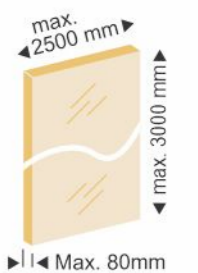

AVSLD 006
Heavy Wooden Sliding Fitting
For 500kg Door

SSS ₹ 12000.00 /- SET