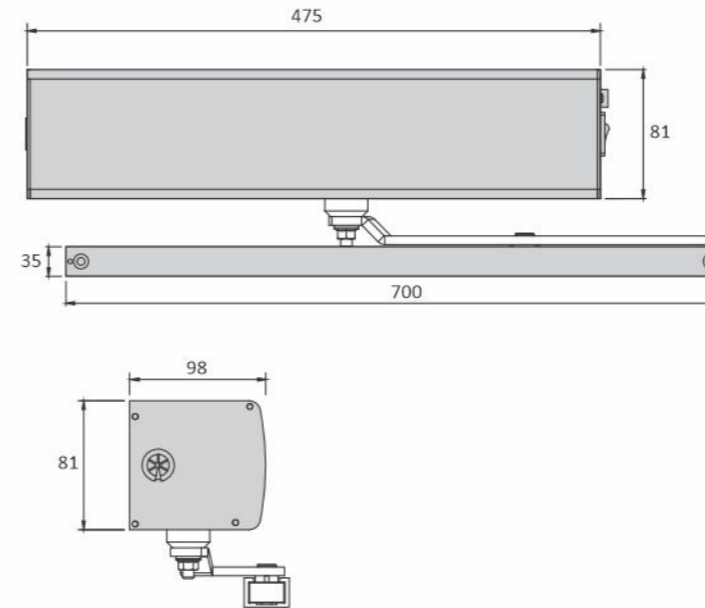

Dimension

unit:mm

Max. range of use

AVSD 100

₹ 75,000

Supporting Accessories

Glass Push Arm with Clamp	Glass Pull Arm with Clamp	Push Button
AVSD 001 G	AVSD 002 G	AVSD 003
₹ 4500	₹ 4500	₹ 3000

₹ 6000.00 /- Pcs