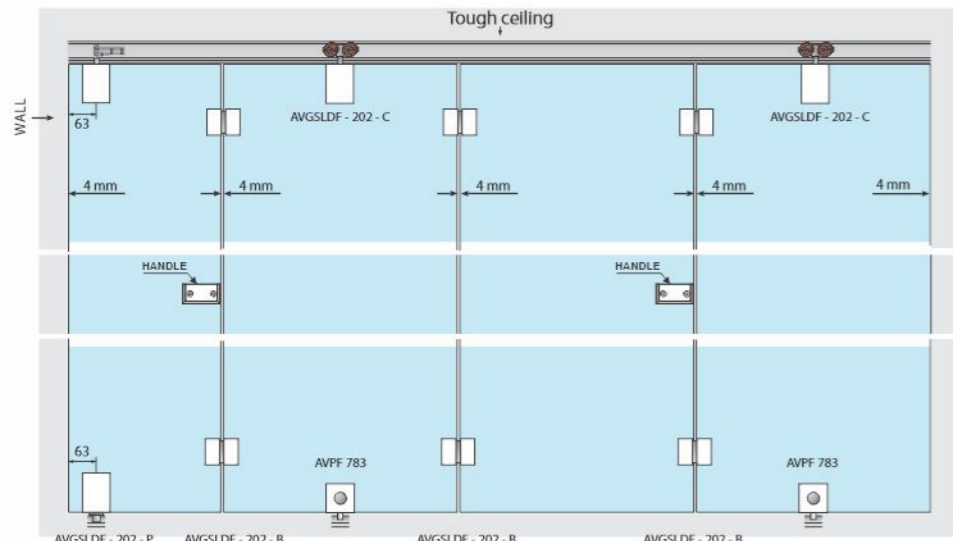

GLASS CENTER FOLDING SYSTEM 202 P (without bottom track)

Start panel with top and bottom pivot	Folding panel with top, bottom roller and connected hinge device	Folding panel with top, bottom roller and connected hinge device	End panel with top, bottom roller and connected hinge device
Folding Door/2+63	800mm	800mm	800mm