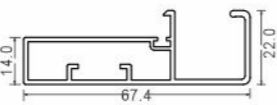

AVAP 039
Aluminium Profile With Handle
Size : 3000mm

ALU	₹ 3050.00 /- PCS
CPB	₹ 3400.00 /- PCS
CPG	₹ 3650.00 /- PCS
SS	₹ 3200.00 /- PCS
YGB	₹ 3650.00 /- PCS
BM	₹ 3400.00 /- PCS
RGB	₹ 3650.00 /- PCS
RGG	₹ 3650.00 /- PCS
SG	₹ 3650.00 /- PCS