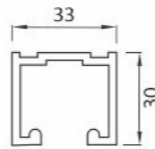

AVSC 005
Aluminum Profile
Finish : ALU
Size : 2440mm (08), 3000mm (10)

08	₹ 2160.00 /- PCS
10	₹ 2700.00 /- PCS