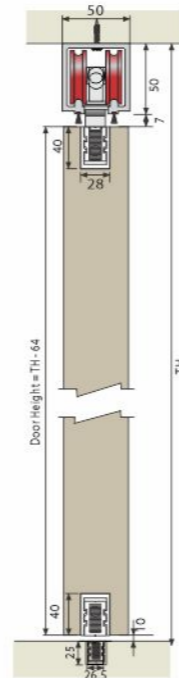

WOODEN SLIDING FOLDING SYSTEM 501