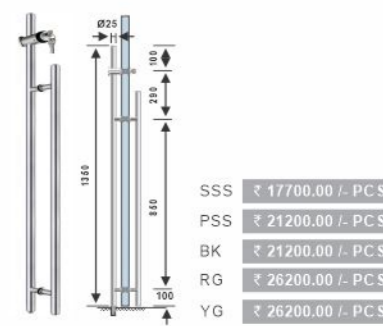

SSS	₹ 17700.00 /- PCS
PSS	₹ 21200.00 /- PCS
BK	₹ 21200.00 /- PCS
RG	₹ 26200.00 /- PCS
YG	₹ 26200.00 /- PCS

AVDH 006
Glass Door Handle With Lock (round)
Material : Stainless Steel
Finish SSS

Hole Dia
15mm on attachment point, 28 mm for lock point

* As per order

SS- Stainless Steel \ PSS*- Polish Steel \ BK- Black \ RG*- Rose Gold \ YG*- Yellow Gold