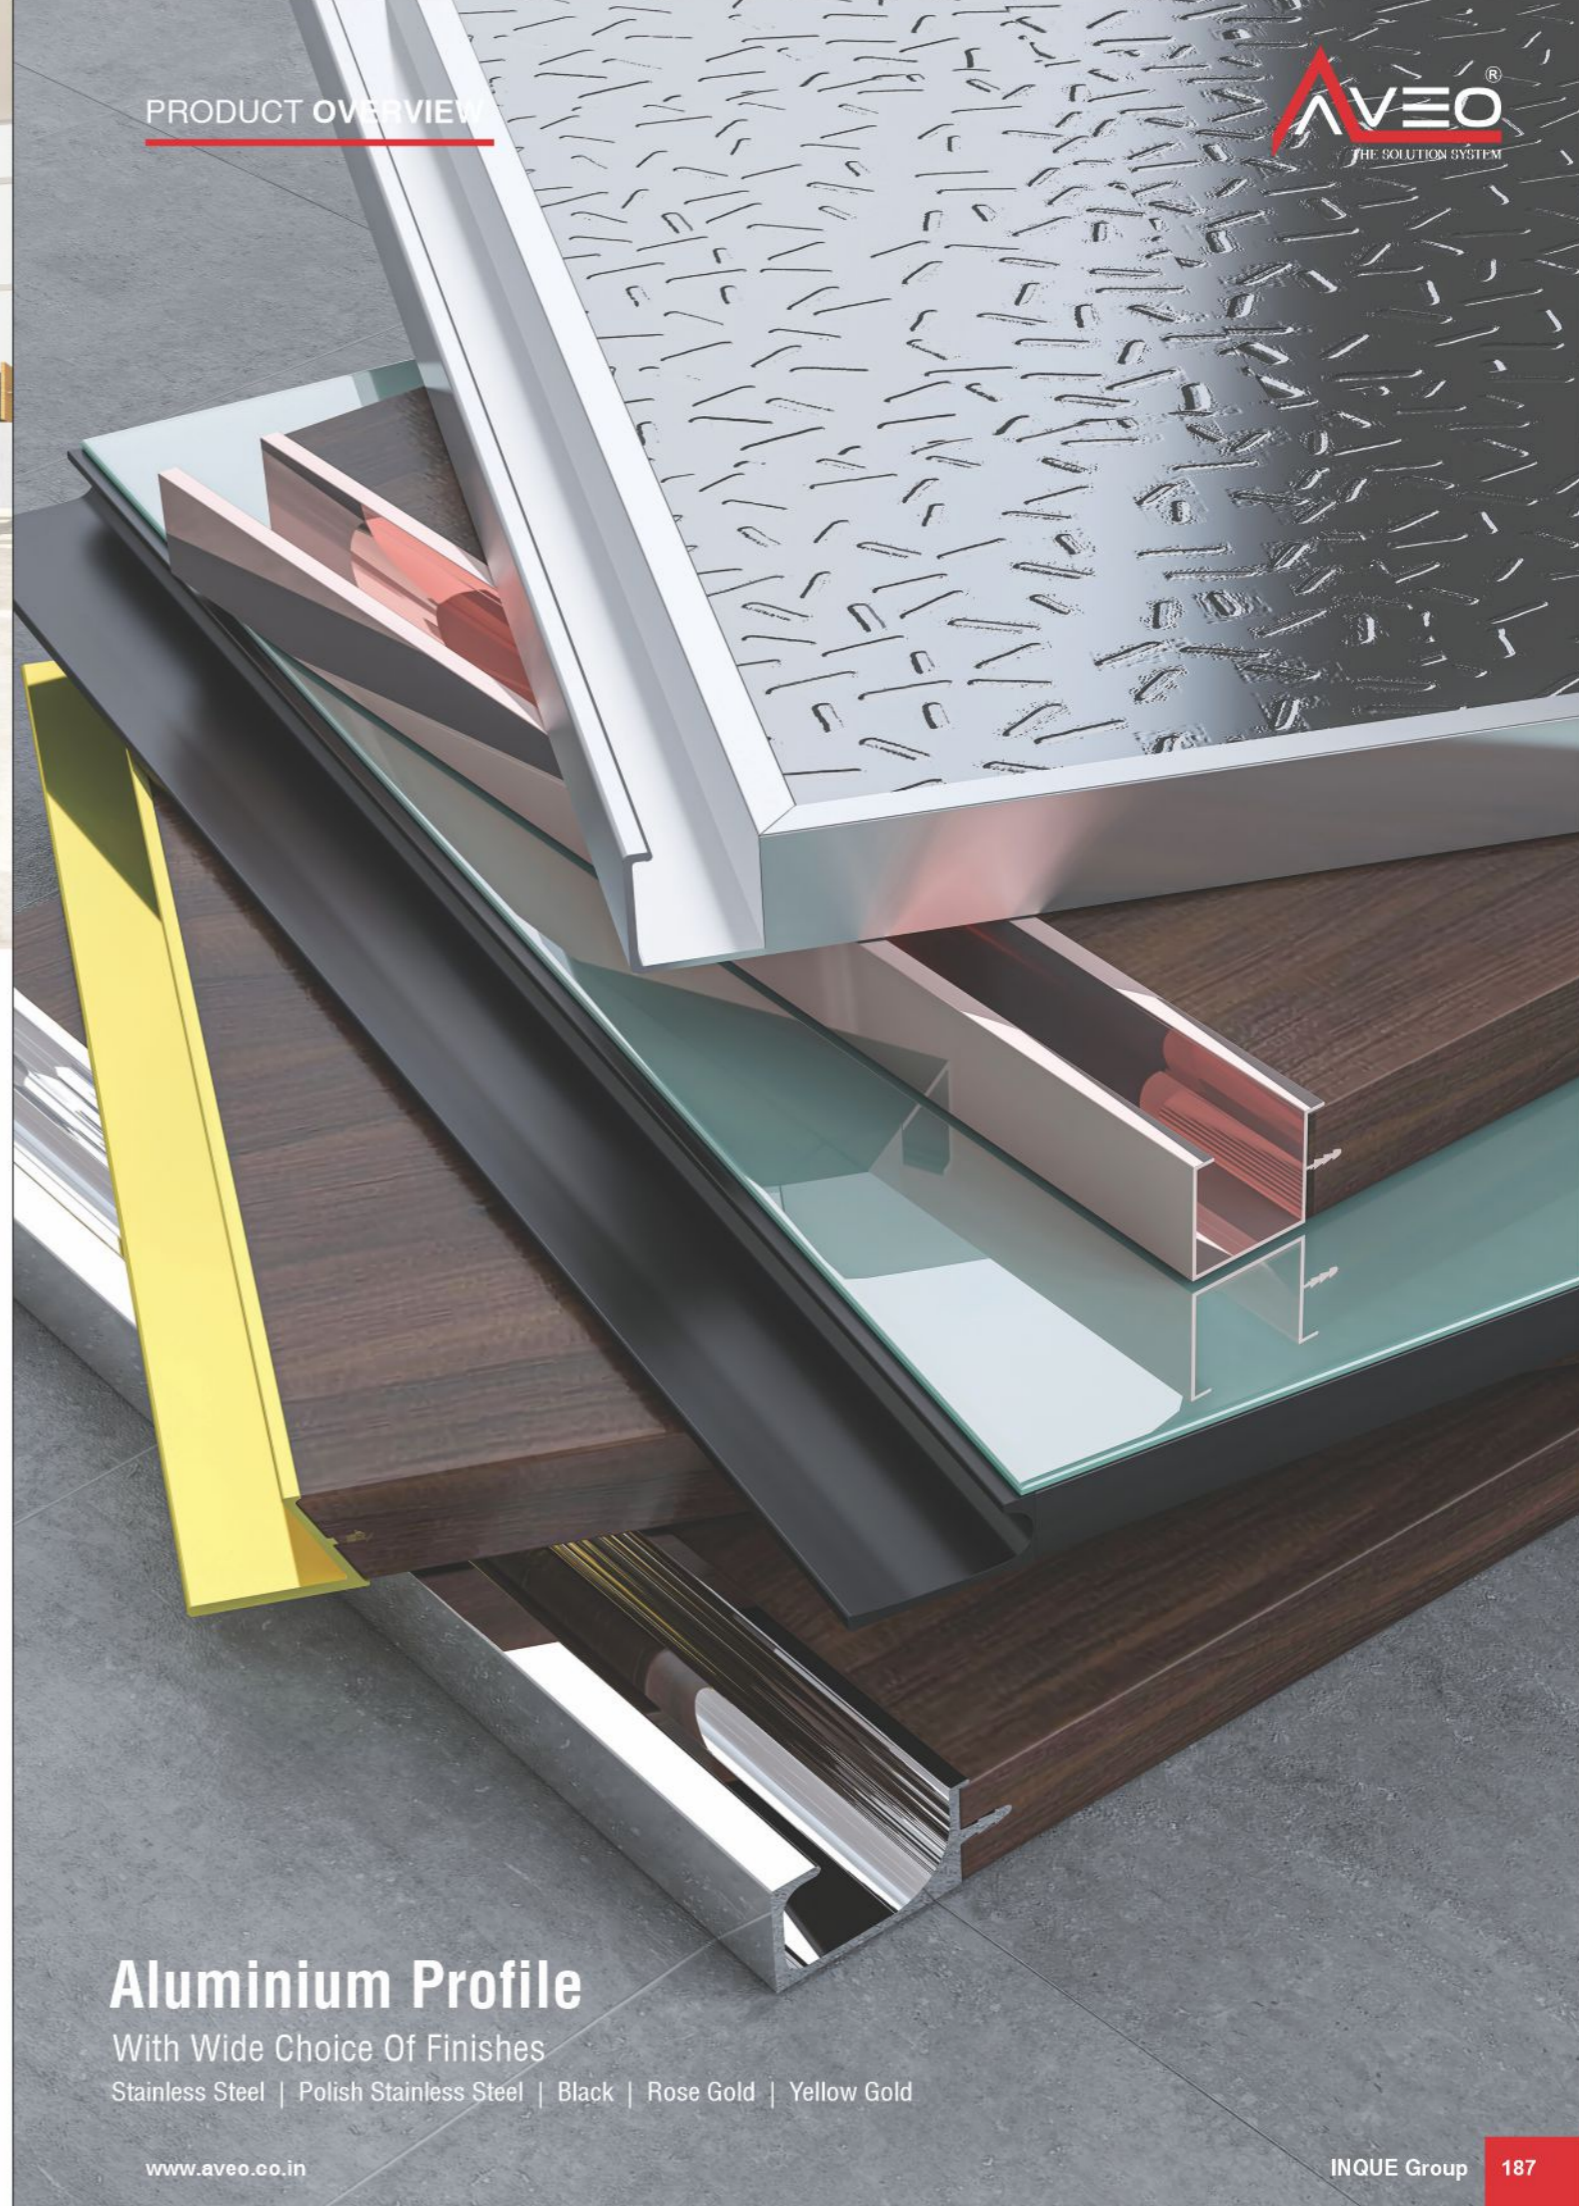

Ball Bearing Drawer Slide

Full Extension drawer slides A slide with 3 beams offers a full extension of 100% of its closed length, thanks to the intermediate beam.

SIZE	BK / ZK
AVTS 1008	₹ 280.00 /- PAIR
AVTS 1010	₹ 350.00 /- PAIR
AVTS 1012	₹ 420.00 /- PAIR
AVTS 1014	₹ 490.00 /- PAIR
AVTS 1016	₹ 560.00 /- PAIR
AVTS 1018	₹ 630.00 /- PAIR
AVTS 1020	₹ 700.00 /- PAIR
AVTS 1022	₹ 770.00 /- PAIR
AVTS 1024	₹ 840.00 /- PAIR

SIZE	ZK
AVTS 4012	₹ 710.00 /- PAIR
AVTS 4014	₹ 800.00 /- PAIR
AVTS 4016	₹ 935.00 /- PAIR
AVTS 4018	₹ 1045.00 /- PAIR
AVTS 4020	₹ 1160.00 /- PAIR
AVTS 4022	₹ 1240.00 /- PAIR
AVTS 4024	₹ 1350.00 /- PAIR

SIZE	BK / ZK
AVTS 5018	₹ 1800.00 /- PAIR
AVTS 5020	₹ 2000.00 /- PAIR
AVTS 5022	₹ 2200.00 /- PAIR
AVTS 5024	₹ 2400.00 /- PAIR
AVTS 5026	₹ 2600.00 /- PAIR
AVTS 5028	₹ 2800.00 /- PAIR
AVTS 5030	₹ 3000.00 /- PAIR
AVTS 5032	₹ 3200.00 /- PAIR
AVTS 5034	₹ 3400.00 /- PAIR
AVTS 5036	₹ 3600.00 /- PAIR
AVTS 5038	₹ 3800.00 /- PAIR
AVTS 5040	₹ 4000.00 /- PAIR
AVTS 5042	₹ 4200.00 /- PAIR

AVTS 70
Extra Heavy Duty
Ball Bearing Drawer Slide
Load Capacity (200kg)

SIZE	BK / ZK
AVTS 7018	₹ 4500.00 /- PAIR
AVTS 7020	₹ 5000.00 /- PAIR
AVTS 7022	₹ 5500.00 /- PAIR
AVTS 7024	₹ 6000.00 /- PAIR
AVTS 7026	₹ 6500.00 /- PAIR
AVTS 7028	₹ 7000.00 /- PAIR
AVTS 7030	₹ 7500.00 /- PAIR
AVTS 7032	₹ 8000.00 /- PAIR
AVTS 7034	₹ 8500.00 /- PAIR
AVTS 7036	₹ 9000.00 /- PAIR
AVTS 7038	₹ 9500.00 /- PAIR
AVTS 7040	₹ 10000.00 /- PAIR
AVTS 7042	₹ 10500.00 /- PAIR
AVTS 7048	₹ 12000.00 /- PAIR

Aluminium Profile

With Wide Choice Of Finishes

Stainless Steel | Polish Stainless Steel | Black | Rose Gold | Yellow Gold