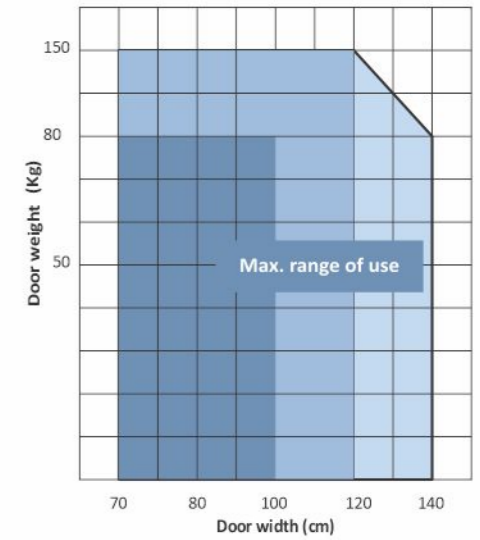

Dimension

unit:mm

Max. range of use

AVSD 100

₹ 75,000

Supporting Accessories

Glass Push Arm with Clamp	Glass Pull Arm with Clamp	Push Button
AVSD 001 G	AVSD 002 G	AVSD 003
₹ 4500	₹ 4500	₹ 3000

₹ 6000.00 /- Pcs