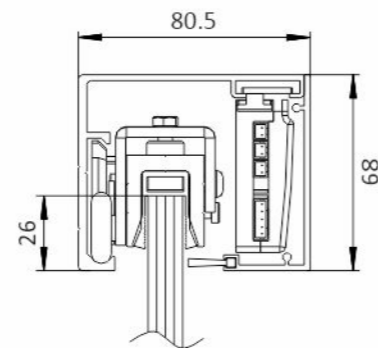

ACCESSORIES

₹ 3000.00 /- Pcs

AVSD 003 Push Button

₹ 4500.00 /- Pcs

AUTOGLIDE SLIDING DOOR SYSTEM (RETRO FIT)

Model	AVSLD 4001
Door Width	500-1000mm
Door Weight	80kg Perpanel
Opening speed	10-45 cm/s (Adjustable)
Closing speed	10-25 cm/s (Adjustable)
Motor	DC 24V 45W brushless motor
Voltage	AC 100-240V
Compatible with sensor	Remote control, push button, RFID card reader etc
Can be installed on	Doors of kitchen, balcony, office, shop front, aisle, french window, sliding windows
AVSLD 4001 ₹ 55,000	

ACCESSORIES

₹ 3000.00 /- Pcs