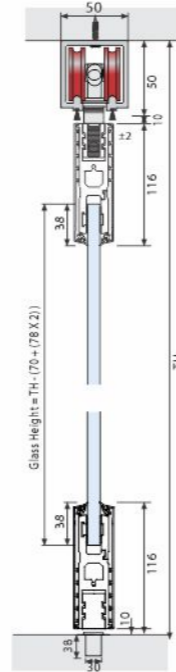

GLASS SLIDING FOLDING SYSTEM 601

- Glass centre sliding folding system for with or without bottom guide up to 6+1 glass panels.
- The same components are use Left or Right, Inwards or Outwards.
- Fully integrated locking system.
- All panels are connected using a hinges with profile system.
- Maximum weight of door : 80kgs/panel.

ALU ₹ 45880.00 /- SET SS ₹ 50145.00 /- SET BK APO RG APO YG APO AVGSLDF - 601 A Complete set with pivot (with bottom track) Size-300mm-900mm SET	ALU ₹ 48280.00 /- SET SS ₹ 52545.00 /- SET BK APO RG APO YG APO AVGSLDF - 601 B Complete set with top roller (with bottom track) Size-300mm-900mm SET	ALU ₹ 41335.00 /- SET SS ₹ 45600.00 /- SET BK APO RG APO YG APO AVGSLDF - 601 C Complete set with bottom bolt (with bottom track) Size-300mm-900mm SET	ALU ₹ 43525.00 /- SET SS ₹ 47790.00 /- SET BK APO RG APO YG APO AVGSLDF - 601 D Complete set with top roller & Lock (with bottom track) Size-300mm-900mm SET	ALU ₹ 41580.00 /- SET SS ₹ 45850.00 /- SET BK APO RG APO YG APO AVGSLDF - 601 E Complete set with top roller & lock device (with bottom track) Size-300mm-900mm SET

ALU ₹ 45960.00 /- SET SS ₹ 50225.00 /- SET BK APO RG APO YG APO AVGSLDF - 601 F Complete set with pivot & lock Device (with bottom track) Size-400mm-900mm SET	ALU ₹ 46040.00 /- SET SS ₹ 50305.00 /- SET BK APO RG APO YG APO AVGSLDF - 601 A1 Complete set with pivot (without bottom track) Size-300mm-900mm SET	ALU ₹ 47080.00 /- SET SS ₹ 51345.00 /- SET BK APO RG APO YG APO AVGSLDF - 601 B1 Complete set with roller & lock (without bottom track) Size-300mm-900mm SET	ALU ₹ 42015.00 /- SET SS ₹ 46285.00 /- SET BK APO RG APO YG APO AVGSLDF - 601 C1 Complete set with top roller & Lock (without bottom track) Size-300mm-900mm SET	ALU ₹ 42325.00 /- SET SS ₹ 46590.00 /- SET BK APO RG APO YG APO AVGSLDF - 601 D1 Complete set with top roller & lock device (without bottom track) Size-300mm-900mm SET
ALU ₹ 40380.00 /- SET SS ₹ 44650.00 /- SET BK APO RG APO YG APO AVGSLDF - 601 E1 Complete set with top roller & Lock (without bottom track) Size-300mm-900mm SET	ALU ₹ 46800.00 /- SET SS ₹ 51065.00 /- SET BK APO RG APO YG APO AVGSLDF - 601 F1 Complete set with top roller & lock device (without bottom track) Size-300mm-900mm SET	3600mm ₹ 8700.00 /- PCS 4800mm ₹ 11700.00 /- PCS AVSC - 042 Top Alu. Profile Finish-ALU PCS Size-3600mm, 4800mm * For Track Other Finish as per Order	3600mm ₹ 4280.00 /- PCS 4800mm ₹ 5980.00 /- PCS AVSC - 043 Bottom Alu. Profile Finish-ALU PCS Size-3600mm, 4800mm * For Track Other Finish as per Order	₹ 380.00 /- MTR AVSEAL - 013 Top Track Seal for AVSC-042 Finish-PVC MTR
SS ₹ 2950.00 /- PCS BK APO RG APO YG APO AVSDH - 1515 Glass Door Handle (Ø25mm) for 10mm to 12mm Size-375mm PCS				

Ordering Information for Glass Sliding Folding System - 601

Center sliding folding without bottom guide