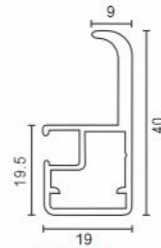

AVAP 058
Aluminium Profile With Handle
Size : 3000mm

ALU	₹ 2500.00 /- PCS
SS	₹ 2650.00 /- PCS