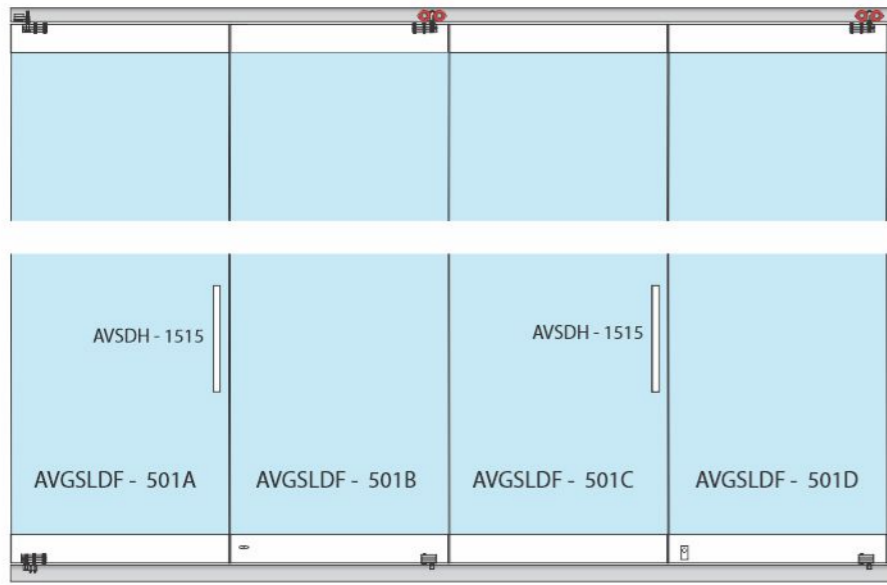

GLASS SLIDING FOLDING SYSTEM 501