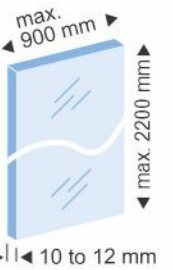

SLIDING TRACK

AVSC 028
Aluminum Profile
Size 3660mm (12)

ALU ₹ 5600.00 /- PCS

GLASS SLIDING SYSTEM WITH SOFT CLOSE

Soft Close Glass Sliding Fitting

- Stainless Steel body.
- For 10 mm to 12 mm glass.
- Nylon wheels with integrated bearings.
- Easy to assemble & dismantle the glass.
- Trouble free operation.
- For straight glass sliding door.
- Maximum glass weight : 60kgs/Panel.