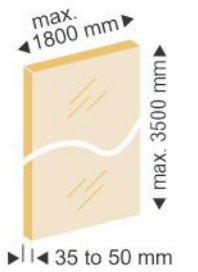

AVSLD 008
Heavy Wooden Sliding Fitting
For 280kg Door

SSS ₹ 11800.00 /- SET