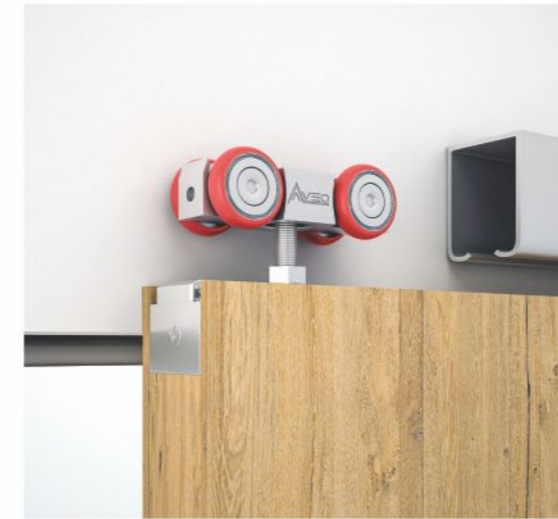

WOODEN SLIDING FITTING

Wooden Sliding Fitting

- Running track for ceiling mounting.
- Installation height 46 mm.
- Nylon wheels with integrated bearings.
- Easy to assemble.
- Trouble free operation.
- For 1 wooden door.
- Maximum door weight : 100kgs/Panel.

NORMAL WOODEN SLIDING FITTING

₹ 1850.00 /- SET

AVSLD-013
Wooden Sliding Fitting
90kg Weight Capacity
Finish : SN

₹ 2750.00 /- SET

AVSLD-014
Wooden Sliding Fitting
110kg Weight Capacity
Finish : SN

₹ 2950.00 /- SET

AVSLD-015
Wooden Sliding Fitting
120kg Weight Capacity
Finish : SN

SYNCHRO WOODEN SLIDING FITTING

₹ 8339.00 /- SET

AVSLD-013 H
Wooden Sliding Fitting
90kg Weight Capacity
Finish : SN

₹ 10139.00 /- SET

AVSLD-014 H
Wooden Sliding Fitting
110kg Weight Capacity
Finish : SN

₹ 10539.00 /- SET

AVSLD-015 H
Wooden Sliding Fitting
120kg Weight Capacity
Finish : SN

SLIDING TRACK

8	₹ 2460.00 /- PCS
12	₹ 3700.00 /- PCS
16	₹ 5250.00 /- PCS

AVSC-007
Aluminum Profile
Finish : ALU
Size : 2440mm (8), 3660mm (12)
5000mm (16)