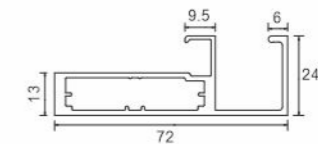

AVAP 044
Aluminium Profile With Handle
For 8mm Glass
Size : 3000mm

ALU	₹ 4250.00 /- PCS
CPB	₹ 4450.00 /- PCS
SS	₹ 4650.00 /- PCS