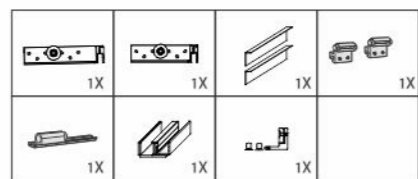

AVSLDF - 081 - C ₹ 11800.00 /- SET
Set of 1 Right Door 90Kgs SET