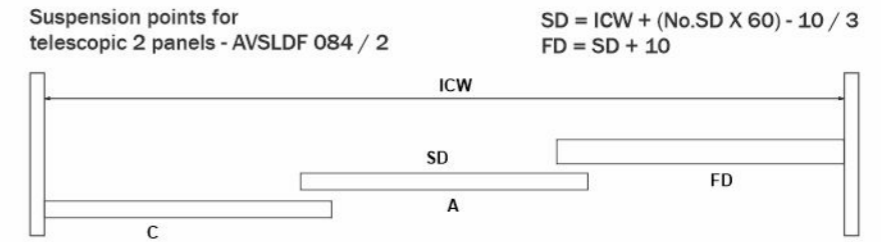

ORDERING INFORMATION

AVSLDF 084 Eromatic Synchro

Eromatic Synchro	AVSLDF 084 - 2	AVSLDF 084 - 3	AVSLDF 084 - 4	AVSLDF 084 - A	AVCS 038	MRP
Quantity for 2 door	1 Set	-	-	-	as per req.	₹ 27000.00 /- SET
Quantity for 3 door	-	1 Set	-	-	as per req.	₹ 48000.00 /- SET
Quantity for 4 door	-	-	1 Set	-	as per req.	₹ 68000.00 /- SET
Quantity for 2+2 door	2 Set	-	-	1 Set	as per req.	₹ 97000.00 /- SET