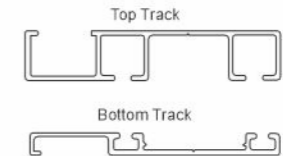

2440MM (8)	₹ 3100.00 /- PCS
3000MM (10)	₹ 3875.00 /- PCS
3660MM (12)	₹ 4550.00 /- PCS

AVSC 303
Alu Track For AVSLD 303
Finish : Alu

2440MM (8)	₹ 2360.00 /- PCS
3000MM (10)	₹ 2950.00 /- PCS
3660MM (12)	₹ 3540.00 /- PCS

AVSC 303 A
Alu Track For AVSLD 303
Finish : Alu