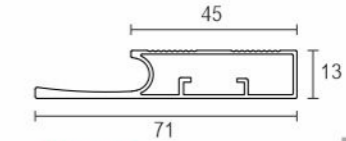

AVAP 112
Aluminium Profile With Handle
Size : 3000mm

ALU	₹ 2300.00 /- PCS
CPB	₹ 2500.00 /- PCS
SS	₹ 2600.00 /- PCS