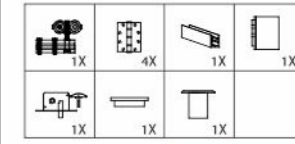

₹ 15665.00 /- SET

AVWSLDF - 501 B1
Complete set with roller (without bottom track)
Finish-SSS

SET