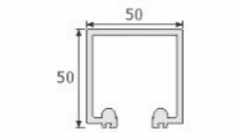

3600mm ₹ 8700.00 /- PCS
4800mm ₹ 11700.00 /- PCS
AVSC - 042
Top Alu. Profile
Size : 3600mm, 4800mm
Finish-ALU
PCS