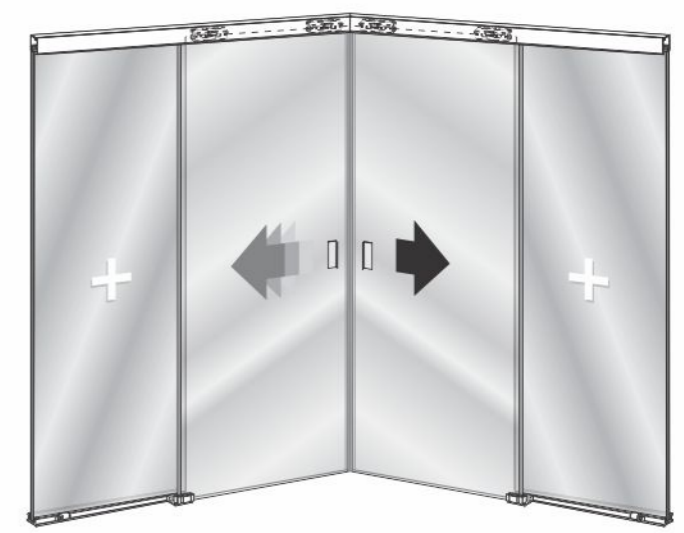

Type B

ORDERING INFORMATION

AVSLDF 083 Eromatic Synchro

Eromatic Synchro	AVSLDF 082	AVCS 05	AVCS 019	AVCS 020	AVCS 020 A	AVCS 025	AVSC 083	AVSC 083 A	MRP
Type - A	1	2	1	1		1	APO	APO	₹ 69338.00 /- SET
Type - B	1	2	1		1	1	APO	APO	₹ 69338.00 /- SET