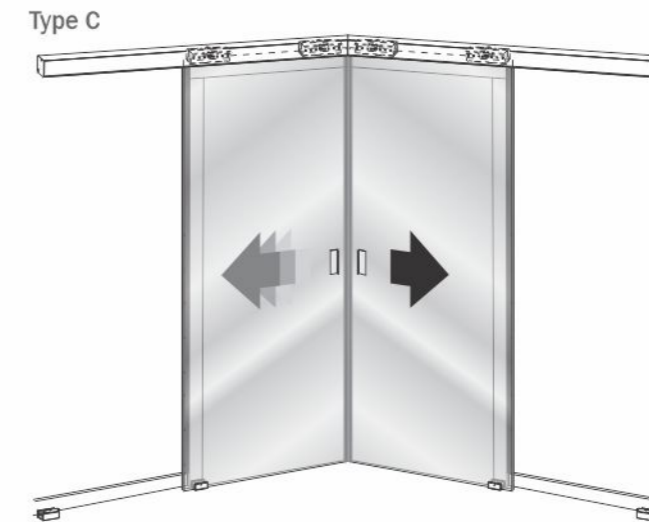

ORDERING INFORMATION

AVSLDF 082 Ematic Synchro

Ematic Synchro	AVSLDF 082	AVCS 05	AVCS 019	AVCS 020	AVCS 020 A	AVCS 024	AVSC 082	AVSC 082 A	MRP
Type - A	1	2	1	1		1	APO	APO	₹ 69338.00 /- SET
Type - B	1	2	1	1		1	APO	APO	₹ 69338.00 /- SET
Type - C	1	2	1		1	1	APO	APO	₹ 69338.00 /- SET