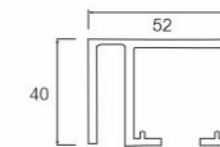

AVSC 038 A
Aluminum Profile
Finish : ALU
Size : 2440mm (8), 3660mm (12)

8 ₹ 4480.00 /- PCS
12 ₹ 6720.00 /- PCS