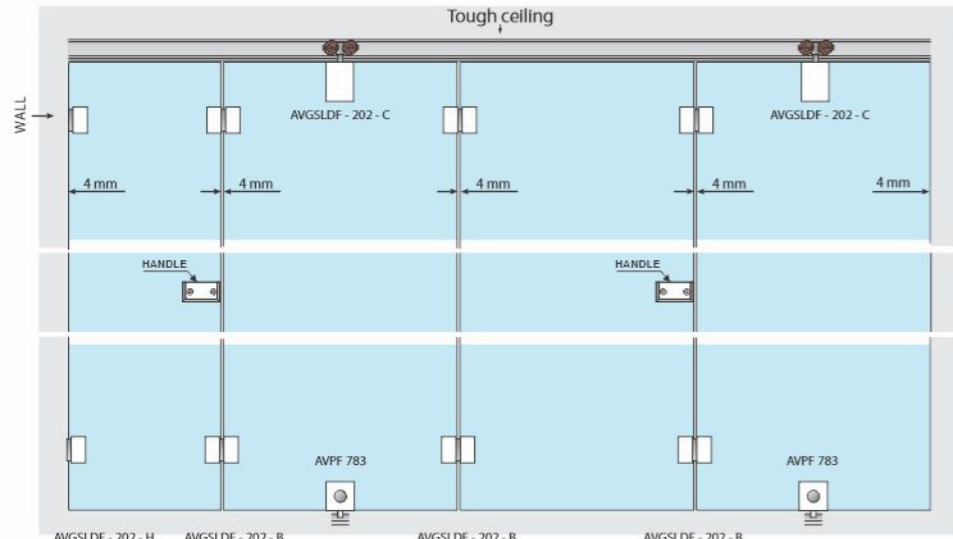

GLASS CENTER FOLDING SYSTEM 202 H (without bottom track)

Start panel with top and bottom wall to glass hinge	Folding panel with top, bottom roller and connected hinge device	Folding panel with top, bottom roller and connected hinge device	End panel with top, bottom roller and connected hinge device
Folding Door/2	800mm	800mm	800mm