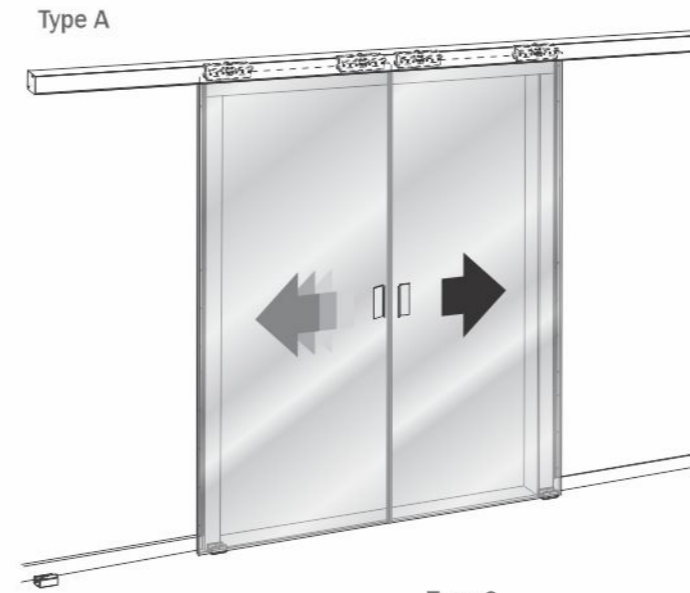

AVCS - 024
Aluminium end cap for AVSC-082
Finish : Aluminium. SET

AVSC - 082
Aluminium anodized Profile
Size : 3600 / 4800 mm. PCS

Type B

Type C

Type A