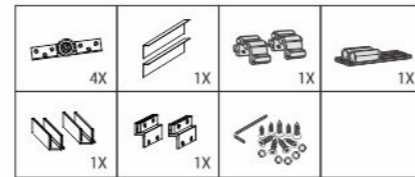

AVSLDF - 083
Eromatic Synchro

Eromatic synchro has been designed to create spaces by two sliding glass panels facing each other that open synchronously along fixed glass panels.

Features :

- Use for partitioning offices, conference rooms, bedrooms, lounges, etc.
- Eromatic synchro that opens from 90° (corner) up to 180° for openings up to 1.7 to 2.4 metres.
- Minimum gap between fixed and sliding panels for an aesthetic application.
- Clear passage with no bottom profiles.
- Aluminium anodized profile.
- Single profile to combine fixed and sliding panels for an easy installation.
- Clip-fixed gallery for a quick installation.
- Sliding glass 10 or 12 mm.
- Ball bearing well system for smooth opening.
- Mounted and tensed transmission system for a quick assembly.
- Wall and ceiling mounted.