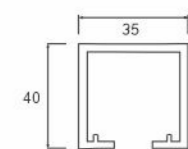

NORMAL WOODEN SLIDING FITTING

SYNCHRO WOODEN SLIDING FITTING

SLIDING TRACK

AVSLD 046 SSS ₹ 3500.00 /- SET
Wooden Sliding Fitting
With Both Side Dumping System
For 150kg Door

AVWS 046 H SSS ₹ 11639.00 /- SET
Wooden Sliding Fitting
With Both Side Dumping System
For 150kg Door