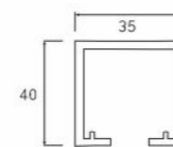

SLIDING TRACK

AVSC 038
Aluminum Profile
Finish : ALU
Size : 2440mm (8), 3660mm (12)

8 ₹ 3400.00 /- PCS
12 ₹ 5100.00 /- PCS