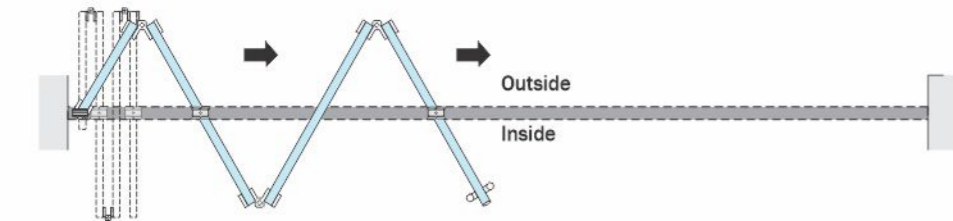

Calculation of Glass weight

Thickness of glass	Approx weight per sq.ft
6mm	1.40kg
8mm	1.85kg
10mm	2.35kg
12mm	2.95kg

- Advanced glass center folding mechanism for up to 6 frameless glass panels with professional design concept without bottom guide channel.
- Center folding system is designed for both interior and exterior applications.
- Panels are connected using a hinges system.
- Nylon wheels integrated bearing for silent and easy running.
- Maximum weight of door : 75kgs/Panel.
- Minimum Panel Width : 500mm.

AVGSLDF - 202 P Top & Bottom Pivot Finish-SSS SET ₹ 16825.00 /- SET	AVGSLDF - 202 B Glass to Glass Connected Hinge Finish-SSS PCS ₹ 10100.00 /- SET	AVGSLDF - 202 C Intermediate Hanger Roller Finish-SSS PCS ₹ 11635.00 /- SET	AVPF - 783 Turn Knob Lock for 8mm to 12mm Finish-SSS PCS ₹ 6800.00 /- SET

AVSC - 042 Top Alu. Profile Size : 3600mm / 4800mm Finish-ALU PCS ₹ 8700.00 /- PCS ₹ 11700.00 /- PCS	AVSEAL - 013 Top Profile Seal for AVSC-042 Finish-PVC MTR ₹ 380.00 /- MTR	AVGSLDF - 102 E Glass Sliding Folding Handle (Optional) Finish-SSS PCS ₹ 5520.00 /- PCS

Ordering Information for Glass Center Folding System - 202 P (without bottom track)

	AVGSLDF 202 P	AVGSLDE 202 B	AVGSLDF 202 C	AVGSLDF 102 E	MRP
	01 Set	02 Pcs	01 Pcs	Optional	₹ 79370.00 /-
	02 Set	02 Pcs	01 Pcs	Optional	₹ 95545.00 /-
	02 Set	04 Pcs	02 Pcs	Optional	₹ 158740.00 /-
	01 Set	04 Pcs	01 Pcs	Optional	₹ 130930.00 /-
	02 Set	04 Pcs	01 Pcs	Optional	₹ 147105.00 /-
	02 Set	08 Pcs	02 Pcs	Optional	₹ 250225.00 /-
	01 Set	06 Pcs	02 Pcs	Optional	₹ 190125.00 /-
	02 Set	06 Pcs	02 Pcs	Optional	₹ 210300.00 /-
	02 Set	12 Pcs	04 Pcs	Optional	₹ 388250.00 /-
	01 Set	08 Pcs	02 Pcs	Optional	₹ 245685.00 /-
	02 Set	08 Pcs	02 Pcs	Optional	₹ 261860.00 /-
	02 Set	16 Pcs	04 Pcs	Optional	₹ 491370.00 /-
	01 Set	10 Pcs	03 Pcs	Optional	₹ 308880.00 /-
	02 Set	10 Pcs	03 Pcs	Optional	₹ 325055.00 /-
	02 Set	20 Pcs	06 Pcs	Optional	₹ 617760.00 /-

* AVSEAL - 013 - as per Require

Abbreviations - GH - Glass Height / TH - Total Height