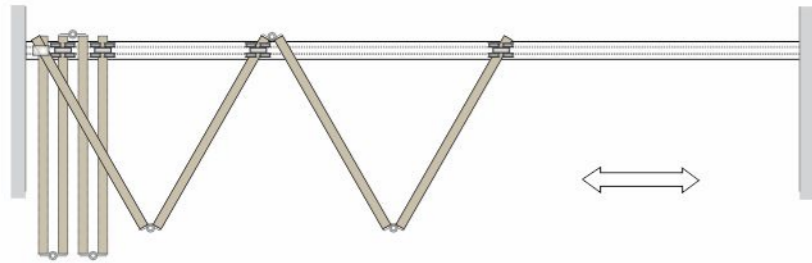

- Upper and lower door clamp at the end door leaf, double acting door with floor spring non-movable
- Sliding door with top roller and bottom bolt
- Sliding door with top and bottom bolt
- Sliding door with top roller and bottom locking device