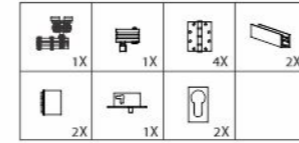

AVWSLDF - 701 E
Complete set with roller (with bottom track) Finish-SSS