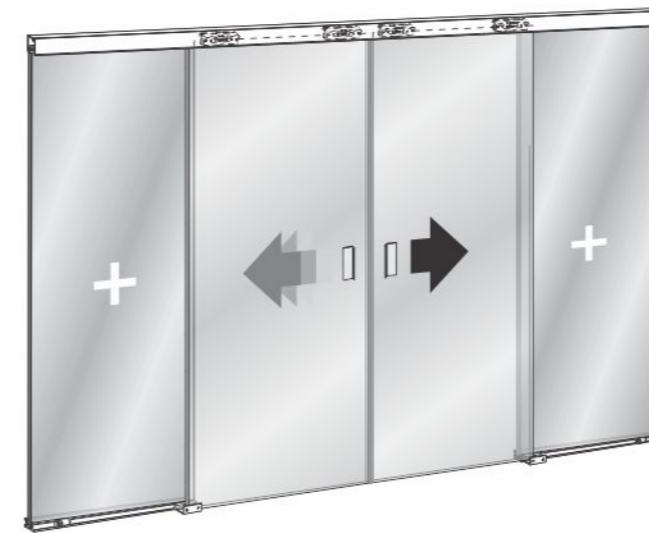

AVSLDF - 083
Eromatic Synchro

Eromatic synchro has been designed to create spaces by two sliding glass panels facing each other that open synchronously along fixed glass panels.

Features :

- Use for partitioning offices, conference rooms, bedrooms, lounges, etc.
- Eromatic synchro that opens from 90° (corner) up to 180° for openings up to 1.7 to 2.4 metres.
- Minimum gap between fixed and sliding panels for an aesthetic application.
- Clear passage with no bottom profiles.
- Aluminium anodized profile.
- Single profile to combine fixed and sliding panels for an easy installation.
- Clip-fixed gallery for a quick installation.
- Sliding glass 10 or 12 mm.
- Ball bearing well system for smooth opening.
- Mounted and tensed transmission system for a quick assembly.
- Wall and ceiling mounted.

AVCS - 025 SET
Aluminium end cap for AVSC-083
Finish : Aluminium.

AVSC - 083 A PCS
Aluminium anodized Profile cover use for AVSC-082/083
Size : 3600 / 4800 mm.

AVSC - 081 B PCS
Aluminium anodized use for fix glass bottom Profile
Size : 3600 / 4800 mm.

AVSC - 081 C PCS
Aluminium anodized use for cover (TW+FO) with AVSC-081A / 081B
Size : 3600 / 4800 mm.

Type A

Type B

ORDERING INFORMATION

AVSLDF 083 Eromatic Synchro

Eromatic Synchro	AVSLDF 082	AVCS 05	AVCS 019	AVCS 020	AVCS 020 A	AVCS 025	AVSC 083	AVSC 083 A	MRP
Type - A	1	2	1	1		1	APO	APO	₹ 69338.00 /- SET
Type - B	1	2	1		1	1	APO	APO	₹ 69338.00 /- SET