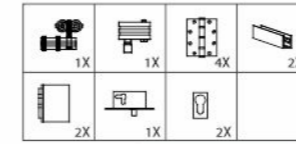

AVWSLDF - 501 C
Complete set with hinge & bolt (with bottom track)
Finish-SSS

SET

₹ 8050.00 /- SET

AVWSLDF - 501 D
Complete set with lock (with bottom track)
Finish-SSS

SET

₹ 20470.00 /- SET

AVWSLDF - 501 E
Complete set with roller (with bottom track)
Finish-SSS