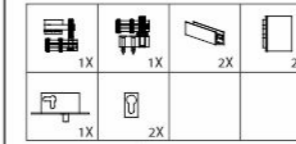

₹ 17615.00 /- SET

AVWSLDF - 501 F
Complete set with pivot (with bottom track)
Finish-SSS

SET