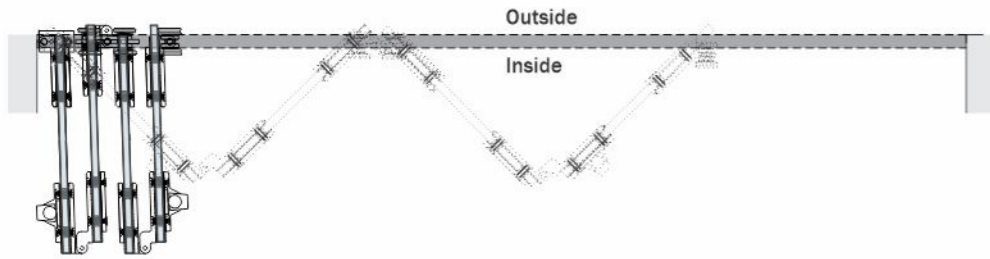

- Advanced folding mechanism for up to 6 frameless glass panels.
- Glass folding system is designed for both interior and exterior applications.
- Panels are connected using a hinges system.
- Nylon wheels integrated bearing for silent and easy running.
- Integrated bolt lock for security.
- Maximum weight of door : 75kgs/Panel.

Calculation of Glass weight

Thickness of glass	Approx weight per sq.ft
6mm	1.40kg
8mm	1.85kg
10mm	2.35kg
12mm	2.95kg

AVGLSDF - 102 P
Top & Bottom Pivot
Finish-SSS

₹ 10810.00 /- SET

SET

AVGLSDF - 103 B
Glass to Glass Connected
with Stopper
Finish-SSS

₹ 25780.00 /- SET

SET

AVGLSDF - 103 C
Intermediate Roller with Guide
Roller
Finish-SSS

₹ 30025.00 /- SET

SET

AVGLSDF - 102 D
End Roller with Guide
Roller
Finish-SSS

₹ 16265.00 /- SET

SET

AVGLSDF-103 B-H
Glass to Glass Connector
without Stopper
Finish-SSS

₹ 21975.00 /- SET

SET

AVSC - 042
Top Alu. Profile
Size : 3600mm, 4800mm
Finish-ALU

₹ 8700.00 /- PCS
₹ 11700.00 /- PCS

PCS

AVSC - 043
Bottom Alu. Profile
Size : 3600mm, 4800mm
Finish-ALU

₹ 4280.00 /- PCS
₹ 5980.00 /- PCS

PCS

AVSEAL - 013
Top Profile Seal
for AVSC-042
Finish-PVC

₹ 380.00 /- MTR

MTR

AVGLSDF - 102 S
Glass Sliding Folding
Stopper
Finish-SSS

₹ 5520.00 /- PCS

PCS

Ordering Information for Glass Sliding Folding System - 102 P (Height up to 2700mm)

	AVGLSDF - 102 - P	AVGLSDF - 103 - B	AVGLSDF - 103 - C	AVGLSDF - 102 - D	AVGLSDF - 102 - S	MRP
	1 Set	1 Set	--	1 Set	--	₹ 52855.00 /-
	2 Set	1 Set	--	1 Set	1 Pcs	₹ 69185.00 /-
	2 Set	2 Set	--	2 Set	--	₹ 105710.00 /-
	1 Set	1 Set	1 Set	--	--	₹ 66615.00 /-
	2 Set	1 Set	1 Set	--	1 Pcs	₹ 82945.00 /-
	2 Set	2 Set	2 Set	--	--	₹ 133230.00 /-
	1 Set	2 Set	1 Set	1 Set	--	₹ 108660.00 /-
	2 Set	2 Set	1 Set	1 Set	1 Pcs	₹ 124990.00 /-
	2 Set	2 Set	2 Set	2 Set	--	₹ 165760.00 /-
	1 Set	2 Set	2 Set	--	--	₹ 122420.00 /-
	2 Set	2 Set	2 Set	--	1 Pcs	₹ 138750.00 /-
	2 Set	2 Set	2 Set	--	--	₹ 133230.00 /-
	1 Set	3 Set	2 Set	1 Set	--	₹ 164465.00 /-
	2 Set	3 Set	2 Set	1 Set	1 Pcs	₹ 180795.00 /-
	2 Set	6 Set	4 Set	2 Set	--	₹ 328930.00 /-

* AVSEAL - 013 - as per Require

Abbreviations - GH - Glass Height / TH - Total Height

Note : Put extra hinge for height up to 2700.