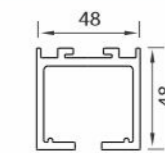

SLIDING TRACK

AVSC 006
Aluminum Profile
Finish : Aluminium Anodized
Size : 3600mm (12), 4800mm (16)

12 ₹ 10000.00 /- PCS
16 ₹ 16000.00 /- PCS