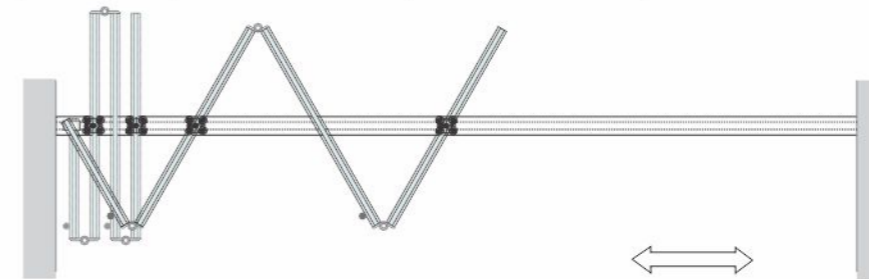

end door leaf, with top pivot and bottom pivot | Sliding door with top roller and bottom guide | Sliding door with top and bottom bolt | Sliding door with top roller and bottom locking device