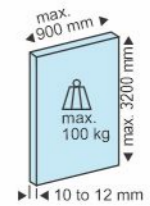

end door leaf, with top pivot and bottom pivot | Sliding door with top roller and bottom guide | Sliding door with top and bottom bolt | Sliding door with top roller and bottom locking device