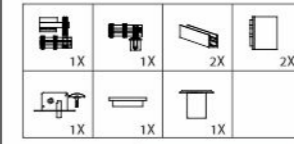

₹ 17110.00 /- SET

AVWSLDF - 501 A1
Complete set with pivot (without bottom track)
Finish-SSS

SET