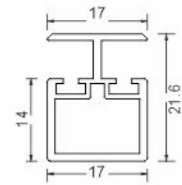

AVAP 038 I
Aluminium 'I' Profile
For 4mm Glass
Size : 3000mm

ALU	₹ 1700.00 /- PCS
CPB	₹ 2400.00 /- PCS
CPG	₹ 2500.00 /- PCS
SS	₹ 2000.00 /- PCS
YGB	₹ 2500.00 /- PCS
BM	₹ 2400.00 /- PCS
RGB	₹ 2500.00 /- PCS
RGG	₹ 2500.00 /- PCS
SG	₹ 2500.00 /- PCS