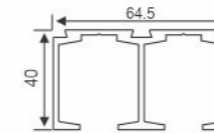

AVSGSF - 007 A
Floor Guide (Oval)

SSS	₹ 12500.00 /- PCS
PSS	APO
BK	APO
RG	APO
YG	APO

AVSGSF 030
Track for AVSGSF-064
Size : 3660mm

₹ 350.00 /- PCS

AVSGSF - 024 B
Bracket for Fixing Sliding
into Wall

AVSGSF - 071 SWIFT GLASS SLIDING FITTING - SYNCHRO