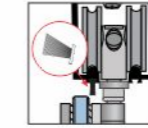

₹ 380.00 /- MTR
AVSEAL - 013
Top Profile Seal for ESC-042
Finish-PVC
MTR