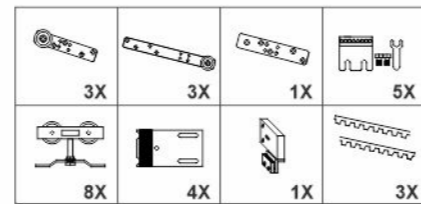

₹ 68000.00 /- SET

AVSLDF - 084 / 4
Complete set with Roller, Guide, Pulley, Tuth belt & Conncing Part (without bottom guide) SET