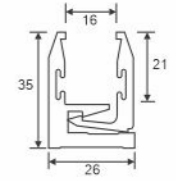

AVAP 1033
Interlocking Glazing Profile
Size : 3000mm (10)

ALU	₹ 7250.00 /- PCS
SS	₹ 8250.00 /- PCS
BK	₹ 8250.00 /- PCS