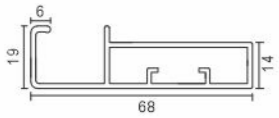

AVAP 106
Aluminium Profile With Handle
Size : 3000mm

ALU	₹ 2650.00 /- PCS
CPB	₹ 3000.00 /- PCS
CPG	₹ 3200.00 /- PCS
SS	₹ 2750.00 /- PCS
YGB	₹ 3200.00 /- PCS
BM	₹ 3000.00 /- PCS
RGB	₹ 3200.00 /- PCS
RGG	₹ 3200.00 /- PCS
SG	₹ 3200.00 /- PCS