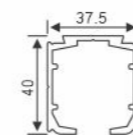

SLIDING TRACK

AVSGSF 029
Aluminum Profile
Finish : ALU
Size : 2440mm (8), 3660mm (12)

8 ₹ 3400.00 /- PCS
12 ₹ 4990.00 /- PCS