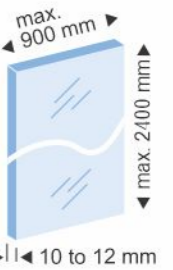

- Stainless Steel body.
- For 10 mm to 12 mm glass.
- Nylon wheels with integrated bearings.
- Easy to assemble & dismantle the glass.
- Trouble free operation.
- For straight glass sliding door.
- Maximum glass weight : 70kgs/Panel.