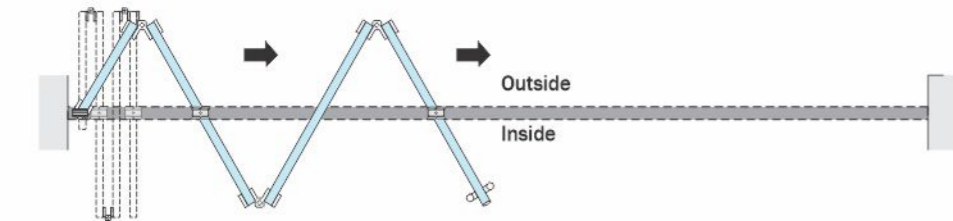

Calculation of Glass weight

Thickness of glass	Approx weight per sq.ft
6mm	1.40kg
8mm	1.85kg
10mm	2.35kg
12mm	2.95kg

- Advanced glass center folding mechanism for up to 6 frameless glass panels with professional design concept without bottom guide channel.
- Center folding system is designed for both interior and exterior applications.
- Panels are connected using a hinges system.
- Nylon wheels integrated bearing for silent and easy running.
- Maximum weight of door : 75kgs/Panel.
- Minimum Panel Width : 500mm.

₹ 7725.00 /- SET AVGSLDF - 202 H Wall to Glass Connected Hinge Finish-SSS	₹ 10100.00 /- SET AVGSLDF - 202 B Glass to Glass Connected Hinge Finish-SSS	₹ 11635.00 /- SET AVGSLDF - 202 C Intermediate Hanger Roller Finish-SSS	₹ 6800.00 /- SET AVPF - 783 Turn Knob Lock for 8mm to 12mm Finish-SSS

3600mm ₹ 8700.00 /- PCS 4800mm ₹ 11700.00 /- PCS AVSC - 042 Top Alu. Profile Size : 3600mm / 4800mm Finish-ALU	₹ 380.00 /- MTR AVSEAL - 013 Top Profile Seal for AVSC-042 Finish-PVC	₹ 5520.00 /- PCS AVGSLDF - 102 E Glass Sliding Folding Handle (Optional) Finish-SSS

Ordering Information for Glass Center Folding System - 202 H (without bottom track)

	AVGSLDF 202 H	AVGSLDE 202 B	AVGSLDF 202 C	AVGSLDF 102 E	MRP
	01 Set	02 Pcs	01 Pcs	Optional	₹ 39560.00 /-
	02 Set	02 Pcs	01 Pcs	Optional	₹ 47285.00 /-
	02 Set	04 Pcs	02 Pcs	Optional	₹ 79120.00 /-
	01 Set	04 Pcs	01 Pcs	Optional	₹ 59760.00 /-
	02 Set	04 Pcs	01 Pcs	Optional	₹ 67485.00 /-
	02 Set	08 Pcs	02 Pcs	Optional	₹ 119520.00 /-
	01 Set	06 Pcs	02 Pcs	Optional	₹ 95595.00 /-
	02 Set	06 Pcs	02 Pcs	Optional	₹ 99320.00 /-
	02 Set	12 Pcs	04 Pcs	Optional	₹ 183190.00 /-
	01 Set	08 Pcs	02 Pcs	Optional	₹ 111795.00 /-
	02 Set	08 Pcs	02 Pcs	Optional	₹ 119520.00 /-
	02 Set	16 Pcs	04 Pcs	Optional	₹ 223590.00 /-
	01 Set	10 Pcs	03 Pcs	Optional	₹ 143630.00 /-
	02 Set	10 Pcs	03 Pcs	Optional	₹ 151355.00 /-
	02 Set	20 Pcs	06 Pcs	Optional	₹ 287260.00 /-

* AVSEAL - 013 - as per Require

Abbreviations - GH - Glass Height / TH - Total Height