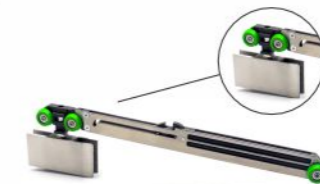

SOFTCLOSE GLASS SLIDING FITTING

SSS ₹ 14200.00 /- SET

AVSGSF 022 K DD
Glass Sliding System
With Two Way Damping
80kg Weight Capacity
Material : SS Patch

SSS ₹ 14500.00 /- SET

AVSGSF 048 K DD
Glass Sliding System
With Two Way Damping
80kg Weight Capacity
Material : SS Patch