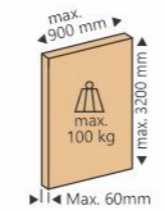

- Advance Wooden side sliding folding system for 2 + 1 without bottom and and up to 6 + 1 wooden panels with bottom track.
- The same components are use Left or Right, Inwards or Outwards.
- Smooth and silent operation.
- All panels are connected using a hinges system.
- Maximum door weight : 100kgs/Panel
- Maximum door height : 3200mm