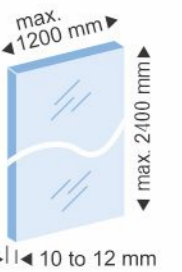

- Stainless Steel body.
- For 10 mm to 12 mm glass.
- Polycarbon wheels with integrated bearings.
- Easy to assemble & dismantle the glass.
- Trouble free operation.
- For straight glass sliding door.
- Maximum glass weight : 90kgs/Panel.