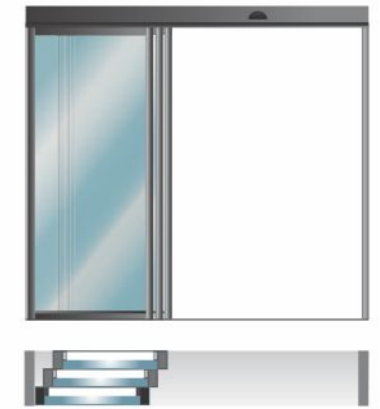

Door leaves are in fully-opened status

AVSLD 8001 - 2 ₹ 2,63,000

ACCESSORIES

₹ 30000.00 /- Pcs

AVSLD 7001 ZZ
Motion With Safety
Sensor

₹ 4000.00 /- Pcs

₹ 19500.00 /- Pcs

₹ 6000.00 /- Pcs