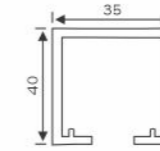

8	₹ 3400.00 /- PCS
12	₹ 5100.00 /- PCS

AVSC - 038
Aluminium anodized single top track non-drilled
Finish : Aluminium anodized. PCS
Size : 2440mm (8), 3000mm (10)