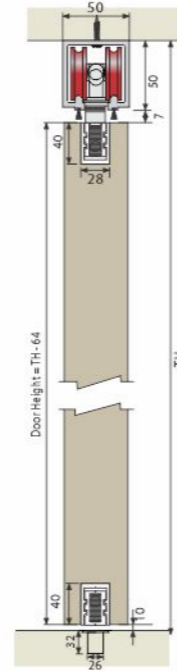

Abbreviations - GH - Glass Height / TH - Total Height

WOODEN CENTER SLIDING FOLDING SYSTEM 601

end door leaf, with top pivot and bottom pivot .
 Sliding door with top roller and bottom bolt
 Sliding door with top and bottom bolt
 Sliding door with top roller and bottom locking device