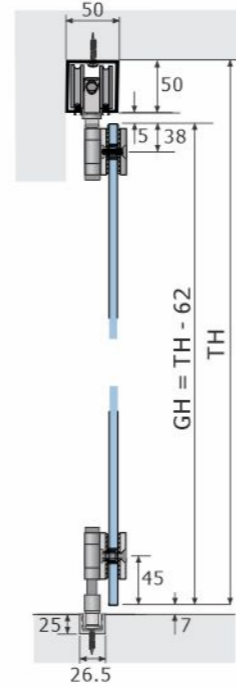

GLASS SLIDING FOLDING SYSTEM 102 H

Calculation of Glass weight

Thickness of glass	Approx weight per sq.ft
6mm	1.40kg
8mm	1.85kg
10mm	2.35kg
12mm	2.95kg

- Advanced folding mechanism for up to 6 frameless glass panels.
- Glass folding system is designed for both interior and exterior applications.
- Panels are connected using a hinges system.
- Nylon wheels integrated bearing for silent and easy running.
- Integrated bolt lock for security.
- Maximum weight of door : 75kgs/Panel.

AVGSLDF - 102 H
Wall to Glass Connected Hinge
Finish-SSS
SET
₹ 10810.00 /- SET

AVGSLDF - 102 B
Glass to Glass Connected with Stopper
Finish-SSS
SET
₹ 15235.00 /- SET

AVGSLDF - 102 C
Intermediate Roller with Guide Roller
Finish-SSS
SET
₹ 23565.00 /- SET

AVGSLDF - 102 D
End Roller with Guide Roller
Finish-SSS
SET
₹ 16265.00 /- SET

3600mm ₹ 8700.00 /- PCS
4800mm ₹ 11700.00 /- PCS
AVSC - 042
Top Alu. Profile
Size : 3600mm, 4800mm
Finish-ALU
PCS

3600mm ₹ 4280.00 /- PCS
4800mm ₹ 5980.00 /- PCS
AVSC - 043
Bottom Alu. Profile
Size : 3600mm, 4800mm
Finish-ALU
PCS

₹ 380.00 /- MTR
AVSEAL - 013
Top Profile Seal for ESC-042
Finish-PVC
MTR

Accessories

₹ 14650.00 /- SET
AVGSLDF - 102 B - H
Glass to Glass Connected without Stopper
SET

₹ 5520.00 /- PCS
AVGSLDF - 102 S
Glass Sliding Folding Stopper
PCS

Ordering Information for Glass Sliding Folding System - 102 H (Height up to 2400mm)

	AVGSLDF - 102 - H	AVGSLDF - 102 - B	AVGSLDF - 102 - C	AVGSLDF - 102 - D	AVGSLDF - 102 - S	MRP
	1 Set	1 Set	--	1 Set	--	₹ 47675.00 /-
	2 Set	1 Set	--	1 Set	1 Pcs	₹ 69370.00 /-
	2 Set	2 Set	--	2 Set	--	₹ 95350.00 /-
	1 Set	1 Set	1 Set	--	--	₹ 54975.00 /-
	2 Set	1 Set	1 Set	--	1 Pcs	₹ 76670.00 /-
	2 Set	2 Set	2 Set	--	--	₹ 109950.00 /-
	1 Set	2 Set	1 Set	1 Set	--	₹ 86475.00 /-
	2 Set	2 Set	1 Set	1 Set	1 Pcs	₹ 108170.00 /-
	2 Set	2 Set	2 Set	2 Set	--	₹ 142480.00 /-
	1 Set	2 Set	2 Set	--	--	₹ 93775.00 /-
	2 Set	2 Set	2 Set	--	1 Pcs	₹ 115470.00 /-
	2 Set	2 Set	2 Set	--	--	₹ 109950.00 /-
	1 Set	3 Set	2 Set	1 Set	--	₹ 125275.00 /-
	2 Set	3 Set	2 Set	1 Set	1 Pcs	₹ 146970.00 /-
	2 Set	6 Set	4 Set	2 Set	--	₹ 250550.00 /-

* AVSEAL - 013 - as per Require

Abbreviations - GH - Glass Height / TH - Total Height