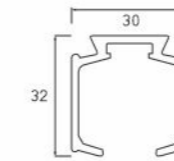

AVSC 401 ₹ 4265.00 /- PCS
Aluminum Profile for AVSLD 401
Finish : ALU
Size : 3660mm (12)