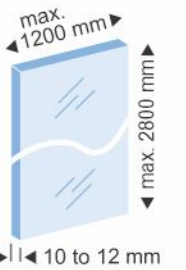

SS- Stainless Steel \ PSS- Polish Steel \ BK- Black \ RG- Rose Gold \ YG- Yellow Gold

GLASS SLIDING FITTING

Glass Sliding Fitting

- Stainless Steel body.
- For 10 mm to 12 mm glass.
- Polycarbon wheels with integrated bearings.
- Easy to assemble & dismantle the glass.
- Trouble free operation.
- For straight glass sliding door.
- Maximum glass weight : 100kgs/Panel.