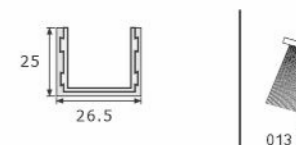

3600mm ₹ 4280.00 /- PCS
4800mm ₹ 5980.00 /- PCS

AVSC - 043
Bottom Alu. Profile
Size-3600/4800mm
Finish-ALU

PCS