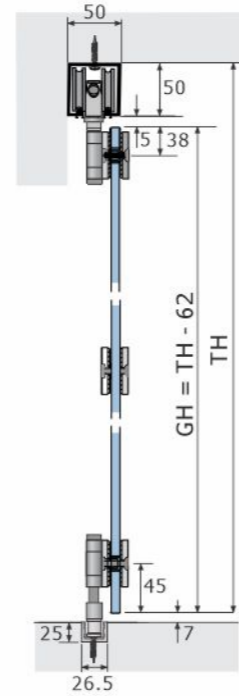

GLASS SLIDING FOLDING SYSTEM 103 H

Start panel with top and bottom wall to glass hinges | Folding panel with top, bottom hinges, bottom locking device and centre hinge with outside handle | Folding panel with top, bottom roller & centre hinges | End panel with top and bottom roller device