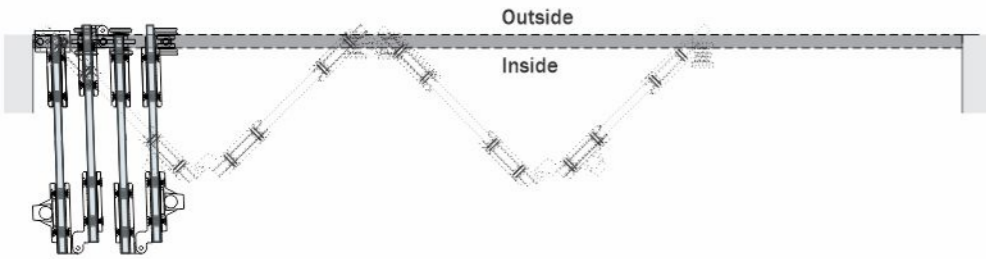

Calculation of Glass weight

Thickness of glass	Approx weight per sq.ft
6mm	1.40kg
8mm	1.85kg
10mm	2.35kg
12mm	2.95kg

- Advanced folding mechanism for up to 6 frameless glass panels.
- Glass folding system is designed for both interior and exterior applications.
- Panels are connected using a hinges system.
- Nylon wheels integrated bearing for silent and easy running.
- Integrated bolt lock for security.
- Maximum weight of door : 75kgs/Panel.

AVGSLDF - 103 H
Wall to Glass Connected Hinge
Finish-SSS
SET
₹ 16175.00 /- SET

AVGSLDF - 103 B
Glass to Glass Connected with Stopper
Finish-SSS
SET
₹ 25780.00 /- SET

AVGSLDF - 103 C
Intermediate Roller with Guide Roller
Finish-SSS
SET
₹ 30025.00 /- SET

AVGSLDF - 102 D
End Roller with Guide Roller
Finish-SSS
SET
₹ 16265.00 /- SET

AVSC - 042
Top Alu. Profile
Size : 3600mm, 4800mm
Finish-ALU
PCS
3600mm ₹ 8700.00 /- PCS
4800mm ₹ 11700.00 /- PCS

AVSC - 043
Bottom Alu. Profile
Size : 3600mm, 4800mm
Finish-ALU
PCS
3600mm ₹ 4280.00 /- PCS
4800mm ₹ 5980.00 /- PCS

AVSEAL - 013
Top Profile Seal for AVSC-042
Finish-PVC
MTR
₹ 380.00 /- MTR

Accessories

AVGSLDF - 103 B-H
Glass to Glass Connected without Stopper
Finish-SSS
SET
₹ 21975.00 /- SET

AVGSLDF - 102 S
Glass Sliding Folding Stopper
Finish-SSS
PCS
₹ 5520.00 /- PCS

Ordering Information for Glass Sliding Folding System - 103 H (Height up to 2700mm)

	AVGSLDF - 103 - H	AVGSLDF - 103 - B	AVGSLDF - 103 - C	AVGSLDF - 102 - D	AVGSLDF - 102 - S	MRP
	1 Set	1 Set	--	1 Set	--	₹ 58220.00 /-
	2 Set	1 Set	--	1 Set	1 Pcs	₹ 79915.00 /-
	2 Set	2 Set	--	2 Set	--	₹ 116440.00 /-
	1 Set	1 Set	1 Set	--	--	₹ 71980.00 /-
	2 Set	1 Set	1 Set	--	1 Pcs	₹ 93675.00 /-
	2 Set	2 Set	2 Set	--	--	₹ 143960.00 /-
	1 Set	2 Set	1 Set	1 Set	--	₹ 114025.00 /-
	2 Set	2 Set	1 Set	1 Set	1 Pcs	₹ 135720.00 /-
	2 Set	2 Set	2 Set	2 Set	--	₹ 176490.00 /-
	1 Set	2 Set	2 Set	--	--	₹ 127785.00 /-
	2 Set	2 Set	2 Set	--	1 Pcs	₹ 149480.00 /-
	2 Set	2 Set	2 Set	--	--	₹ 143960.00 /-
	1 Set	3 Set	2 Set	1 Set	--	₹ 175350.00 /-
	2 Set	3 Set	2 Set	1 Set	1 Pcs	₹ 191525.00 /-
	2 Set	6 Set	4 Set	2 Set	--	₹ 339660.00 /-

* AVSEAL - 013 - as per Require