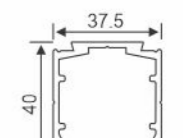

NORMAL WOODEN SLIDING FITTING

SYNCHRO WOODEN SLIDING FITTING

SLIDING TRACK

SSS ₹ 1800.00 /- SET

AVSLD 078
Wooden Sliding Fitting
For 100kg Door

SSS ₹ 8239.00 /- SET

AVSLD 078 H
Wooden Sliding Fitting
For 100kg Door