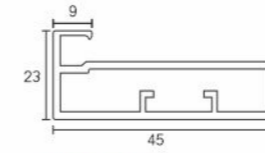

AVAP 076 A
Aluminium Profile
For 6mm Glass
Size : 3000mm

ALU	₹ 2170.00 /- PCS
CPB	₹ 2550.00 /- PCS
SS	₹ 2300.00 /- PCS