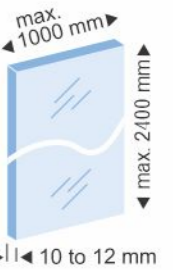

Soft Close Glass Sliding Fitting

- Stainless Steel body.
- For 10 mm to 12 mm glass.
- Nylon wheels with integrated bearings.
- Easy to assemble & dismantle the glass.
- Trouble free operation.
- For straight glass sliding door.
- Maximum glass weight : 80kgs/Panel.