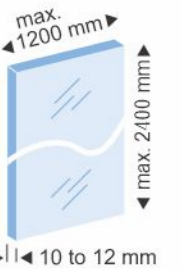

AVSC 038 B
Aluminum Profile
Finish : ALU
Size : 2440mm (8), 3660mm (12)

8 ₹ 13000.00 /- PCS
12 ₹ 19000.00 /- PCS

SS- Stainless Steel

GLASS SLIDING FITTING

Glass Sliding Fitting

- Stainless Steel body.
- For 10 mm to 12 mm glass.
- Nylon wheels with integrated bearings.
- Easy to assemble & dismantle the glass.
- Trouble free operation.
- For straight glass sliding door.
- Maximum glass weight : 90kgs/Panel.