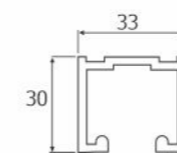

SLIDING TRACK

AVSC 005

Aluminum Profile
Finish : ALU
Size : 2440mm (8), 3000mm (10), 3660mm (12)

8	₹ 2160.00 /- PCS
10	₹ 2700.00 /- PCS
12	₹ 3240.00 /- PCS

SS- Stainless Steel