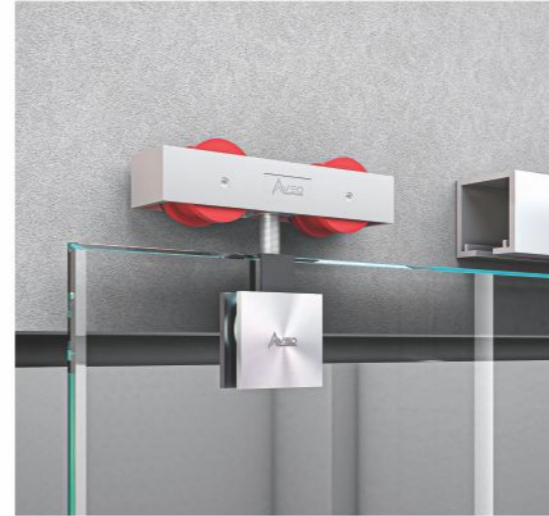

GLASS SLIDING FITTING

Glass Sliding Fitting

- Stainless Steel body.
- For 10 mm to 12 mm glass.
- Polycarbon wheels with integrated bearings.
- Easy to assemble & dismantle the glass.
- Trouble free operation.
- For straight glass sliding door.
- Maximum glass weight : 100kgs/Panel.

NORMAL GLASS SLIDING FITTING

SSS ₹ 5700.00 /- SET

AVSLD 051
Glass Sliding Fitting
100kg Weight Capacity
Material : SS Patch

SSS ₹ 6000.00 /- SET

AVSLD 052
Glass Sliding Fitting
100kg Weight Capacity
Material : SS Patch

SSS ₹ 8200.00 /- SET

AVSLD 011 F
Glass Sliding Fitting
100kg Weight Capacity
Material : SS Patch

SSS ₹ 9200.00 /- SET

AVSLD 012 F
Glass Sliding Fitting
100kg Weight Capacity
Material : SS Patch

SSS ₹ 9500.00 /- SET

AVSGSF 061 F
Glass Sliding Fitting
100kg Weight Capacity
Material : SS Patch

SYNCHRO GLASS SLIDING FITTING

SSS ₹ 30181.00 /- SET

AVSLD 051 H
Synchro Glass Sliding Fitting
100kg Weight Capacity
Material : SS Patch

SSS ₹ 30781.00 /- SET

AVSLD 052 H
Synchro Glass Sliding Fitting
100kg Weight Capacity
Material : SS Patch

SSS ₹ 35181.00 /- SET

AVSLD 011 F-H
Synchro Glass Sliding Fitting
100kg Weight Capacity
Material : SS Patch

SSS ₹ 37181.00 /- SET

AVSLD 012 F-H
Synchro Glass Sliding Fitting
100kg Weight Capacity
Material : SS Patch

SSS ₹ 37781.00 /- SET

AVSGSF 061 F-H
Synchro Glass Sliding Fitting
100kg Weight Capacity
Material : SS Patch

SLIDING TRACK

AVSC 038
Aluminum Profile
Finish : ALU
Size : 2440mm (8), 3660mm (12)

8 ₹ 3400.00 /- PCS
12 ₹ 5100.00 /- PCS

AVSC 038 A
Aluminum Profile
Finish : ALU
Size : 2440mm (8), 3660mm (12)

8 ₹ 4480.00 /- PCS
12 ₹ 6720.00 /- PCS

AVSC 038 B
Aluminum Profile
Finish : ALU
Size : 2440mm (8), 3660mm (12)

8 ₹ 13000.00 /- PCS
12 ₹ 19000.00 /- PCS

SS- Stainless Steel