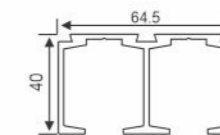

AVSGSF 030
Aluminum Profile
Finish : ALU
Size : 2440mm (8), 3660mm (12)

8 ₹ 8500.00 /- PCS
12 ₹ 12500.00 /- PCS