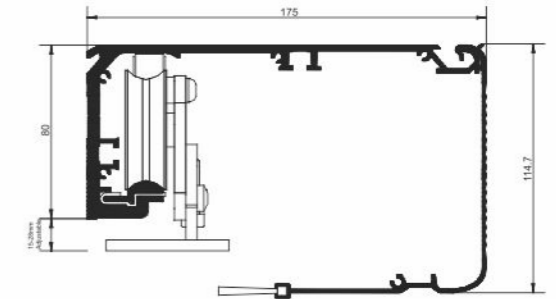

ACCESSORIES

₹ 6000.00 /- Pcs AVSLD 9001 M Motion Sensor	₹ 4000.00 /- Pcs AVSLD 7001 R Function Remote	₹ 8000.00 /- Pcs AVSLD 9001 I Safety Beam	₹ 1300.00 /- Pcs AVSLD 9001 B Safety Beam	₹ 3700.00 /- Pcs AVSC 7001 B Aluminium Profile for Safety Beam
₹ 19500.00 /- Pcs AVSLD 7001 S Access Control	₹ 6000.00 /- Pcs AVSLD 7001 O Hand Sensor