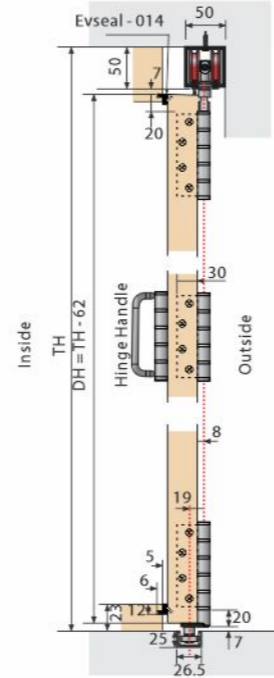

WOODEN SLIDING FOLDING SYSTEM 102 P

NOTE : Please check if height above 7'0" need extra hinge.

- Advanced folding mechanism for up to 6 wooden panels.
- Wooden folding system is designed for both interior and exterior applications.
- Panels are connected using a hinges system.
- Nylon wheels integrated bearing for silent and easy running.
- Maximum door weight : 75kgs/Panel

₹ 8845.00 /- SET AVWSLDF - 102 P Top & Bottom Pivot Finish-SSS	₹ 9000.00 /- SET AVWSLDF - 102 B Wooden Sliding Folding Hinge with Handle Finish-SSS	₹ 17830.00 /- SET AVWSLDF - 102 C Intermediate Hanger Roller with Guide Roller for Wooden Sliding Folding Finish-SSS	₹ 12690.00 /- SET AVWSLDF - 102 D End Roller with Guide Roller for Wooden Sliding Folding Finish-SSS

₹ 3225.00 /- PCS AVWSLDF - 102 B - H Wooden Sliding Folding Hinge (Extra Hinge for B) Finish-SSS	₹ 8700.00 /- PCS (3600mm) ₹ 11700.00 /- PCS (4800mm) AVSC - 042 Top Alu. Profile Size-3600/4800mm Finish-ALU	₹ 4280.00 /- PCS (3600mm) ₹ 5980.00 /- PCS (4800mm) AVSC - 043 Bottom Alu. Profile Size-3600/4800mm Finish-ALU	₹ 380.00 /- MTR (AVSEAL-013) ₹ 1400.00 /- MTR (AVSEAL-014) ₹ 1040.00 /- MTR (AVSEAL-015) AVSEAL - 013 / 014 / 015 Track / Frame / Door Seal

Ordering Information for Wooden Sliding Folding System - 102 P

	AVWSLDF 102 P	AVWSLDF 102 B	AVWSLDF 102 C	AVWSLDF 102 D	AVWSLDF 102 B-H	MRP
	1 Set	1 Set	--	1 Set	Optional	₹ 30535.00 /-
	2 Set	1 Set	--	1 Set	Optional	₹ 39380.00 /-
	2 Set	2 Set	--	2 Set	Optional	₹ 61070.00 /-
	1 Set	1 Set	1 Set	--	Optional	₹ 35675.00 /-
	2 Set	1 Set	1 Set	--	Optional	₹ 44520.00 /-
	2 Set	2 Set	2 Set	--	Optional	₹ 71350.00 /-
	1 Set	2 Set	1 Set	1 Set	Optional	₹ 57365.00 /-
	2 Set	2 Set	1 Set	1 Set	Optional	₹ 66210.00 /-
	2 Set	4 Set	2 Set	2 Set	Optional	₹ 114730.00 /-
	1 Set	2 Set	2 Set	--	Optional	₹ 62505.00 /-
	2 Set	2 Set	2 Set	--	Optional	₹ 71350.00 /-
	2 Set	4 Set	4 Set	--	Optional	₹ 125010.00 /-
	1 Set	3 Set	2 Set	1 Set	Optional	₹ 84195.00 /-
	2 Set	3 Set	2 Set	1 Set	Optional	₹ 93040.00 /-
	2 Set	6 Set	4 Set	2 Set	Optional	₹ 168390.00 /-

* AVSEAL - 013/014/015 - as per Require

Abbreviations - GH - Glass Height / TH - Total Height