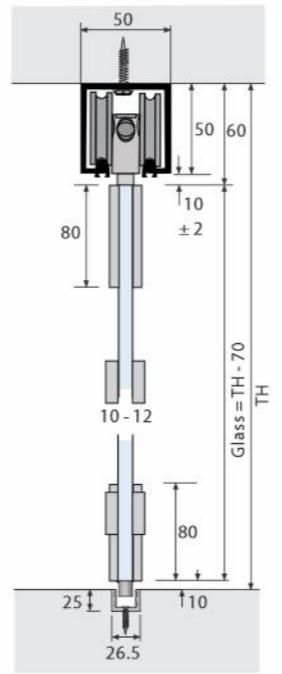

Calculation of Glass weight

Thickness of glass	Approx weight per sq.ft
6mm	1.40kg
8mm	1.85kg
10mm	2.35kg
12mm	2.95kg

- Advanced glass center folding mechanism for up to 6 frameless glass panels with professional design concept.
- Center folding system is designed for both interior and exterior applications.
- Panels are connected using a hinges system.
- Nylon wheels integrated bearing for silent and easy running.
- Maximum weight of door : 75kgs/Panel.
- Minimum Panel Width : 500mm.

AVGSLDF - 202 P Top & Bottom Pivot Finish-SSS ₹ 16825.00 / SET	AVGSLDF - 202 B Glass to Glass Connected Hinge Finish-SSS ₹ 10100.00 / SET	AVGSLDF - 202 E Intermediate Hanger Roller with Bottom Guide Roller Finish-SSS ₹ 18315.00 / SET	AVSC - 042 Top Alu. Profile Size : 3600mm / 4800mm Finish-ALU ₹ 8700.00 / PCS ₹ 11700.00 / PCS

AVSC - 043 Bottom Alu. Profile Size : 3600mm / 4800mm Finish-ALU ₹ 4280.00 / PCS ₹ 5980.00 / PCS	AVSEAL - 013 Top Profile Seal for AVSC-042 Finish-PVC ₹ 380.00 / MTR	AVGSLDF - 102 E Glass Sliding Folding Handle (Optional) Finish-SSS ₹ 5520.00 / PCS

Ordering Information for Glass Center Folding System - 202 P

	AVGSLDF 202 P	AVGSLDE 202 B	AVGSLDF 202 E	AVGSLDF 102 E	MRP
	01 Set	02 Pcs	01 Set	Optional	₹ 97760.00 /-
	02 Set	02 Pcs	01 Set	Optional	₹ 113935.00 /-
	02 Set	04 Pcs	02 Set	Optional	₹ 195520.00 /-
	01 Set	04 Pcs	01 Set	Optional	₹ 149320.00 /-
	02 Set	04 Pcs	01 Set	Optional	₹ 165495.00 /-
	02 Set	08 Pcs	02 Set	Optional	₹ 298640.00 /-
	01 Set	06 Pcs	02 Set	Optional	₹ 230905.00 /-
	02 Set	06 Pcs	02 Set	Optional	₹ 247080.00 /-
	02 Set	12 Pcs	04 Set	Optional	₹ 461810.00 /-
	01 Set	08 Pcs	02 Set	Optional	₹ 282465.00 /-
	02 Set	08 Pcs	02 Set	Optional	₹ 298640.00 /-
	02 Set	16 Pcs	04 Set	Optional	₹ 564930.00 /-
	01 Set	10 Pcs	03 Set	Optional	₹ 364050.00 /-
	02 Set	10 Pcs	03 Set	Optional	₹ 380225.00 /-
	02 Set	20 Pcs	06 Set	Optional	₹ 728100.00 /-

* AVSEAL - 013 - as per Require

Abbreviations - GH - Glass Height / TH - Total Height