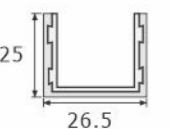

AVSC - 043
Bottom Alu. Profile Size-3600/4800mm Finish-ALU

Ordering Information for Wooden Sliding Folding System - 701

Heavy Side Sliding Folding without bottom guide

	AVWSLDF 701 A1	AVWSLDF 701 B1	AVWSLDF 701 C1	AVWSLDF 701 E1	AVWSLDF 701 F1	MRP
	01	--	--	01	--	₹ 41115.00 /-
	01	01	--	--	01	₹ 56890.00 /-
	02	--	--	02	--	₹ 82230.00 /-
	01	01	01	01	--	₹ 73245.00 /-
	01	02	01	--	01	₹ 89020.00 /-
	02	02	02	02	--	₹ 146490.00 /-

Heavy Side Sliding Folding with bottom guide

	AVWSLDF 701 A	AVWSLDF 701 B	AVWSLDF 701 C	AVWSLDF 701 D	AVWSLDF 701 E	AVWSLDF 701 F	MRP
	01	--	--	--	01	--	₹ 38275.00 /-
	01	01	--	--	--	01	₹ 52930.00 /-
	02	--	--	--	02	--	₹ 76550.00 /-
	01	01	--	01	--	--	₹ 45780.00 /-
	01	01	01	--	--	01	₹ 60435.00 /-
	02	02	--	02	--	--	₹ 91560.00 /-
	01	01	01	--	01	--	₹ 72675.00 /-
	01	02	01	--	--	01	₹ 87330.00 /-
	02	02	02	--	02	--	₹ 145350.00 /-
	01	02	01	01	--	--	₹ 80180.00 /-
	01	02	02	--	--	01	₹ 94835.00 /-
	02	04	02	02	--	--	₹ 160360.00 /-
	01	02	02	--	01	--	₹ 107075.00 /-
	01	03	02	--	--	01	₹ 121730.00 /-
	02	04	04	--	02	--	₹ 214150.00 /-

Abbreviations - GH - Glass Height / TH - Total Height