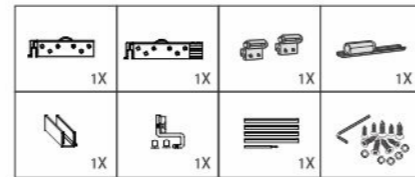

AVSLDF - 081 - A ₹ 10100.00 /- SET
Set of 1 Left Door 90Kgs SET