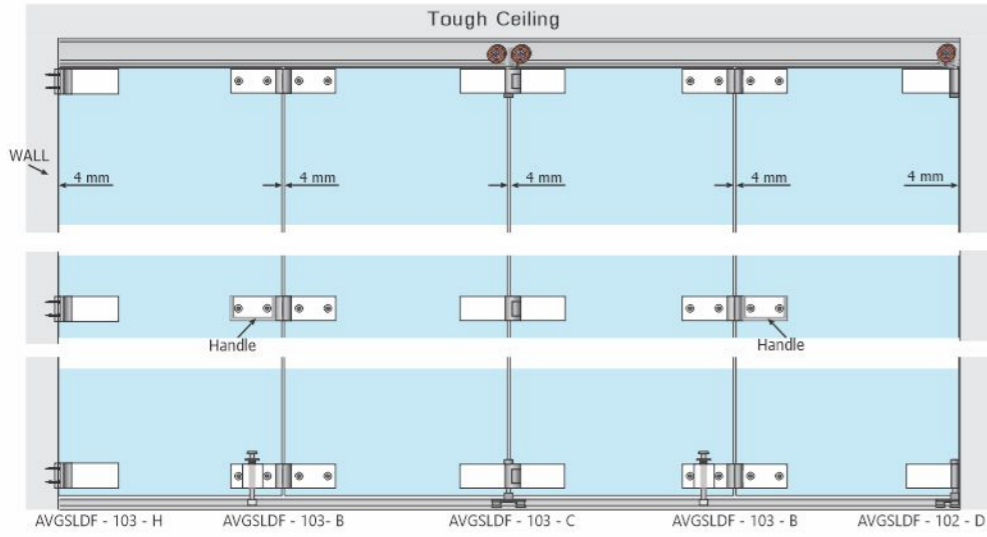

GLASS SLIDING FOLDING SYSTEM 103 H

Start panel with top and bottom wall to glass hinges | Folding panel with top, bottom hinges, bottom locking device and centre hinge with outside handle | Folding panel with top, bottom roller & centre hinges | End panel with top and bottom roller device