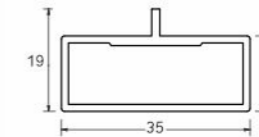

AVAP 1097
Aluminium Profile
Size : 3000mm

ALU	₹ 2030.00 /- PCS
CPB	₹ 2720.00 /- PCS
CPG	₹ 2900.00 /- PCS
SS	₹ 2720.00 /- PCS
YGB	₹ 2900.00 /- PCS
BM	₹ 2720.00 /- PCS
RGB	₹ 2900.00 /- PCS
RGG	₹ 2900.00 /- PCS
SG	₹ 2900.00 /- PCS