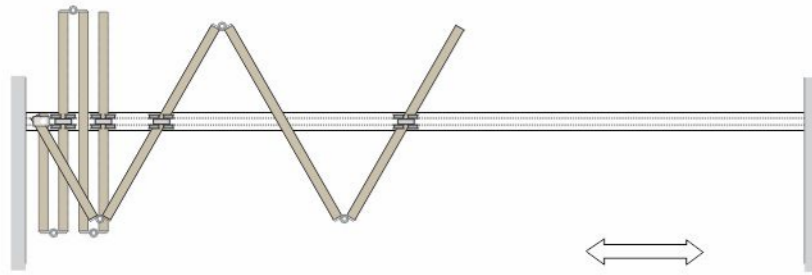

- Wooden center sliding folding system for with or without bottom up to 6 + 1 wooden panels with bottom track.
- The same components are use Left or Right, Inwards or Outwards.
- Smooth and silent operation.
- All panels are connected using a hinges system.
- Maximum door weight : 80kgs/Panel