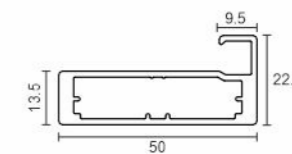

AVAP 076
Aluminium Profile
For 6mm Glass
Size : 3000mm

ALU	₹ 3020.00 /- PCS
CPB	₹ 3450.00 /- PCS
CPG	₹ 3600.00 /- PCS
SS	₹ 3150.00 /- PCS
YGB	₹ 3600.00 /- PCS
BM	₹ 3450.00 /- PCS
RGB	₹ 3600.00 /- PCS
RGG	₹ 3600.00 /- PCS
SG	₹ 3600.00 /- PCS