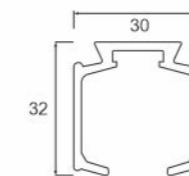

AVSC 401
Aluminum Profile
Size 3660mm (12)
ALU ₹ 4265.00 /- PCS