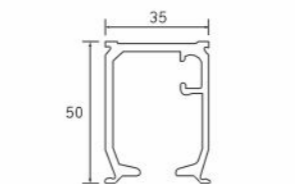

ALU ₹ 8300.00 /- PCS

AVSC 402
Aluminum Profile
Size 3660mm (12)

SLIDING TRACK