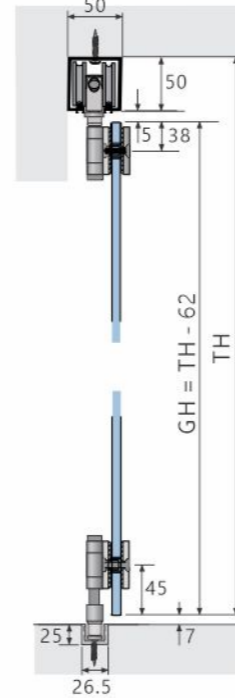

GLASS SLIDING FOLDING SYSTEM 102 P

Start panel with top and bottom pivot device | Folding panel with top, bottom hinges and bottom locking device | Folding panel with top roller & hinges and bottom roller device | End panel with top and bottom roller device