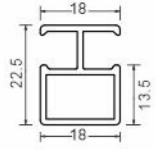

AVAP 076 I
Aluminium 'I' Profile
For 6mm Glass
Size : 3000mm

ALU	₹ 1700.00 /- PCS
CPB	₹ 2400.00 /- PCS
CPG	₹ 2500.00 /- PCS
SS	₹ 2000.00 /- PCS
YGB	₹ 2500.00 /- PCS
BM	₹ 2400.00 /- PCS
RGB	₹ 2500.00 /- PCS
RGG	₹ 2500.00 /- PCS
SG	₹ 2500.00 /- PCS