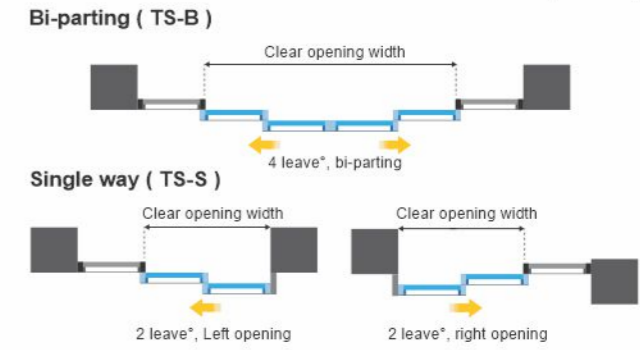

ACCESSORIES

₹ 3000.00 /- Pcs

AVSD 003 Push Button

AUTOMATIC TELESCOPIC DOOR

Model	AVTS 8001 - 2
Opening Width	1000-3000 mm
Door Weight	80kg Perpanel
Opening Speed	0.7 m/s
Closing Speed	0.4 m/s
Passage size	<3000mm
Section space	250mm*150mm (H*D)
Hold open time	0-60s
Power input	110V/220VAC 50/ 60Hz
Outpower	DC12V/1.5A DC24V/1A
Motor	Brushless DCelectric motor
Motor rated wattage	40 ~60W
Level of protection	Ip20
Ambient temperature	-20°C ~+45°C