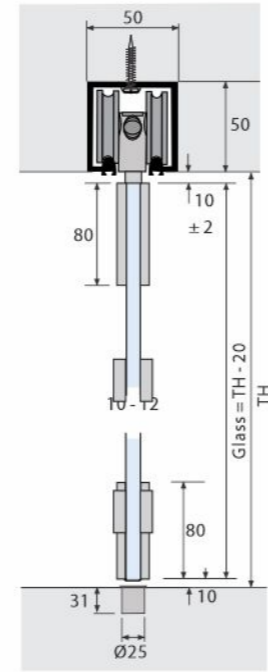

Calculation of Glass weight

Thickness of glass	Approx weight per sq.ft
6mm	1.40kg
8mm	1.85kg
10mm	2.35kg
12mm	2.95kg

- Advanced glass center folding mechanism for up to 6 frameless glass panels with professional design concept without bottom guide channel.
- Center folding system is designed for both interior and exterior applications.
- Panels are connected using a hinges system.
- Nylon wheels integrated bearing for silent and easy running.
- Maximum weight of door : 75kgs/Panel.
- Minimum Panel Width : 500mm.

₹ 7725.00 /- SET AVGSLDF - 202 H Wall to Glass Connected Hinge Finish-SSS	₹ 10100.00 /- SET AVGSLDF - 202 B Glass to Glass Connected Hinge Finish-SSS	₹ 11635.00 /- SET AVGSLDF - 202 C Intermediate Hanger Roller Finish-SSS	₹ 6800.00 /- SET AVPF - 783 Turn Knob Lock for 8mm to 12mm Finish-SSS

3600mm ₹ 8700.00 /- PCS 4800mm ₹ 11700.00 /- PCS AVSC - 042 Top Alu. Profile Size : 3600mm / 4800mm Finish-ALU	₹ 380.00 /- MTR AVSEAL - 013 Top Profile Seal for AVSC-042 Finish-PVC	₹ 5520.00 /- PCS AVGSLDF - 102 E Glass Sliding Folding Handle (Optional) Finish-SSS

Ordering Information for Glass Center Folding System - 202 H (without bottom track)

	AVGSLDF 202 H	AVGSLDE 202 B	AVGSLDF 202 C	AVGSLDF 102 E	MRP
	01 Set	02 Pcs	01 Pcs	Optional	₹ 39560.00 /-
	02 Set	02 Pcs	01 Pcs	Optional	₹ 47285.00 /-
	02 Set	04 Pcs	02 Pcs	Optional	₹ 79120.00 /-
	01 Set	04 Pcs	01 Pcs	Optional	₹ 59760.00 /-
	02 Set	04 Pcs	01 Pcs	Optional	₹ 67485.00 /-
	02 Set	08 Pcs	02 Pcs	Optional	₹ 119520.00 /-
	01 Set	06 Pcs	02 Pcs	Optional	₹ 95595.00 /-
	02 Set	06 Pcs	02 Pcs	Optional	₹ 99320.00 /-
	02 Set	12 Pcs	04 Pcs	Optional	₹ 183190.00 /-
	01 Set	08 Pcs	02 Pcs	Optional	₹ 111795.00 /-
	02 Set	08 Pcs	02 Pcs	Optional	₹ 119520.00 /-
	02 Set	16 Pcs	04 Pcs	Optional	₹ 223590.00 /-
	01 Set	10 Pcs	03 Pcs	Optional	₹ 143630.00 /-
	02 Set	10 Pcs	03 Pcs	Optional	₹ 151355.00 /-
	02 Set	20 Pcs	06 Pcs	Optional	₹ 287260.00 /-

* AVSEAL - 013 - as per Require

Abbreviations - GH - Glass Height / TH - Total Height