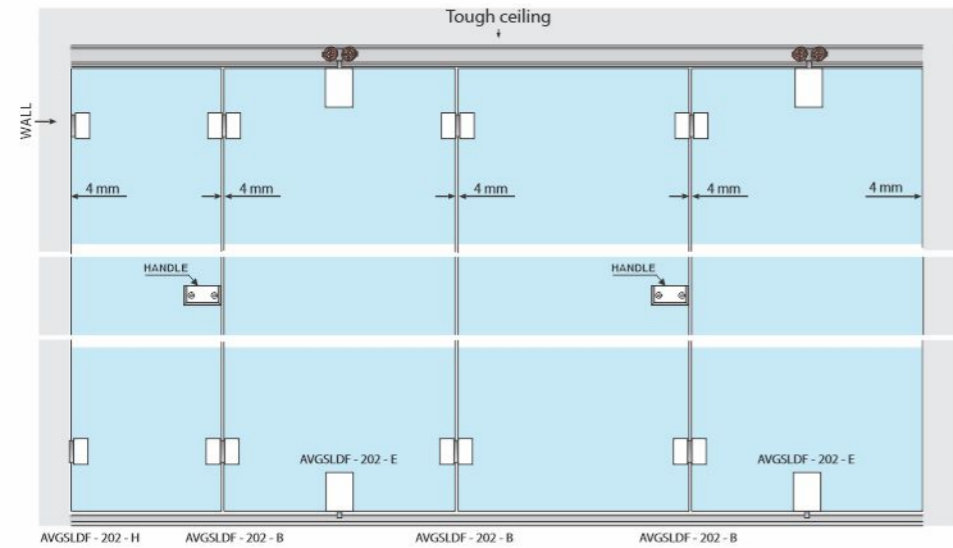

GLASS CENTER FOLDING SYSTEM 202 H

Start panel with top and bottom wall to glass hinge	Folding panel connected with top, bottom roller and connected hinge device	Folding panel connected with top, bottom roller and connected hinge device	End panel connected with top, bottom roller and connected hinge device
Folding Door/2	800mm	800mm	800mm