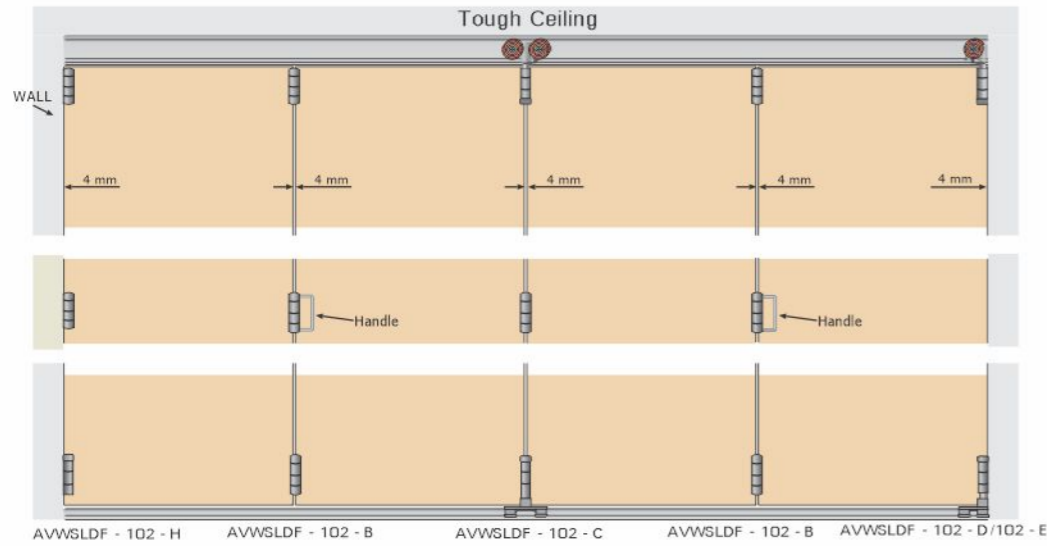

WOODEN SLIDING FOLDING SYSTEM 102 H

Start panel with top and bottom bearing hinge for wall | Folding panel with top, bottom and centre hinge with handle | Folding panel with top roller and bottom roller, centre hinges | End panel with top and bottom roller