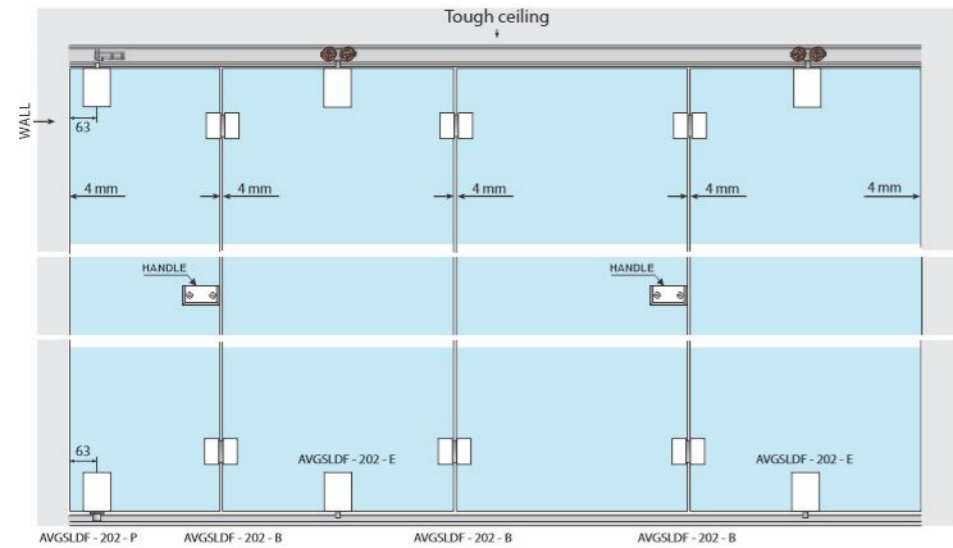

GLASS CENTER FOLDING SYSTEM 202 P

Start panel connected with top and bottom pivot	Folding panel connected with top, bottom roller and connected hinge	Folding panel connected with top, bottom roller and connected hinge	End panel connected with top, bottom roller and connected hinge
Folding Door/2+63	800mm	800mm	800mm