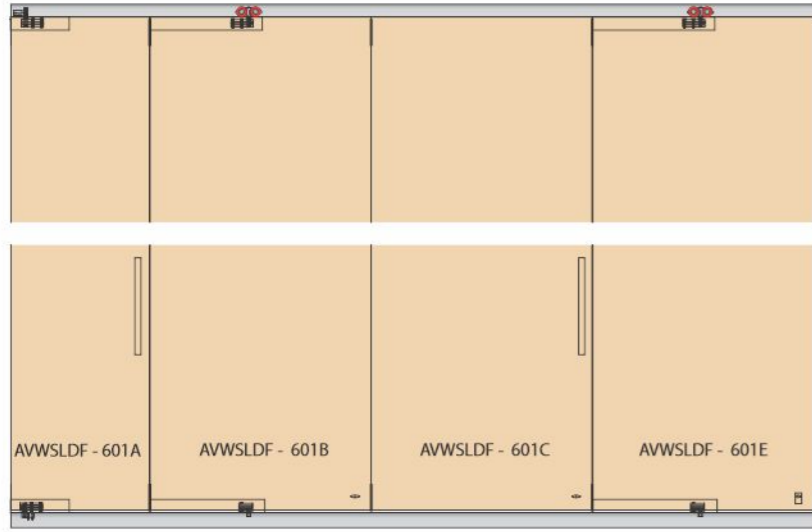

WOODEN CENTER SLIDING FOLDING SYSTEM 601

end door leaf, with top pivot and bottom pivot .
Sliding door with top roller and bottom bolt
Sliding door with top and bottom bolt
Sliding door with top roller and bottom locking device