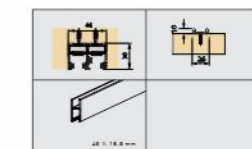

2000mm	3600mm
ALU	₹ 5165.00 /- PCS	₹ 8470.00 /- PCS
SS	₹ 6135.00 /- PCS	₹ 10205.00 /- PCS
BM	₹ 6135.00 /- PCS	₹ 10205.00 /- PCS