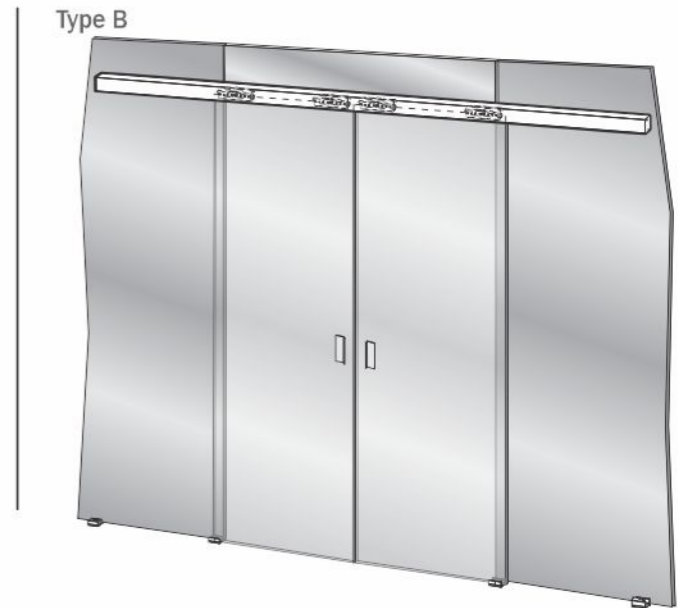

AVSC - 082
Aluminium anodized Profile
Size : 3600 / 4800 mm. PCS

AVSC - 082 A
Aluminium anodized Profile cover use for AVSC-082/083
Size : 3600 / 4800 mm. PCS

Type B