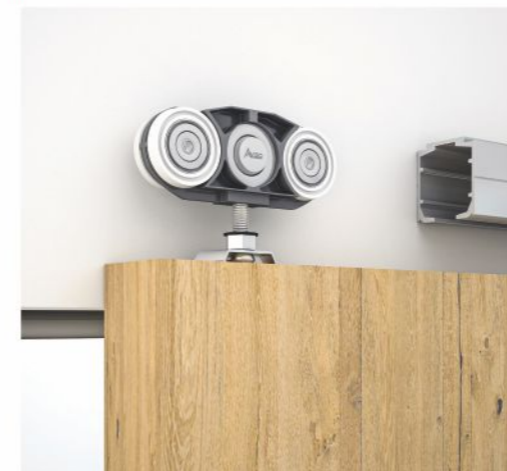

WOODEN SLIDING FITTING

Wooden Sliding Fitting

- Running track for ceiling or wall mounting.
- Installation height 58 mm.
- Nylon wheels with integrated bearings.
- Trouble free operation.
- For 1 wooden door.
- Maximum door weight : 100kgs/Panel.

NORMAL WOODEN SLIDING FITTING

SYNCHRO WOODEN SLIDING FITTING

SLIDING TRACK

SSS ₹ 1800.00 /- SET

AVSLD 078
Wooden Sliding Fitting
For 100kg Door

SSS ₹ 8239.00 /- SET

AVSLD 078 H
Wooden Sliding Fitting
For 100kg Door

AVSGSF 029
Aluminum Profile
Finish : ALU
Size : 2440mm (8), 3660mm (12)

8	₹ 3400.00 /- PCS
12	₹ 4990.00 /- PCS