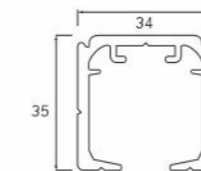

SLIDING TRACK

AVSC 028
Aluminum Profile
Size 3660mm (12)

ALU ₹ 5600.00 /- PCS