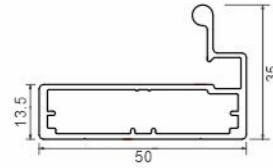

AVAP 1031 A
Aluminium Profile with Handle
For 6mm Glass
Size : 3000mm

ALU	₹ 3450.00 /- PCS
CPB	₹ 3800.00 /- PCS
CPG	₹ 4000.00 /- PCS
SS	₹ 3550.00 /- PCS
YGB	₹ 3650.00 /- PCS
BM	₹ 3800.00 /- PCS
RGB	₹ 4000.00 /- PCS
RGG	₹ 4000.00 /- PCS
SG	₹ 4000.00 /- PCS