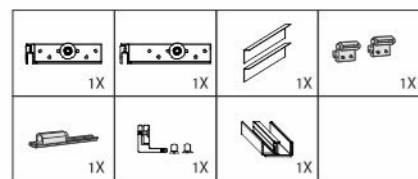

Features :

- Use for partition kitchens, lounges, bedrooms, offices, conference rooms, etc.
- Telescopic synchro system for open spaces up to 1.8 to 4 metres.
- Telescopic synchro opening system of 2, 3 or 4 doors.
- Clear passage with no bottom profile.
- Aluminium anodized profile.
- Sliding glass 10 or 12 mm.
- Ball bearing well system for smooth opening.
- Mounted and tensed transmission system for a quick assembly.
- Wall, ceiling and dropped ceiling mounted.
- Sliding Glass 10mm Maximum Height 3000mm
- Sliding Glass 12mm Maximum Height 2800mm
- Fix Glass use by only 10mm