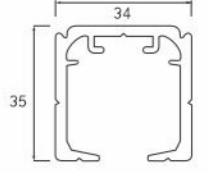

AVSC 028 ₹ 5600.00 /- PCS
Aluminum Profile for AVSLD 028
Finish : ALU
Size 3660mm (12)