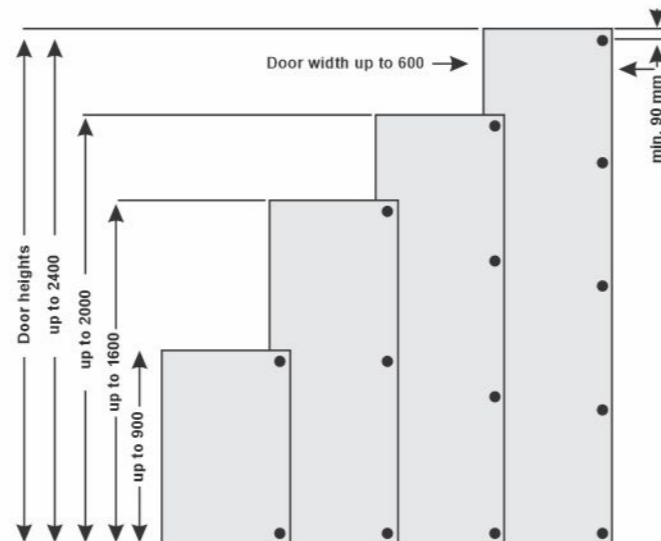

Auto Hinges

The number of hinges needed for each door depends on the width of the door, the height of the door and the type of material the door is made of. It varies in particular practices. The hinge installation proposal listed on the right is only for your reference. Experiment is suggested in an uncertain situation.

If in doubt, It is advisable to produce a trial mounting or to increase the number of hinges.

For reasons of stability, distance X between the hinges must always be made as large as possible.