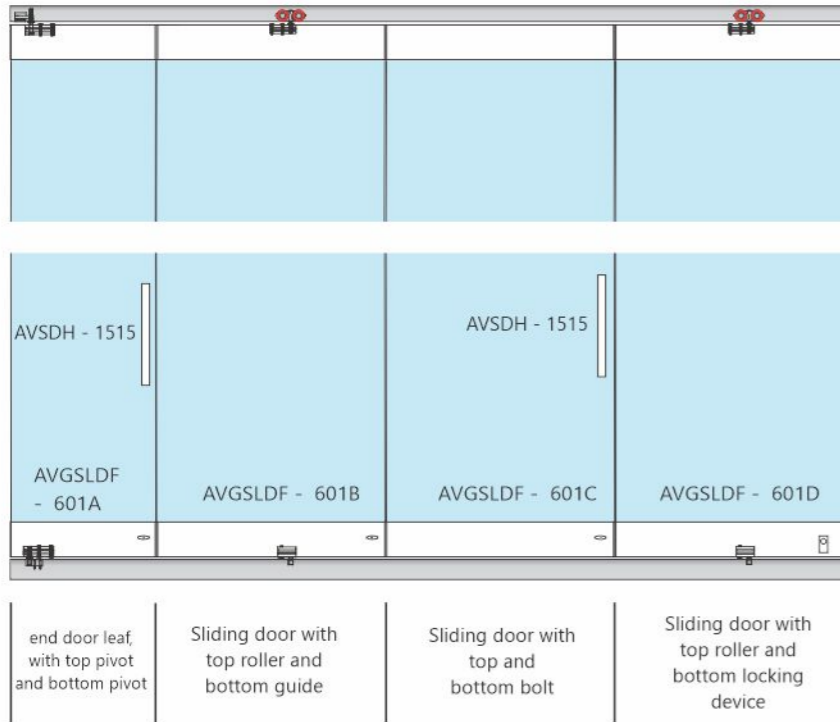

GLASS SLIDING FOLDING SYSTEM 601

- Glass centre sliding folding system for with or without bottom guide up to 6+1 glass panels.
- The same components are use Left or Right, Inwards or Outwards.
- Fully integrated locking system.
- All panels are connected using a hinges with profile system.
- Maximum weight of door : 80kgs/panel.

ALU ₹ 45880.00 /- SET SS ₹ 50145.00 /- SET BK APO RG APO YG APO AVGSLDF - 601 A Complete set with pivot (with bottom track) Size-300mm-900mm SET	ALU ₹ 48280.00 /- SET SS ₹ 52545.00 /- SET BK APO RG APO YG APO AVGSLDF - 601 B Complete set with top roller (with bottom track) Size-300mm-900mm SET	ALU ₹ 41335.00 /- SET SS ₹ 45600.00 /- SET BK APO RG APO YG APO AVGSLDF - 601 C Complete set with bottom bolt (with bottom track) Size-300mm-900mm SET	ALU ₹ 43525.00 /- SET SS ₹ 47790.00 /- SET BK APO RG APO YG APO AVGSLDF - 601 D Complete set with top roller & Lock (with bottom track) Size-300mm-900mm SET	ALU ₹ 41580.00 /- SET SS ₹ 45850.00 /- SET BK APO RG APO YG APO AVGSLDF - 601 E Complete set with top roller & lock device (with bottom track) Size-300mm-900mm SET

ALU ₹ 45960.00 /- SET SS ₹ 50225.00 /- SET BK APO RG APO YG APO AVGSLDF - 601 F Complete set with pivot & lock Device (with bottom track) Size-400mm-900mm SET	ALU ₹ 46040.00 /- SET SS ₹ 50305.00 /- SET BK APO RG APO YG APO AVGSLDF - 601 A1 Complete set with pivot (without bottom track) Size-300mm-900mm SET	ALU ₹ 47080.00 /- SET SS ₹ 51345.00 /- SET BK APO RG APO YG APO AVGSLDF - 601 B1 Complete set with roller & lock (without bottom track) Size-300mm-900mm SET	ALU ₹ 42015.00 /- SET SS ₹ 46285.00 /- SET BK APO RG APO YG APO AVGSLDF - 601 C1 Complete set with top roller & Lock (without bottom track) Size-300mm-900mm SET	ALU ₹ 42325.00 /- SET SS ₹ 46590.00 /- SET BK APO RG APO YG APO AVGSLDF - 601 D1 Complete set with top roller & lock device (without bottom track) Size-300mm-900mm SET
ALU ₹ 40380.00 /- SET SS ₹ 44650.00 /- SET BK APO RG APO YG APO AVGSLDF - 601 E1 Complete set with top roller & Lock (without bottom track) Size-300mm-900mm SET	ALU ₹ 46800.00 /- SET SS ₹ 51065.00 /- SET BK APO RG APO YG APO AVGSLDF - 601 F1 Complete set with top roller & lock device (without bottom track) Size-300mm-900mm SET	3600mm ₹ 8700.00 /- PCS 4800mm ₹ 11700.00 /- PCS AVSC - 042 Top Alu. Profile Finish-ALU PCS Size-3600mm, 4800mm * For Track Other Finish as per Order	3600mm ₹ 4280.00 /- PCS 4800mm ₹ 5980.00 /- PCS AVSC - 043 Bottom Alu. Profile Finish-ALU PCS Size-3600mm, 4800mm * For Track Other Finish as per Order	₹ 380.00 /- MTR AVSEAL - 013 Top Track Seal for AVSC-042 Finish-PVC MTR
SS ₹ 2950.00 /- PCS BK APO RG APO YG APO AVSDH - 1515 Glass Door Handle (Ø25mm) for 10mm to 12mm Size-375mm PCS				

Ordering Information for Glass Sliding Folding System - 601

Center sliding folding without bottom guide