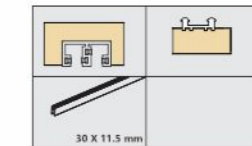

1200mm	1500mm	1800mm
ALU	₹ 3425.00 /- PCS	₹ 4145.00 /- PCS	₹ 4980.00 /- PCS
SS	₹ 4525.00 /- PCS	₹ 5215.00 /- PCS	₹ 6265.00 /- PCS
BM	₹ 4525.00 /- PCS	₹ 5215.00 /- PCS	₹ 6265.00 /- PCS

AVGSF - 017
Aluminium anodized top track, bottom track
and glass fixing profile.
Size: 1200mm, 1500mm, 1800mm