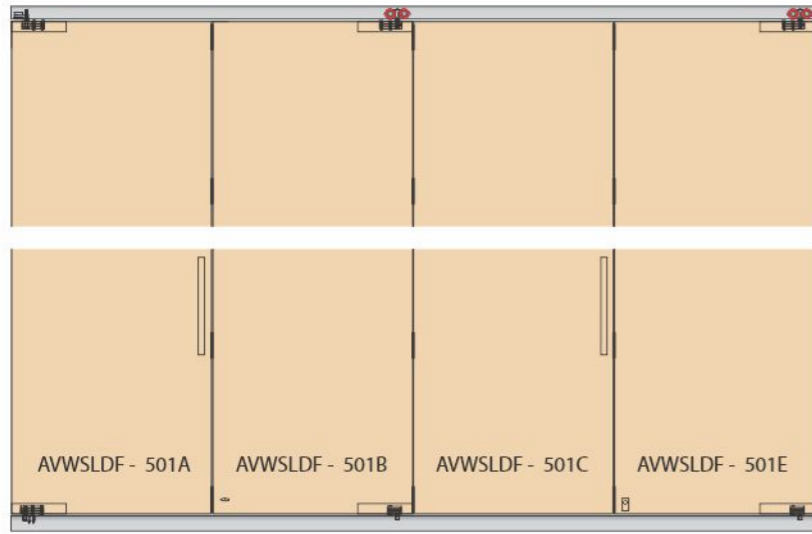

WOODEN SLIDING FOLDING SYSTEM 501