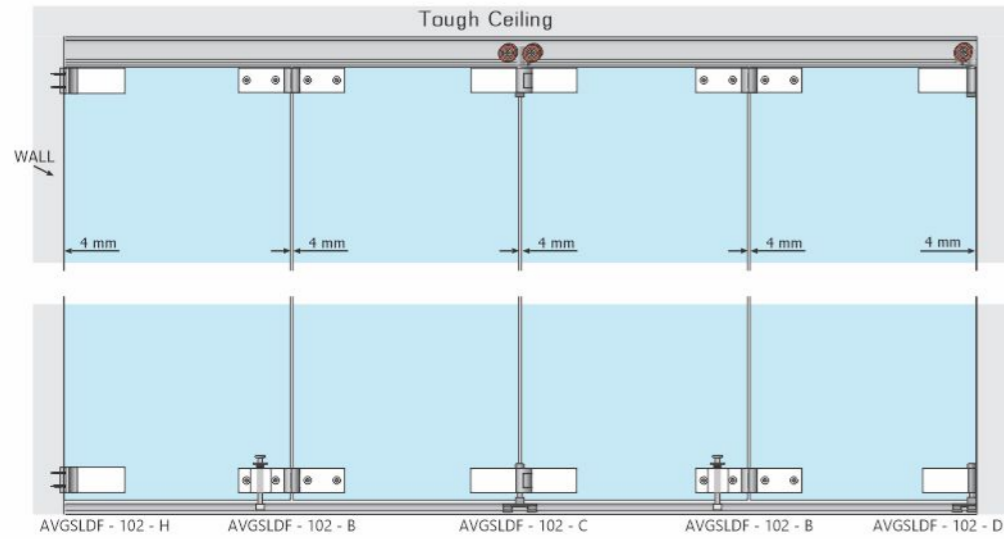

GLASS SLIDING FOLDING SYSTEM 102 H

Calculation of Glass weight

Thickness of glass	Approx weight per sq.ft
6mm	1.40kg
8mm	1.85kg
10mm	2.35kg
12mm	2.95kg

- Advanced folding mechanism for up to 6 frameless glass panels.
- Glass folding system is designed for both interior and exterior applications.
- Panels are connected using a hinges system.
- Nylon wheels integrated bearing for silent and easy running.
- Integrated bolt lock for security.
- Maximum weight of door : 75kgs/Panel.

AVGSLDF - 102 H
Wall to Glass Connected Hinge
Finish-SSS
SET
₹ 10810.00 /- SET

AVGSLDF - 102 B
Glass to Glass Connected with Stopper
Finish-SSS
SET
₹ 15235.00 /- SET

AVGSLDF - 102 C
Intermediate Roller with Guide Roller
Finish-SSS
SET
₹ 23565.00 /- SET

AVGSLDF - 102 D
End Roller with Guide Roller
Finish-SSS
SET
₹ 16265.00 /- SET

3600mm ₹ 8700.00 /- PCS
4800mm ₹ 11700.00 /- PCS
AVSC - 042
Top Alu. Profile
Size : 3600mm, 4800mm
Finish-ALU
PCS

3600mm ₹ 4280.00 /- PCS
4800mm ₹ 5980.00 /- PCS
AVSC - 043
Bottom Alu. Profile
Size : 3600mm, 4800mm
Finish-ALU
PCS

₹ 380.00 /- MTR
AVSEAL - 013
Top Profile Seal for ESC-042
Finish-PVC
MTR

Accessories

₹ 14650.00 /- SET
AVGSLDF - 102 B - H
Glass to Glass Connected without Stopper
SET

₹ 5520.00 /- PCS
AVGSLDF - 102 S
Glass Sliding Folding Stopper
PCS

Ordering Information for Glass Sliding Folding System - 102 H (Height up to 2400mm)

	AVGSLDF - 102 - H	AVGSLDF - 102 - B	AVGSLDF - 102 - C	AVGSLDF - 102 - D	AVGSLDF - 102 - S	MRP
	1 Set	1 Set	--	1 Set	--	₹ 47675.00 /-
	2 Set	1 Set	--	1 Set	1 Pcs	₹ 69370.00 /-
	2 Set	2 Set	--	2 Set	--	₹ 95350.00 /-
	1 Set	1 Set	1 Set	--	--	₹ 54975.00 /-
	2 Set	1 Set	1 Set	--	1 Pcs	₹ 76670.00 /-
	2 Set	2 Set	2 Set	--	--	₹ 109950.00 /-
	1 Set	2 Set	1 Set	1 Set	--	₹ 86475.00 /-
	2 Set	2 Set	1 Set	1 Set	1 Pcs	₹ 108170.00 /-
	2 Set	2 Set	2 Set	2 Set	--	₹ 142480.00 /-
	1 Set	2 Set	2 Set	--	--	₹ 93775.00 /-
	2 Set	2 Set	2 Set	--	1 Pcs	₹ 115470.00 /-
	2 Set	2 Set	2 Set	--	--	₹ 109950.00 /-
	1 Set	3 Set	2 Set	1 Set	--	₹ 125275.00 /-
	2 Set	3 Set	2 Set	1 Set	1 Pcs	₹ 146970.00 /-
	2 Set	6 Set	4 Set	2 Set	--	₹ 250550.00 /-

* AVSEAL - 013 - as per Require

Abbreviations - GH - Glass Height / TH - Total Height