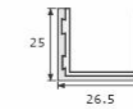

3600mm ₹ 4280.00 /- PCS
4800mm ₹ 5980.00 /- PCS
AVSC - 043
Bottom Alu. Profile
Size : 3600mm, 4800mm
Finish-ALU
PCS