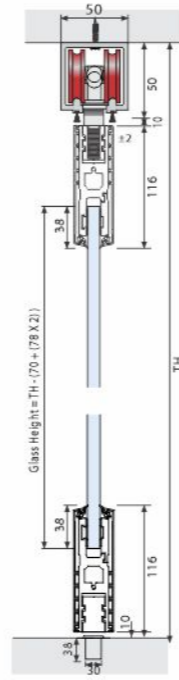

GLASS SLIDING FOLDING SYSTEM 501