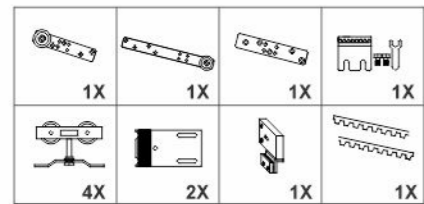

₹ 27000.00 /- SET

AVSLDF - 084 / 2
Complete set with Roller, Guide, Pulley, Tuth belt & Conncing Part (without bottom guide) SET