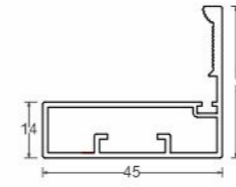

AVAP 038 A
Aluminium Profile With Handle
Size : 3000mm

ALU	₹ 2850.00 /- PCS
CPB	₹ 3150.00 /- PCS
CPG	₹ 3400.00 /- PCS
SS	₹ 2950.00 /- PCS
YGB	₹ 3400.00 /- PCS
BM	₹ 3150.00 /- PCS
RGB	₹ 3400.00 /- PCS
RGG	₹ 3400.00 /- PCS
SG	₹ 3400.00 /- PCS