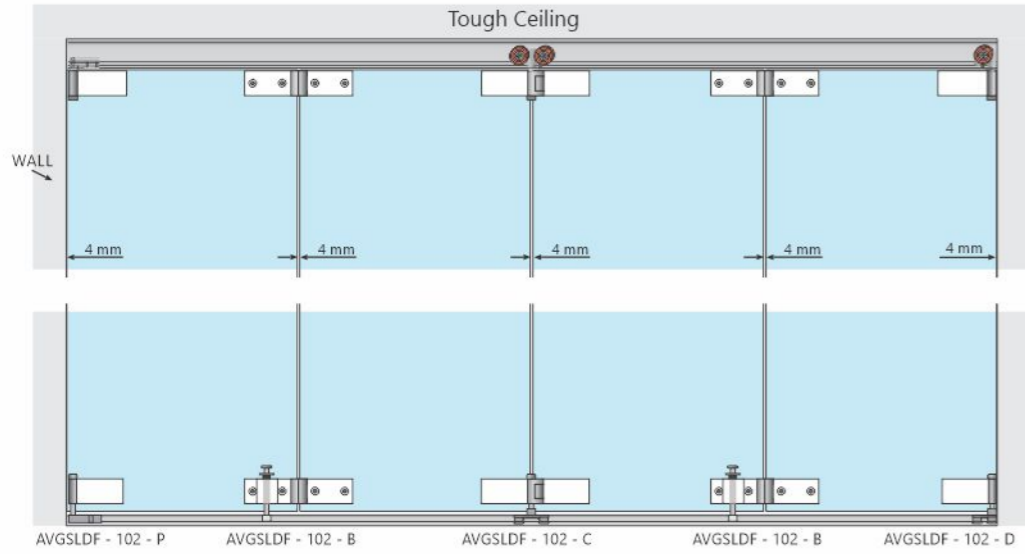

GLASS SLIDING FOLDING SYSTEM 102 P

Start panel with top and bottom pivot device | Folding panel with top, bottom hinges and bottom locking device | Folding panel with top roller & hinges and bottom roller device | End panel with top and bottom roller device