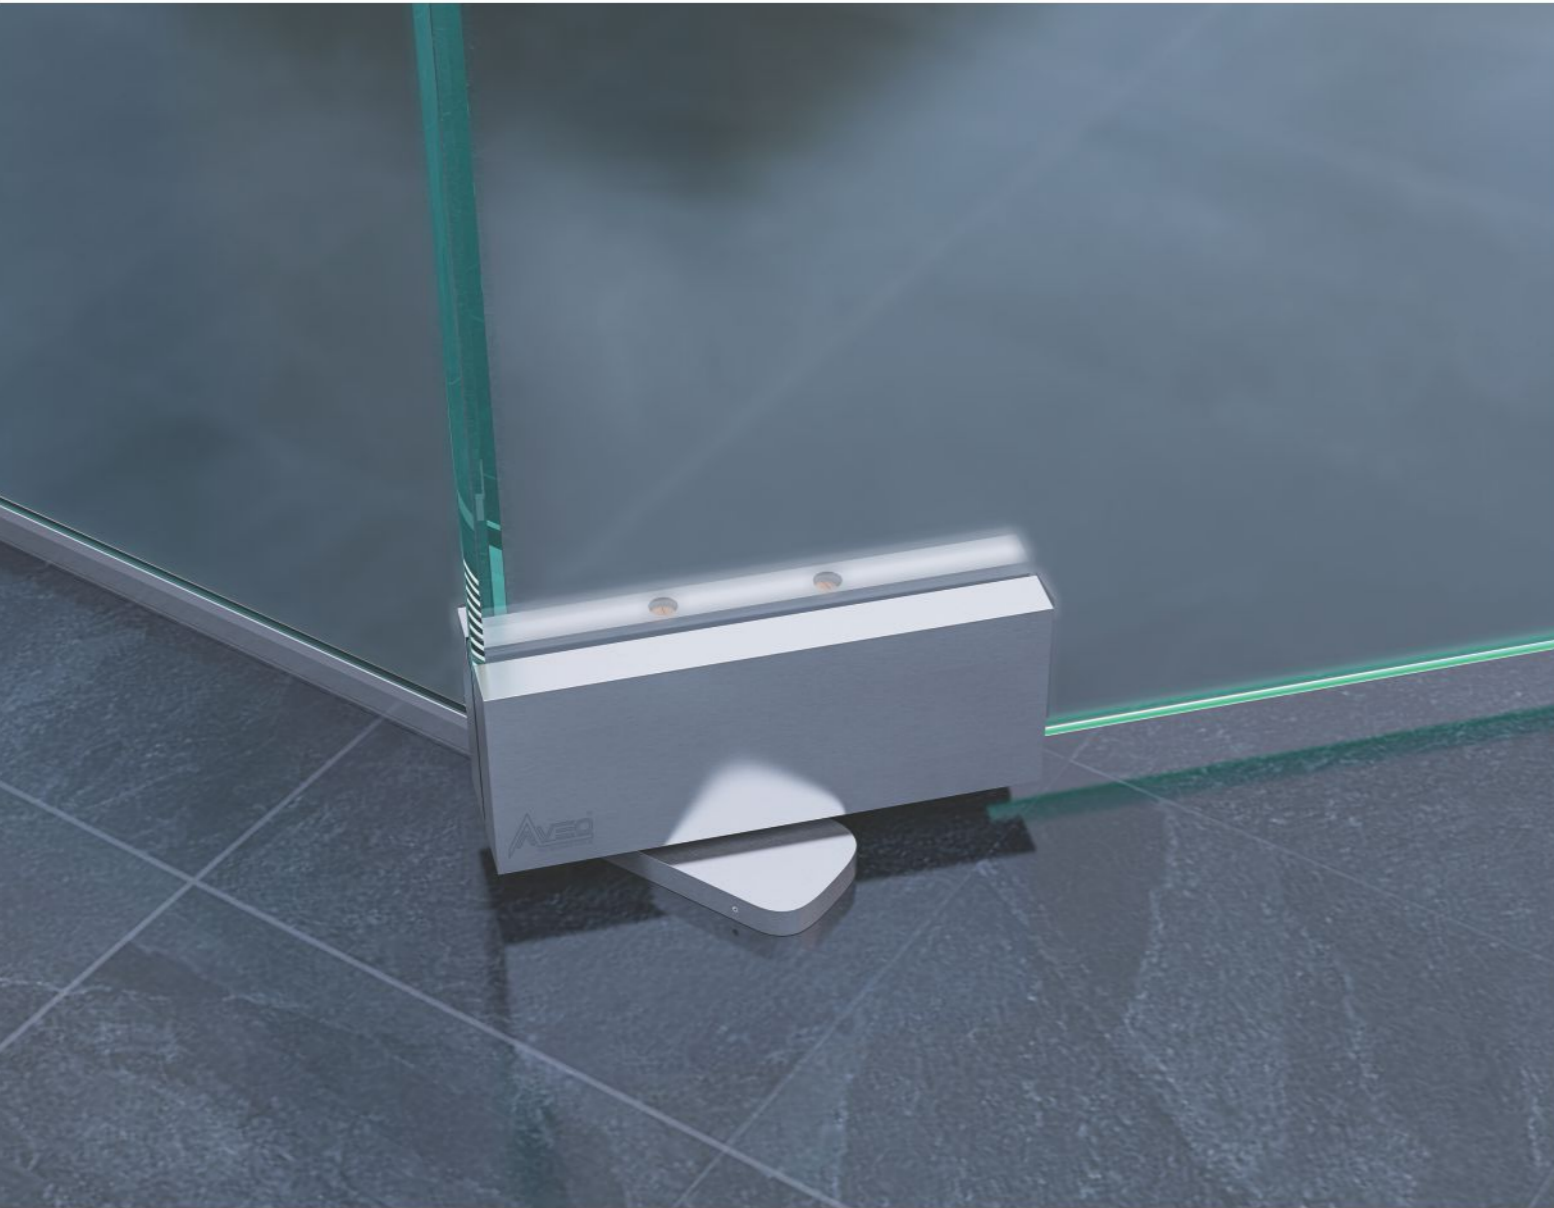

HYDRAULIC HINGE FOR GLASS

SSS	₹ 9500.00 /- PCS
PSS	₹ 10500.00 /- PCS
BK	₹ 11500.00 /- PCS
RG	₹ 12500.00 /- PCS
YG	₹ 12500.00 /- PCS

AVHP 001
Hydraulic Patch
Max Door Width 900mm

SSS	₹ 3100.00 /- PCS
PSS	₹ 3500.00 /- PCS
BK	₹ 3580.00 /- PCS
RG	₹ 4580.00 /- PCS
YG	₹ 4580.00 /- PCS

AVHP 002
Top Patch

SSS	₹ 3900.00 /- PCS
PSS	₹ 4300.00 /- PCS
BK	₹ 4900.00 /- PCS
RG	₹ 5900.00 /- PCS
YG	₹ 5900.00 /- PCS

AVHP 003
Over Panel Patch

SS- Stainless Steel \ PSS- Polish Steel \ BK- Black \ RG- Rose Gold \ YG- Yellow Gold

HYDRAULIC FITTING FOR WOODEN

AWWHP 001

₹ 9000.00 /- PCS

Quick And Easy Installation
Suitable Door Weight: Maximum 100 Kg
Hold Open At 90°
Suitable Door Width: 950mm
Suitable Door Thickness: >40mm
Suitable For Internal Doors With Power Size 3
Standard Package Come Along With Top Pivot Set
Material: SS 304