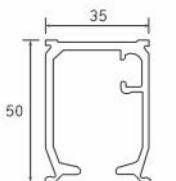

AVSC 402 ₹ 8300.00 /- PCS
Aluminum Profile for AVSLD 402
Finish : ALU
Size : 3660mm (12)

AVSC 402 D ₹ 2355.00 /- PCS
Decorative Alu Track
For AvSLD 402 (3660mm)
Finish : Matt Silver