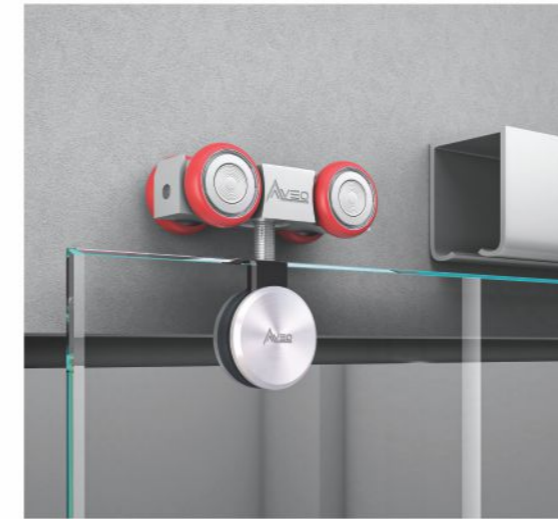

GLASS SLIDING FITTING

Glass Sliding Fitting

- Stainless Steel body.
- For 10 mm to 12 mm glass.
- Nylon wheels with integrated bearings.
- Easy to assemble & dismantle the glass.
- Trouble free operation.
- For straight glass sliding door.
- Maximum glass weight : 80kgs/Panel.