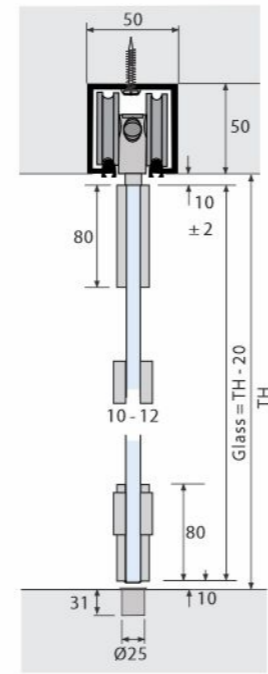

Calculation of Glass weight

Thickness of glass	Approx weight per sq.ft
6mm	1.40kg
8mm	1.85kg
10mm	2.35kg
12mm	2.95kg

- Advanced glass center folding mechanism for up to 6 frameless glass panels with professional design concept without bottom guide channel.
- Center folding system is designed for both interior and exterior applications.
- Panels are connected using a hinges system.
- Nylon wheels integrated bearing for silent and easy running.
- Maximum weight of door : 75kgs/Panel.
- Minimum Panel Width : 500mm.

AVGSLDF - 202 P Top & Bottom Pivot Finish-SSS SET ₹ 16825.00 /- SET	AVGSLDF - 202 B Glass to Glass Connected Hinge Finish-SSS PCS ₹ 10100.00 /- SET	AVGSLDF - 202 C Intermediate Hanger Roller Finish-SSS PCS ₹ 11635.00 /- SET	AVPF - 783 Turn Knob Lock for 8mm to 12mm Finish-SSS PCS ₹ 6800.00 /- SET

AVSC - 042 Top Alu. Profile Size : 3600mm / 4800mm Finish-ALU PCS ₹ 8700.00 /- PCS ₹ 11700.00 /- PCS	AVSEAL - 013 Top Profile Seal for AVSC-042 Finish-PVC MTR ₹ 380.00 /- MTR	AVGSLDF - 102 E Glass Sliding Folding Handle (Optional) Finish-SSS PCS ₹ 5520.00 /- PCS

Ordering Information for Glass Center Folding System - 202 P (without bottom track)

	AVGSLDF 202 P	AVGSLDE 202 B	AVGSLDF 202 C	AVGSLDF 102 E	MRP
	01 Set	02 Pcs	01 Pcs	Optional	₹ 79370.00 /-
	02 Set	02 Pcs	01 Pcs	Optional	₹ 95545.00 /-
	02 Set	04 Pcs	02 Pcs	Optional	₹ 158740.00 /-
	01 Set	04 Pcs	01 Pcs	Optional	₹ 130930.00 /-
	02 Set	04 Pcs	01 Pcs	Optional	₹ 147105.00 /-
	02 Set	08 Pcs	02 Pcs	Optional	₹ 250225.00 /-
	01 Set	06 Pcs	02 Pcs	Optional	₹ 190125.00 /-
	02 Set	06 Pcs	02 Pcs	Optional	₹ 210300.00 /-
	02 Set	12 Pcs	04 Pcs	Optional	₹ 388250.00 /-
	01 Set	08 Pcs	02 Pcs	Optional	₹ 245685.00 /-
	02 Set	08 Pcs	02 Pcs	Optional	₹ 261860.00 /-
	02 Set	16 Pcs	04 Pcs	Optional	₹ 491370.00 /-
	01 Set	10 Pcs	03 Pcs	Optional	₹ 308880.00 /-
	02 Set	10 Pcs	03 Pcs	Optional	₹ 325055.00 /-
	02 Set	20 Pcs	06 Pcs	Optional	₹ 617760.00 /-

* AVSEAL - 013 - as per Require

Abbreviations - GH - Glass Height / TH - Total Height