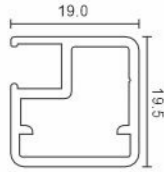

AVAP 019
Aluminium Profile With Handle
Size : 3000mm

ALU	₹ 1650.00 /- PCS
SS	₹ 1750.00 /- PCS