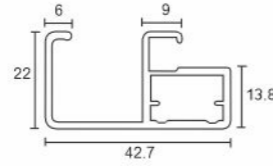

AVAP 045
Aluminium Profile With Handle
Size : 3000mm

ALU	₹ 2600.00 /- PCS
CPB	₹ 2800.00 /- PCS
CPG	₹ 2900.00 /- PCS
SS	₹ 2750.00 /- PCS
YGB	₹ 2900.00 /- PCS
BM	₹ 2800.00 /- PCS
RGB	₹ 2900.00 /- PCS
RGG	₹ 2900.00 /- PCS
SG	₹ 2900.00 /- PCS