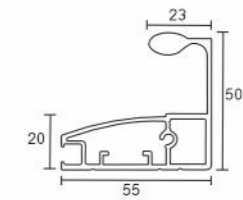

AVAP 067
Aluminium Profile With Handle
Size : 3000mm

ALU	₹ 4000.00 /- PCS
SS	₹ 4500.00 /- PCS