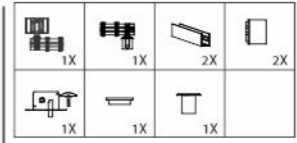

AVWSLDF - 701 A1
Complete set with pivot (without bottom track) Finish-SSS