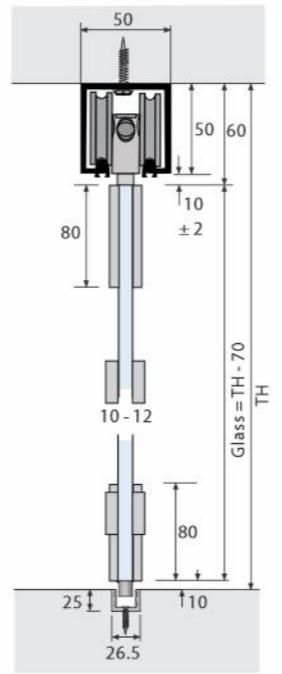

Calculation of Glass weight

Thickness of glass	Approx weight per sq.ft
6mm	1.40kg
8mm	1.85kg
10mm	2.35kg
12mm	2.95kg

- Advanced glass center folding mechanism for up to 6 frameless glass panels with professional design concept.
- Center folding system is designed for both interior and exterior applications.
- Panels are connected using a hinges system.
- Nylon wheels integrated bearing for silent and easy running.
- Maximum weight of door : 75kgs/Panel.
- Minimum Panel Width : 500mm.

₹ 7725.00 / SET AVGSLDF - 202 H Wall to Glass Connected Hinge PCS Finish-SSS	₹ 10100.00 / SET AVGSLDF - 202 B Glass to Glass Connected Hinge PCS Finish-SSS	₹ 18315.00 / SET AVGSLDF - 202 E Intermediate Hanger Roller with Bottom Guide Roller SET Finish-SSS	₹ 8700.00 / PCS ₹ 11700.00 / PCS AVSC - 042 Top Alu. Profile PCS Size : 3600mm / 4800mm Finish-ALU

₹ 4280.00 / PCS ₹ 5980.00 / PCS AVSC - 043 (16) Bottom Alu. Profile PCS Size : 3600mm / 4800mm Finish-ALU	₹ 380.00 / MTR AVSEAL - 013 Top Profile Seal for AVSC-042 MTR Finish-PVC	₹ 5520.00 / PCS AVGSLDF - 102 E Glass Sliding Folding Handle (Optional) PCS Finish-SSS

Ordering Information for Glass Center Folding System - 202 H

	AVGSLDF 202 H	AVGSLDE 202 B	AVGSLDF 202 E	AVGSLDF 102 E	MRP
	01 Set	02 Pcs	01 Set	Optional	₹ 46240.00 /-
	02 Set	02 Pcs	01 Set	Optional	₹ 53965.00 /-
	02 Set	04 Pcs	02 Set	Optional	₹ 92480.00 /-
	01 Set	04 Pcs	01 Set	Optional	₹ 66440.00 /-
	02 Set	04 Pcs	01 Set	Optional	₹ 74165.00 /-
	02 Set	08 Pcs	02 Set	Optional	₹ 132880.00 /-
	01 Set	06 Pcs	02 Set	Optional	₹ 104955.00 /-
	02 Set	06 Pcs	02 Set	Optional	₹ 112680.00 /-
	02 Set	12 Pcs	04 Set	Optional	₹ 209910.00 /-
	01 Set	08 Pcs	02 Set	Optional	₹ 125155.00 /-
	02 Set	08 Pcs	02 Set	Optional	₹ 132880.00 /-
	02 Set	16 Pcs	04 Set	Optional	₹ 250310.00 /-
	01 Set	10 Pcs	03 Set	Optional	₹ 163670.00 /-
	02 Set	10 Pcs	03 Set	Optional	₹ 171395.00 /-
	02 Set	20 Pcs	06 Set	Optional	₹ 327340.00 /-

* AVSEAL - 013 - as per Require

Abbreviations - GH - Glass Height / TH - Total Height