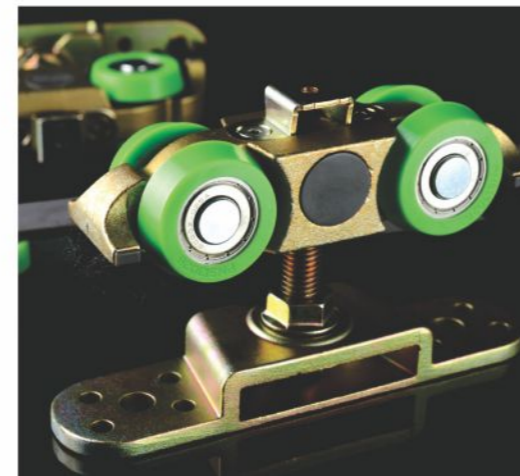

HEAVY WOODEN SLIDING FITTING

AVSLD 405
Heavy Wooden Sliding Fitting (Soft Close)
Door Weight Capacity 300kgs
Minimum Door Width 620mm
Applicable for solid Wooden/Metal Doors

₹ 38000.00 /- SET

AVSC 405
Top Track
Finish : ALU
Size : 4000mm

₹ 29000.00 /- PCS

AVSLD 406
Track Connector

₹ 2150.00 /- PCS