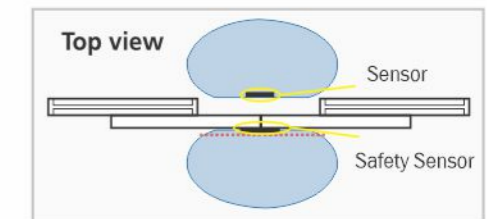

Technical Specification

Supply voltage	12 V - 24 V AC +/-10% 12 V - 30 V DC 0% +/- 10%
Power consumption	< 3 W (VA)
Mounting height	3m (Max.)
Temperature range	-25° C to +55° C
Degree of protection	Ip54
Detection mode	Motion Min detection speed: 5 cm/s Presence Typical response time: <128 ms (max. 500 ms)
Technology	Microwave doppler radar Transmitter frequency: 24.150 Ghz Transmitter radiated power: <20 dBm EIRP Transmitter power density: <5 mW/cm² Active infrared with back-ground analysis Spot diameter: 6 cm (typ) Number of spots: 24 by curtain Number of curtain: 1
Angle	From 15° to 45° vertical (adjustable) / From -5° to +8° (adjustable)
Output	Relay (free of potential) Max. contact voltage: 42V AC/DC Max. contact current: 1A (resistive) Max. switching power: 30 W (DC)/60 VA (AC)
Hold time output signal	0.5s / 0.5s
Max. detection field	4m x 2m (mounting height=2.2m)