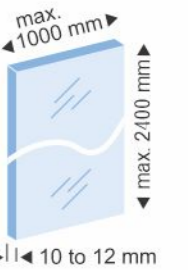

GLASS SLIDING FITTING

Glass Sliding Fitting

- Stainless Steel body.
- For 10 mm to 12 mm glass.
- Nylon wheels with integrated bearings.
- Easy to assemble & dismantle the glass.
- Trouble free operation.
- For straight glass sliding door.
- Maximum glass weight : 80kgs/Panel.