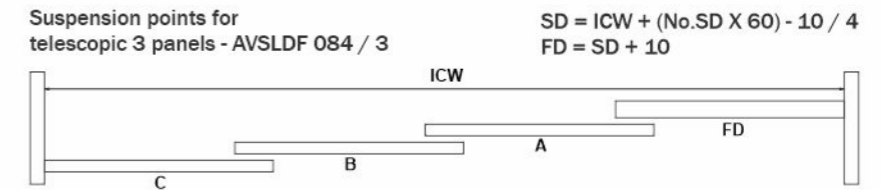

ORDERING INFORMATION

AVSLDF 084 Eromatic Synchro

Eromatic Synchro	AVSLDF 084 - 2	AVSLDF 084 - 3	AVSLDF 084 - 4	AVSLDF 084 - A	AVCS 038	MRP
Quantity for 2 door	1 Set	-	-	-	as per req.	₹ 27000.00 /- SET
Quantity for 3 door	-	1 Set	-	-	as per req.	₹ 48000.00 /- SET
Quantity for 4 door	-	-	1 Set	-	as per req.	₹ 68000.00 /- SET
Quantity for 2+2 door	2 Set	-	-	1 Set	as per req.	₹ 97000.00 /- SET