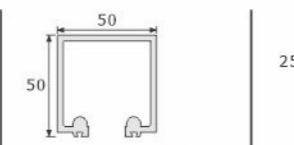

3600mm ₹ 8700.00 /- PCS
4800mm ₹ 11700.00 /- PCS

AVSC - 042
Top Alu. Profile
Size-3600/4800mm
Finish-ALU

PCS