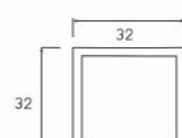

NORMAL WOODEN SLIDING FITTING

SYNCHRO WOODEN SLIDING FITTING

SLIDING TRACK

SSS ₹ 2500.00 /- SET

AVSLD 045
Wooden Sliding Fitting
For 110kg Door

SSS ₹ 9639.00 /- SET

AVSLD 045 H
Wooden Sliding Fitting
For 110kg Door