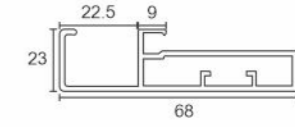

AVAP 077 A
Aluminium Profile With Handle
For 6mm Glass
Size : 3000mm

ALU	₹ 2850.00 /- PCS
CPB	₹ 3200.00 /- PCS
SS	₹ 2950.00 /- PCS