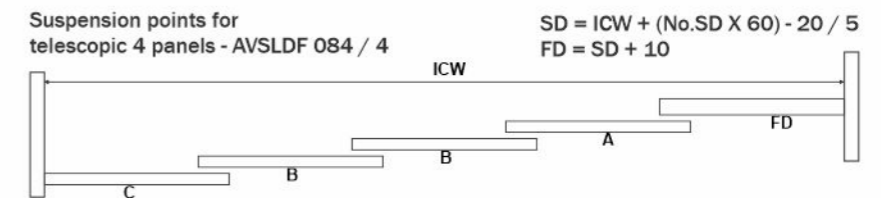

ORDERING INFORMATION

AVSLDF 084 Eromatic Synchro

Eromatic Synchro	AVSLDF 084 - 2	AVSLDF 084 - 3	AVSLDF 084 - 4	AVSLDF 084 - A	AVCS 038	MRP
Quantity for 2 door	1 Set	-	-	-	as per req.	₹ 27000.00 /- SET
Quantity for 3 door	-	1 Set	-	-	as per req.	₹ 48000.00 /- SET
Quantity for 4 door	-	-	1 Set	-	as per req.	₹ 68000.00 /- SET
Quantity for 2+2 door	2 Set	-	-	1 Set	as per req.	₹ 97000.00 /- SET