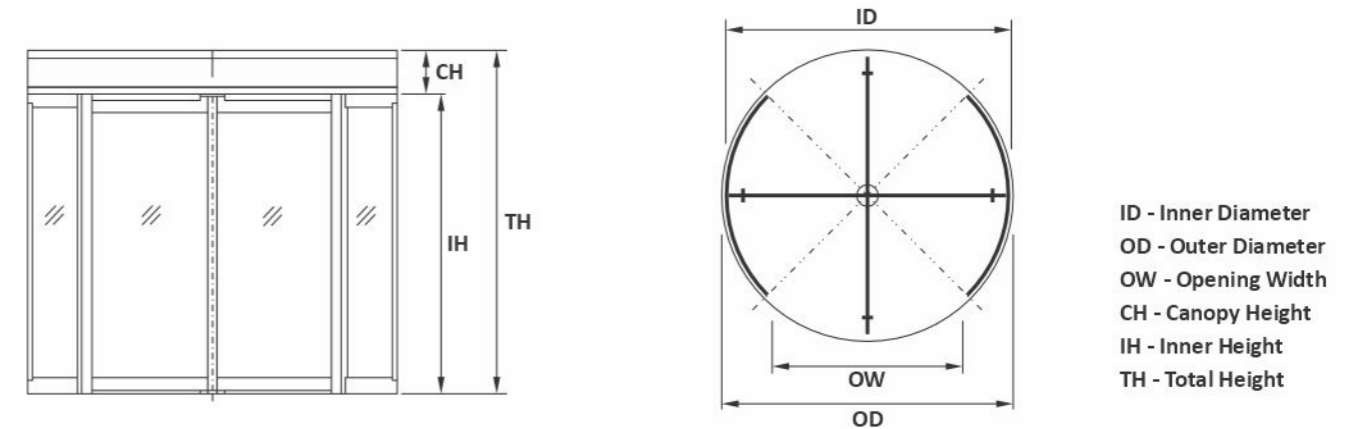

ID - Inner Diameter
 OD - Outer Diameter
 OW - Opening Width
 CH - Canopy Height
 IH - Inner Height
 TH - Total Height

Inner Dia(D)	1800mm	2100mm	2400mm	2700mm	3000mm	3600mm
Outer Dia (DT)	1880mm	2180mm	2480mm	2780mm	3080mm	3680mm
Clear Height	2300mm	2300mm	2300mm	2300mm	2300mm	2300mm
Canopy Height	300mm	300mm	300mm	300mm	300mm	300mm
Total Height	2600mm	2600mm	2600mm	2600mm	2600mm	2600mm