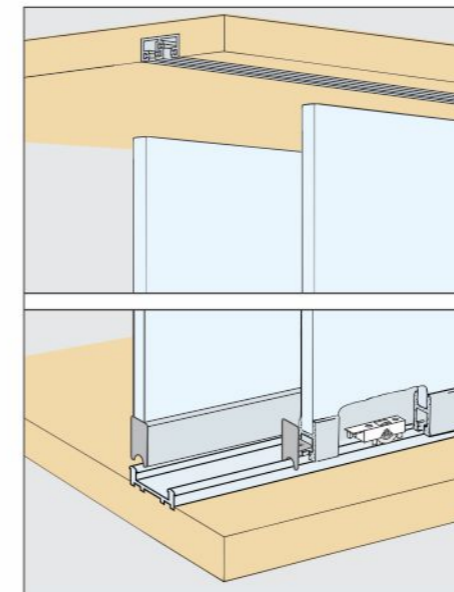

AV Rd - 001 - Ø25
Size-1000/1200/1500/2000/2500/3000/3600mm

* Other AV RD Size as per order

SS- Stainless Steel \ PSS- Polish Steel \ BK- Black \ RG- Rose Gold \ YG- Yellow Gold

SHOWCASE / CABINET SLIDING FITTING