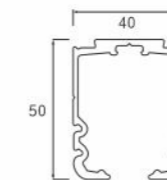

ALU ₹ 6100.00 /- PCS
AVSC 027
Aluminum Profile
Size 3660mm (12)