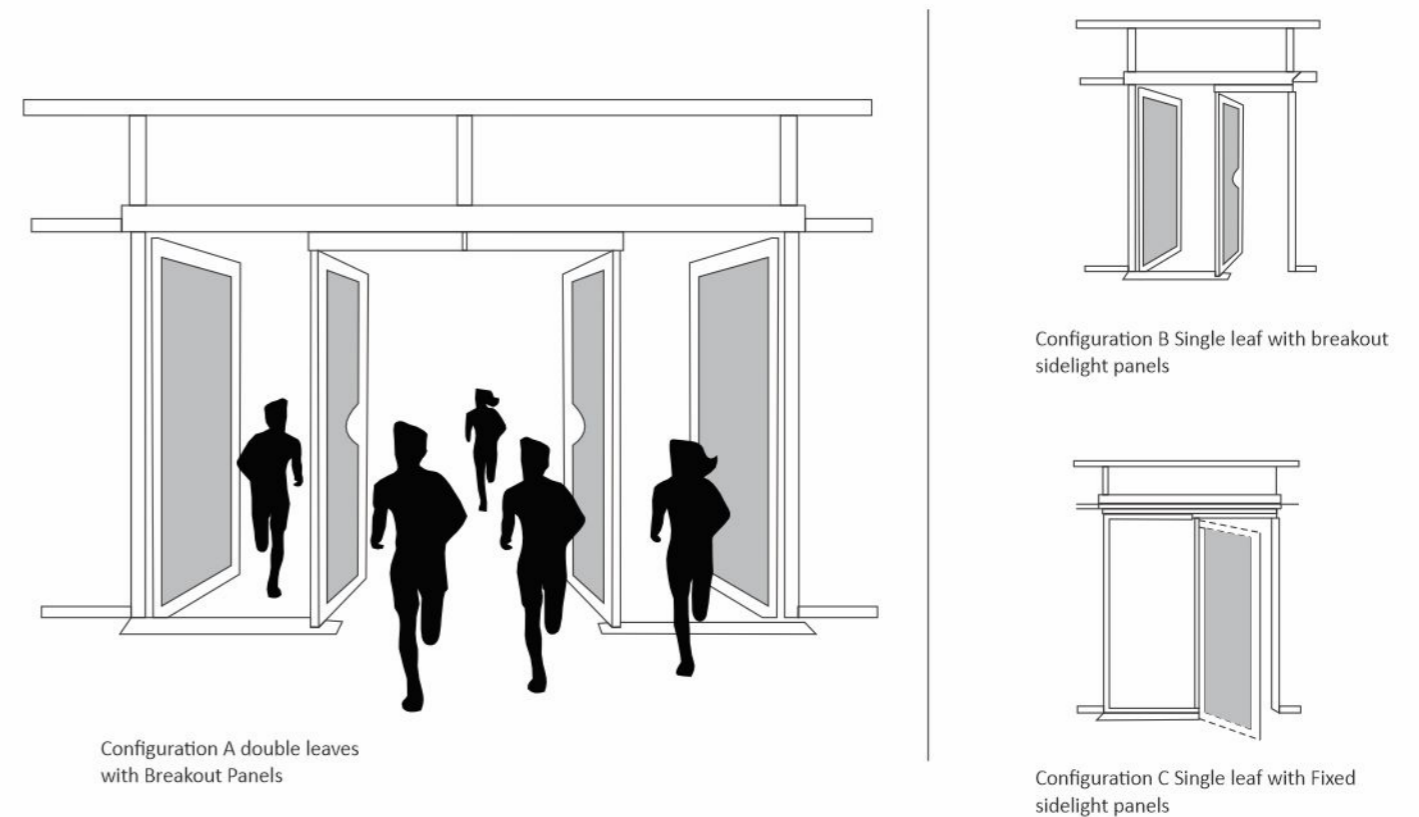

CONFIGURATION