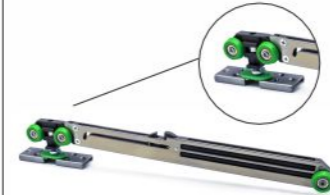

AVSLD 402 ₹ 12000.00 /- SET
Wooden Sliding Fitting
With Two Way Dumping
Door Weight 80kg/panel