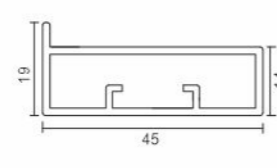

AVAP 105
Aluminium Profile
Size : 3000mm

ALU	₹ 2000.00 /- PCS
CPB	₹ 2350.00 /- PCS
CPG	₹ 2550.00 /- PCS
SS	₹ 2100.00 /- PCS
YGB	₹ 2550.00 /- PCS
BM	₹ 2350.00 /- PCS
RGB	₹ 2550.00 /- PCS
RGG	₹ 2550.00 /- PCS
SG	₹ 2550.00 /- PCS