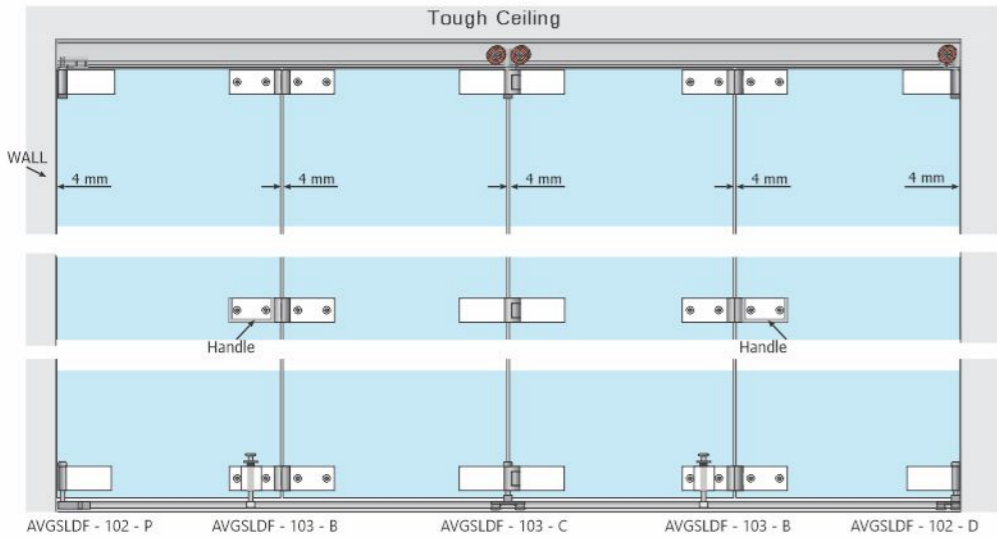

GLASS SLIDING FOLDING SYSTEM 102 P WITH CENTER HINGE

Start panel with top and bottom pivot device

Folding panel with top, bottom hinges, bottom locking device and centre hinge with outside handle

Folding panel with top, bottom roller & centre hinges

End panel with top and bottom roller device