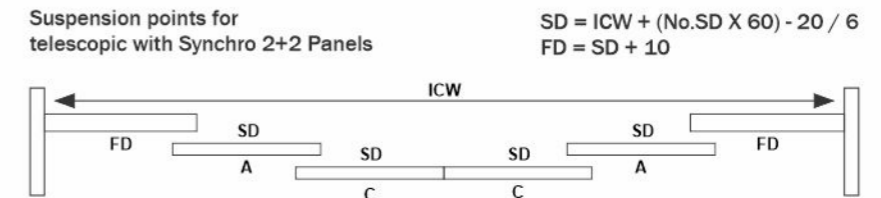

ORDERING INFORMATION

AVSLDF 084 Eromatic Synchro

Eromatic Synchro	AVSLDF 084 - 2	AVSLDF 084 - 3	AVSLDF 084 - 4	AVSLDF 084 - A	AVCS 038	MRP
Quantity for 2 door	1 Set	-	-	-	as per req.	₹ 27000.00 /- SET
Quantity for 3 door	-	1 Set	-	-	as per req.	₹ 48000.00 /- SET
Quantity for 4 door	-	-	1 Set	-	as per req.	₹ 68000.00 /- SET
Quantity for 2+2 door	2 Set	-	-	1 Set	as per req.	₹ 97000.00 /- SET