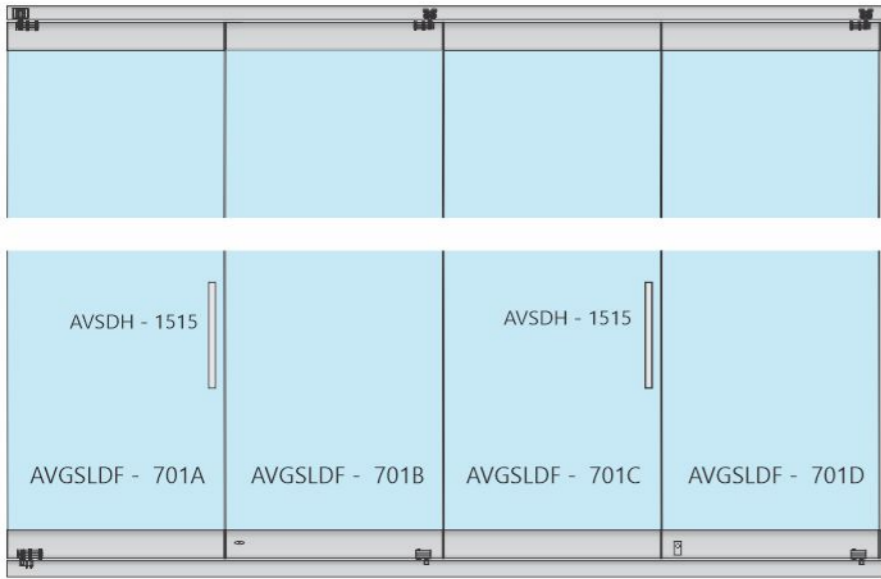

ADVANCE GLASS SLIDING FOLDING SYSTEM 701