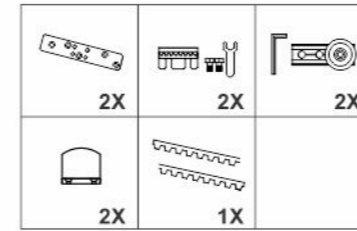

PRODUCT OVERVIEW

AVSLDF - 084 A ₹ 43000.00 /- SET
Complete set with Synchronize Systems (without bottom guide) SET

8	₹ 3400.00 /- PCS
12	₹ 5100.00 /- PCS

AVSC - 038
Aluminium anodized single top track non-drilled
Finish : Aluminium anodized. PCS
Size : 2440mm (8), 3000mm (10)