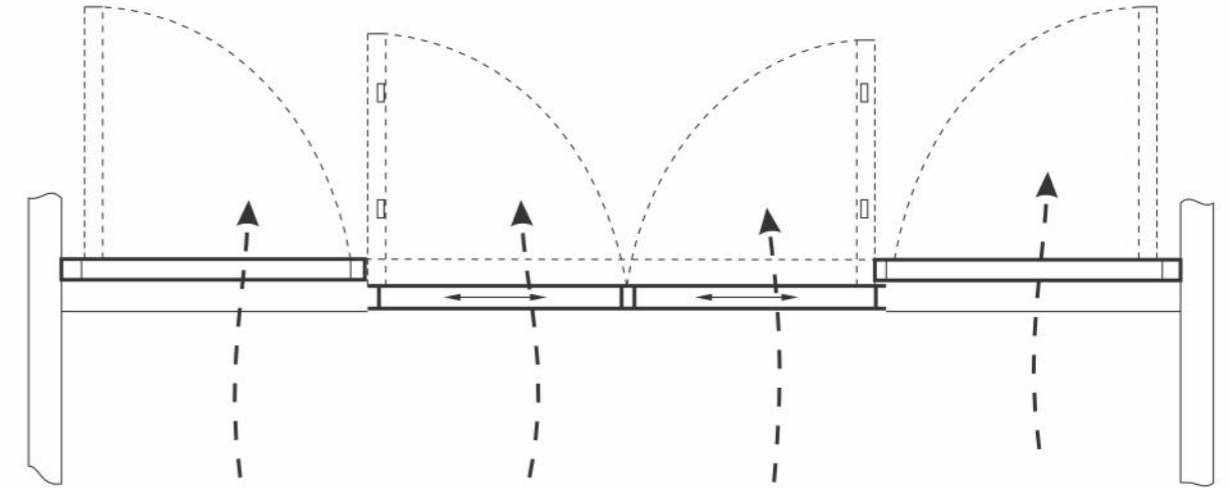

BREAKOUT SYSTEM

Model	BREAKOUT SYSTEM
Max Door Weight (Single)	1 x 130kgs
Max Door Weight (Double)	2 x 120kgs
Door Leaf weight	700 - 1300mm
Opening Speed	100 - 550mm/s (Adjustable)
Closing Speed	100 - 550mm/s (Adjustable)
Motor Details	24v 80W 2300rpm brushless DC motor
Holding Time	0-60seconds (Adjustable)
Voltage	Ac90 - 240V 50Hz - 60Hz
Operating Temperature	-10°C ~ 70°C

Product Code & MRP Available as Per Project Requirement

Type tested sliding door system with swing out fittings designed for the use on escape routes

- Swinging out the leaves in escape direction with adjustable force up to 110N
- Single leaf and double leaves design
- with swing out panels
- with fixed side panels
- without side panels

Function Details

Automatic	●	Fire Alarm Terminal	●
Always Open	●	Access Keypad Terminal	●
Partial open	●	Inter Lock Function	●
Full Lock	●	LED Display	●
One Way	●	Photocell	○
Self-learning	●	UPS	○
Self-lock	●	Electronic Lock	○
Error Message	●	OEM Service	●
Anti-clamp Function	●	CE Certification	●

2. standard function ○ optional function

CONFIGURATION