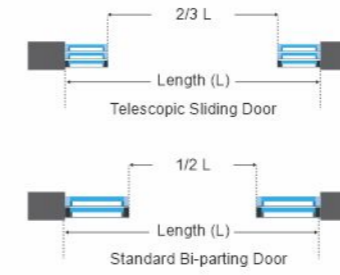

ACCESSORIES

₹ 3000.00 /- Pcs

AVSD 003 Push Button

AUTOMATIC TELESCOPIC DOOR

Model	AVTS 8001 - 2
Opening Width	1000-3000 mm
Door Weight	80kg Perpanel
Opening Speed	0.7 m/s
Closing Speed	0.4 m/s
Passage size	<3000mm
Section space	250mm*150mm (H*D)
Hold open time	0-60s
Power input	110V/220VAC 50/ 60Hz
Outpower	DC12V/1.5A DC24V/1A
Motor	Brushless DCelectric motor
Motor rated wattage	40 ~60W
Level of protection	Ip20
Ambient temperature	-20°C ~+45°C