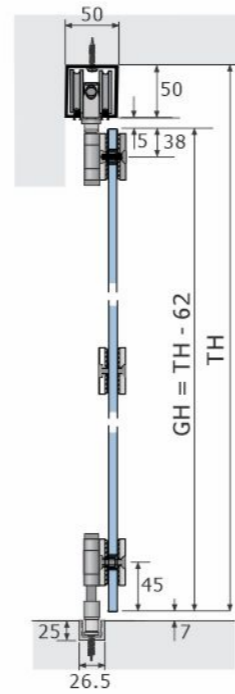

GLASS SLIDING FOLDING SYSTEM 102 P WITH CENTER HINGE

Start panel with top and bottom pivot device

Folding panel with top, bottom hinges, bottom locking device and centre hinge with outside handle

Folding panel with top, bottom roller & centre hinges

End panel with top and bottom roller device