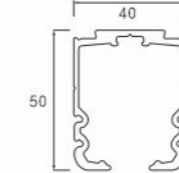

AVSC 027 ₹ 6100.00 /- PCS
Aluminum Profile for AVSLD 027
Finish : ALU
Size 3660mm (12)