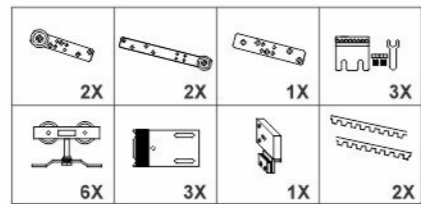

₹ 48000.00 /- SET

AVSLDF - 084 / 3
Complete set with Roller, Guide, Pulley, Tuth belt & Conncing Part (without bottom guide) SET