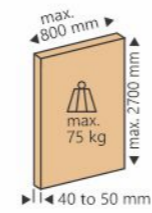

WOODEN SLIDING FOLDING SYSTEM 102 P

NOTE : Please check if height above 7'0" need extra hinge.

- Advanced folding mechanism for up to 6 wooden panels.
- Wooden folding system is designed for both interior and exterior applications.
- Panels are connected using a hinges system.
- Nylon wheels integrated bearing for silent and easy running.
- Maximum door weight : 75kgs/Panel

₹ 8845.00 /- SET AVWSLDF - 102 P Top & Bottom Pivot Finish-SSS	₹ 9000.00 /- SET AVWSLDF - 102 B Wooden Sliding Folding Hinge with Handle Finish-SSS	₹ 17830.00 /- SET AVWSLDF - 102 C Intermediate Hanger Roller with Guide Roller for Wooden Sliding Folding Finish-SSS	₹ 12690.00 /- SET AVWSLDF - 102 D End Roller with Guide Roller for Wooden Sliding Folding Finish-SSS

₹ 3225.00 /- PCS AVWSLDF - 102 B - H Wooden Sliding Folding Hinge (Extra Hinge for B) Finish-SSS	₹ 8700.00 /- PCS (3600mm) ₹ 11700.00 /- PCS (4800mm) AVSC - 042 Top Alu. Profile Size-3600/4800mm Finish-ALU	₹ 4280.00 /- PCS (3600mm) ₹ 5980.00 /- PCS (4800mm) AVSC - 043 Bottom Alu. Profile Size-3600/4800mm Finish-ALU	₹ 380.00 /- MTR (AVSEAL-013) ₹ 1400.00 /- MTR (AVSEAL-014) ₹ 1040.00 /- MTR (AVSEAL-015) AVSEAL - 013 / 014 / 015 Track / Frame / Door Seal

Ordering Information for Wooden Sliding Folding System - 102 P

	AVWSLDF 102 P	AVWSLDF 102 B	AVWSLDF 102 C	AVWSLDF 102 D	AVWSLDF 102 B-H	MRP
	1 Set	1 Set	--	1 Set	Optional	₹ 30535.00 /-
	2 Set	1 Set	--	1 Set	Optional	₹ 39380.00 /-
	2 Set	2 Set	--	2 Set	Optional	₹ 61070.00 /-
	1 Set	1 Set	1 Set	--	Optional	₹ 35675.00 /-
	2 Set	1 Set	1 Set	--	Optional	₹ 44520.00 /-
	2 Set	2 Set	2 Set	--	Optional	₹ 71350.00 /-
	1 Set	2 Set	1 Set	1 Set	Optional	₹ 57365.00 /-
	2 Set	2 Set	1 Set	1 Set	Optional	₹ 66210.00 /-
	2 Set	4 Set	2 Set	2 Set	Optional	₹ 114730.00 /-
	1 Set	2 Set	2 Set	--	Optional	₹ 62505.00 /-
	2 Set	2 Set	2 Set	--	Optional	₹ 71350.00 /-
	2 Set	4 Set	4 Set	--	Optional	₹ 125010.00 /-
	1 Set	3 Set	2 Set	1 Set	Optional	₹ 84195.00 /-
	2 Set	3 Set	2 Set	1 Set	Optional	₹ 93040.00 /-
	2 Set	6 Set	4 Set	2 Set	Optional	₹ 168390.00 /-

* AVSEAL - 013/014/015 - as per Require

Abbreviations - GH - Glass Height / TH - Total Height