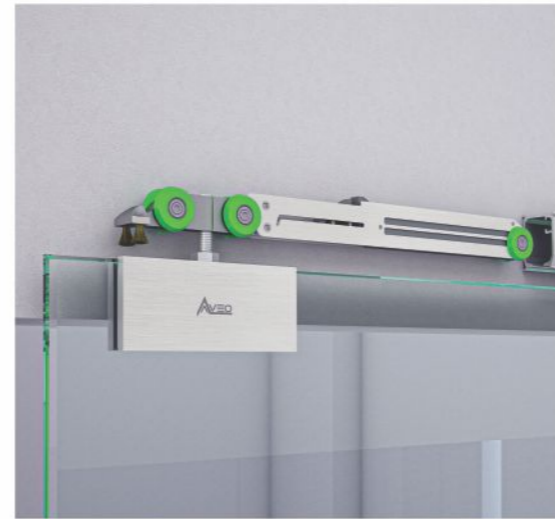

Soft Close Glass Sliding Fitting

- Stainless Steel body.
- For 10 mm to 12 mm glass.
- Nylon wheels with integrated bearings.
- Easy to assemble & dismantle the glass.
- Trouble free operation.
- For straight glass sliding door.
- Maximum glass weight : 80kgs/Panel.