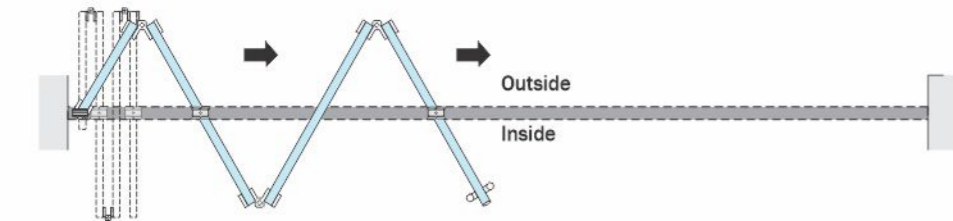

Calculation of Glass weight

Thickness of glass	Approx weight per sq.ft
6mm	1.40kg
8mm	1.85kg
10mm	2.35kg
12mm	2.95kg

- Advanced glass center folding mechanism for up to 6 frameless glass panels with professional design concept.
- Center folding system is designed for both interior and exterior applications.
- Panels are connected using a hinges system.
- Nylon wheels integrated bearing for silent and easy running.
- Maximum weight of door : 75kgs/Panel.
- Minimum Panel Width : 500mm.

AVGSLDF - 202 P Top & Bottom Pivot Finish-SSS ₹ 16825.00 / SET	AVGSLDF - 202 B Glass to Glass Connected Hinge Finish-SSS ₹ 10100.00 / SET	AVGSLDF - 202 E Intermediate Hanger Roller with Bottom Guide Roller Finish-SSS ₹ 18315.00 / SET	AVSC - 042 Top Alu. Profile Size : 3600mm / 4800mm Finish-ALU ₹ 8700.00 / PCS ₹ 11700.00 / PCS

AVSC - 043 Bottom Alu. Profile Size : 3600mm / 4800mm Finish-ALU ₹ 4280.00 / PCS ₹ 5980.00 / PCS	AVSEAL - 013 Top Profile Seal for AVSC-042 Finish-PVC ₹ 380.00 / MTR	AVGSLDF - 102 E Glass Sliding Folding Handle (Optional) Finish-SSS ₹ 5520.00 / PCS

Ordering Information for Glass Center Folding System - 202 P

	AVGSLDF 202 P	AVGSLDE 202 B	AVGSLDF 202 E	AVGSLDF 102 E	MRP
	01 Set	02 Pcs	01 Set	Optional	₹ 97760.00 /-
	02 Set	02 Pcs	01 Set	Optional	₹ 113935.00 /-
	02 Set	04 Pcs	02 Set	Optional	₹ 195520.00 /-
	01 Set	04 Pcs	01 Set	Optional	₹ 149320.00 /-
	02 Set	04 Pcs	01 Set	Optional	₹ 165495.00 /-
	02 Set	08 Pcs	02 Set	Optional	₹ 298640.00 /-
	01 Set	06 Pcs	02 Set	Optional	₹ 230905.00 /-
	02 Set	06 Pcs	02 Set	Optional	₹ 247080.00 /-
	02 Set	12 Pcs	04 Set	Optional	₹ 461810.00 /-
	01 Set	08 Pcs	02 Set	Optional	₹ 282465.00 /-
	02 Set	08 Pcs	02 Set	Optional	₹ 298640.00 /-
	02 Set	16 Pcs	04 Set	Optional	₹ 564930.00 /-
	01 Set	10 Pcs	03 Set	Optional	₹ 364050.00 /-
	02 Set	10 Pcs	03 Set	Optional	₹ 380225.00 /-
	02 Set	20 Pcs	06 Set	Optional	₹ 728100.00 /-

* AVSEAL - 013 - as per Require

Abbreviations - GH - Glass Height / TH - Total Height