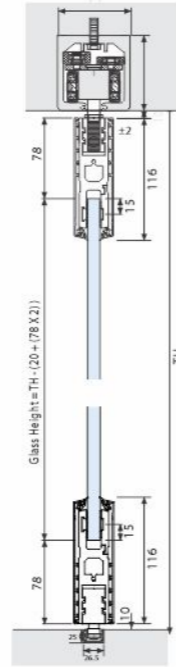

ADVANCE GLASS SLIDING FOLDING SYSTEM 701