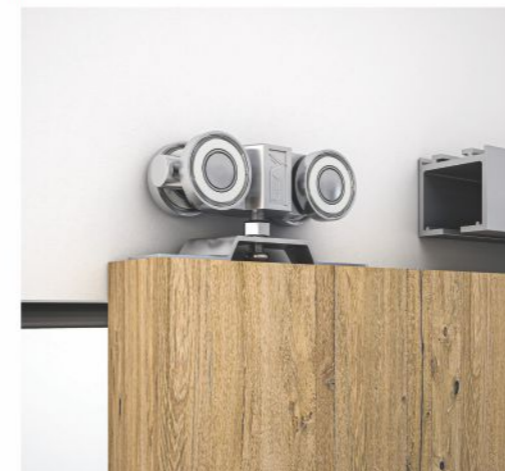

WOODEN SLIDING FITTING

NORMAL WOODEN SLIDING FITTING

Heavy Wooden Sliding Fitting

- Running track for ceiling mounting.
- Installation height 76 mm.
- Steel wheels with integrated bearings.
- Easy to assemble.
- Trouble free operation.
- For 1 wooden door.
- Maximum door weight : 500kgs/Panel.

SSS ₹ 12000.00 /- SET

SLIDING TRACK

12 ₹ 10000.00 /- PCS
16 ₹ 16000.00 /- PCS