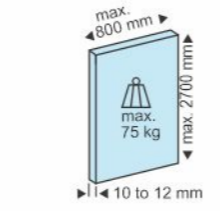

Calculation of Glass weight

Thickness of glass	Approx weight per sq.ft
6mm	1.40kg
8mm	1.85kg
10mm	2.35kg
12mm	2.95kg

- Advanced glass center folding mechanism for up to 6 frameless glass panels with professional design concept.
- Center folding system is designed for both interior and exterior applications.
- Panels are connected using a hinges system.
- Nylon wheels integrated bearing for silent and easy running.
- Maximum weight of door : 75kgs/Panel.
- Minimum Panel Width : 500mm.

AVGSLDF - 202 P Top & Bottom Pivot Finish-SSS ₹ 16825.00 / SET	AVGSLDF - 202 B Glass to Glass Connected Hinge Finish-SSS ₹ 10100.00 / SET	AVGSLDF - 202 E Intermediate Hanger Roller with Bottom Guide Roller Finish-SSS ₹ 18315.00 / SET	AVSC - 042 Top Alu. Profile Size : 3600mm / 4800mm Finish-ALU ₹ 8700.00 / PCS ₹ 11700.00 / PCS

AVSC - 043 Bottom Alu. Profile Size : 3600mm / 4800mm Finish-ALU ₹ 4280.00 / PCS ₹ 5980.00 / PCS	AVSEAL - 013 Top Profile Seal for AVSC-042 Finish-PVC ₹ 380.00 / MTR	AVGSLDF - 102 E Glass Sliding Folding Handle (Optional) Finish-SSS ₹ 5520.00 / PCS

Ordering Information for Glass Center Folding System - 202 P

	AVGSLDF 202 P	AVGSLDE 202 B	AVGSLDF 202 E	AVGSLDF 102 E	MRP
	01 Set	02 Pcs	01 Set	Optional	₹ 97760.00 /-
	02 Set	02 Pcs	01 Set	Optional	₹ 113935.00 /-
	02 Set	04 Pcs	02 Set	Optional	₹ 195520.00 /-
	01 Set	04 Pcs	01 Set	Optional	₹ 149320.00 /-
	02 Set	04 Pcs	01 Set	Optional	₹ 165495.00 /-
	02 Set	08 Pcs	02 Set	Optional	₹ 298640.00 /-
	01 Set	06 Pcs	02 Set	Optional	₹ 230905.00 /-
	02 Set	06 Pcs	02 Set	Optional	₹ 247080.00 /-
	02 Set	12 Pcs	04 Set	Optional	₹ 461810.00 /-
	01 Set	08 Pcs	02 Set	Optional	₹ 282465.00 /-
	02 Set	08 Pcs	02 Set	Optional	₹ 298640.00 /-
	02 Set	16 Pcs	04 Set	Optional	₹ 564930.00 /-
	01 Set	10 Pcs	03 Set	Optional	₹ 364050.00 /-
	02 Set	10 Pcs	03 Set	Optional	₹ 380225.00 /-
	02 Set	20 Pcs	06 Set	Optional	₹ 728100.00 /-

* AVSEAL - 013 - as per Require

Abbreviations - GH - Glass Height / TH - Total Height