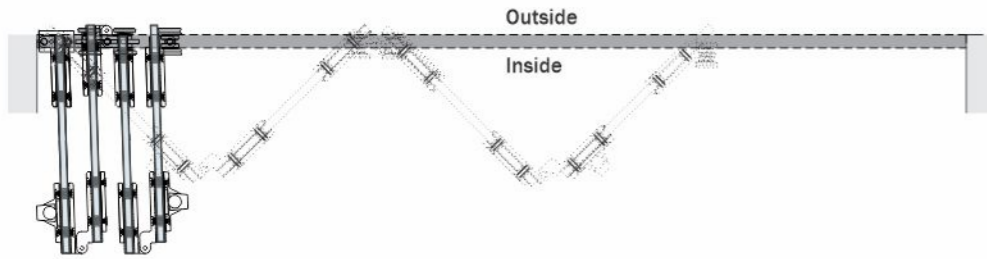

- Advanced folding mechanism for up to 6 frameless glass panels.
- Glass folding system is designed for both interior and exterior applications.
- Panels are connected using a hinges system.
- Nylon wheels integrated bearing for silent and easy running.
- Integrated bolt lock for security.
- Maximum weight of door : 75kgs/Panel.