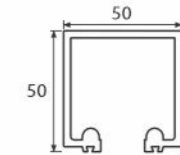

SLIDING TRACK

AVSC 042
Aluminum Profile
Finish : Aluminium Anodized
Size : 3600mm (12), 4800mm (16)

12 ₹ 8700.00 /- PCS
16 ₹ 11700.00 /- PCS