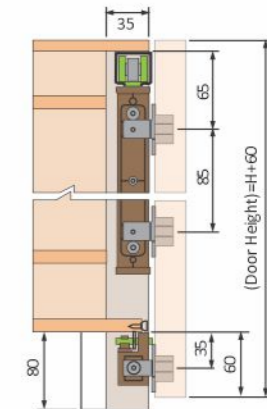

Technical Detail for AVSLD-403 & AVSLD-404

WOODEN SLIDING FITTING

AVSLD-027 ₹ 3375.00 /- SET
 Wooden Sliding Fitting
 With Both Side Soft Close
 Door Weight 80kg Panel

AVSC 027 ₹ 6100.00 /- PCS
 Aluminum Profile for AVSLD 027
 Finish : ALU
 Size 3660mm (12)