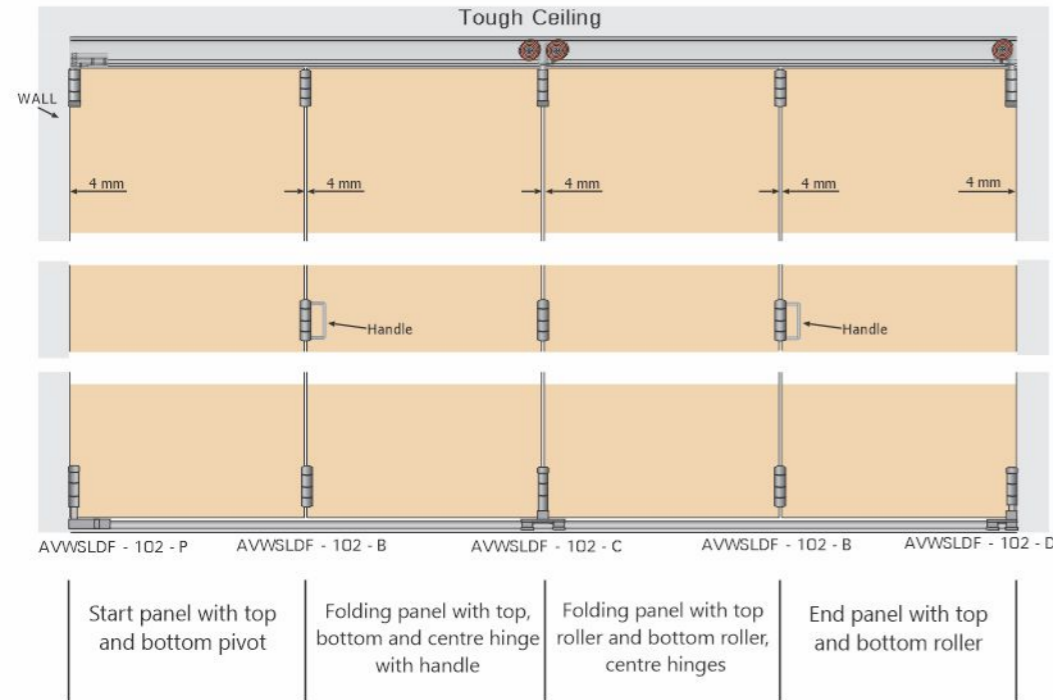

WOODEN SLIDING FOLDING SYSTEM 102 P

NOTE : Please check if height above 7'0" need extra hinge.

- Advanced folding mechanism for up to 6 wooden panels.
- Wooden folding system is designed for both interior and exterior applications.
- Panels are connected using a hinges system.
- Nylon wheels integrated bearing for silent and easy running.
- Maximum door weight : 75kgs/Panel