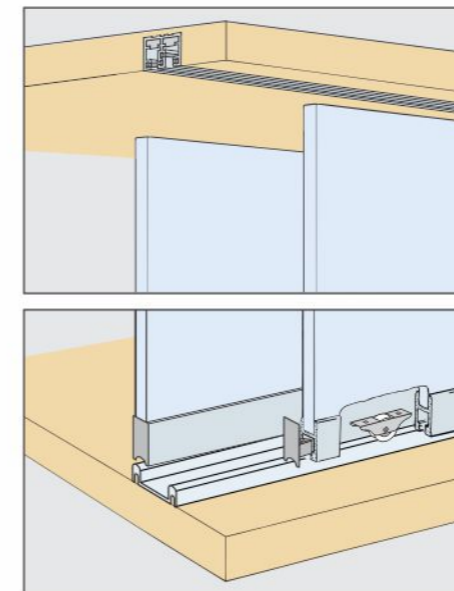

AVGSF - 022
Glass Sliding Fitting for Cabinet

- Top & bottom track, groove mounted.
- With bottom running track.
- Without fascia.
- With running gear for concealed fixing.
- For 2 glass doors.
- Aluminium glass fixing profile 40/16.8 mm.
- Maximum glass weight : 70kgs/Panel. (for 2 roller)
- Maximum glass weight : 140kgs/Panel. (for 4 roller)

₹ 2880.00 /- SET

AVGSF - 022
Maximum glass weight :
70kgs/Panel.

	2000mm	3600mm
ALU	₹ 5165.00 /- PCS	₹ 8470.00 /- PCS
SS	₹ 6135.00 /- PCS	₹ 10205.00 /- PCS
BM	₹ 6135.00 /- PCS	₹ 10205.00 /- PCS