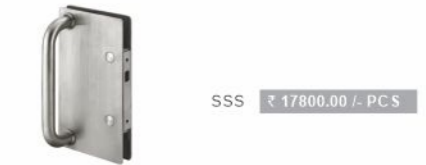

AVPF - 613
Top Pivot Connector with Glass
For 8mm to 12mm
Finish- SSS

AVPF - 614
Top Pivot Connection with Wall
Finish- SSS

AVPF 612
Top Pivot

AVPF - 618
Glass Door Lock with Pull
Handle For 10 to 12mm
Finish- SSS