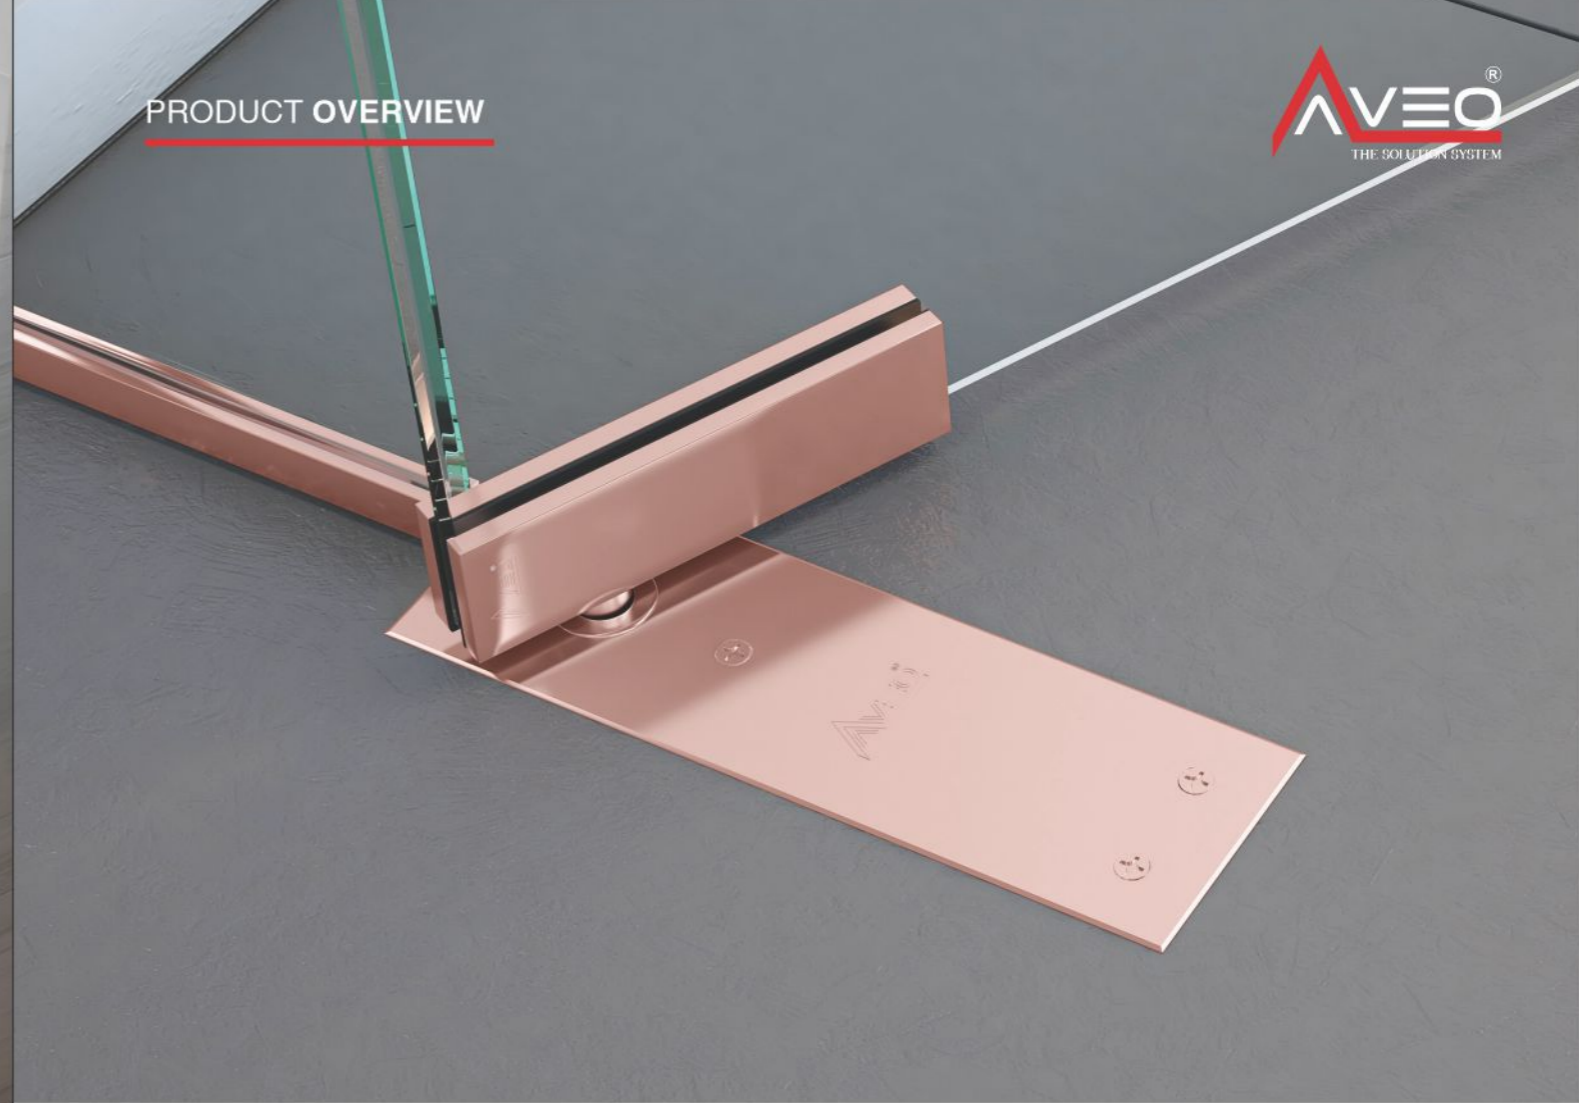

Whether the coating needs to be extremely thin, pure, durable or clean, PVD provides the solution.

PVD Coating refers to a variety of thin film deposition techniques where a solid material is vaporized in a vacuum environment and deposited on substrates as a pure material or alloy composition coating eventually providing crucial performance attributes for the final product

Floor Spring

A Floor Spring is a mechanical door closing device mostly used for glass doors along with patch fitting.

Floor springs are mostly used where both pull and push movement is required. The most prominent area where floor springs are used is in Interior doors of a Business park, Malls, Hospital building.