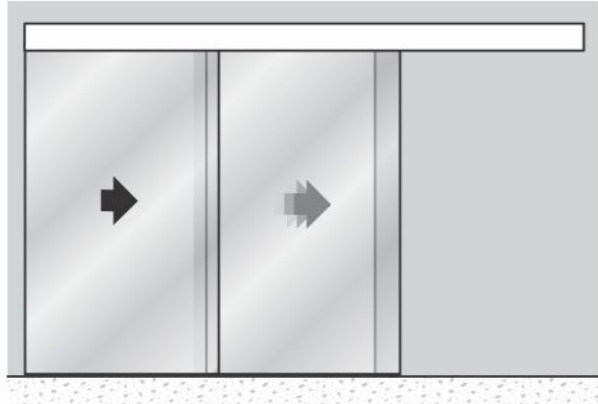

FRAME OPENING

EXTENSION 2

MIN.	MAX.
1250 mm	1980 mm